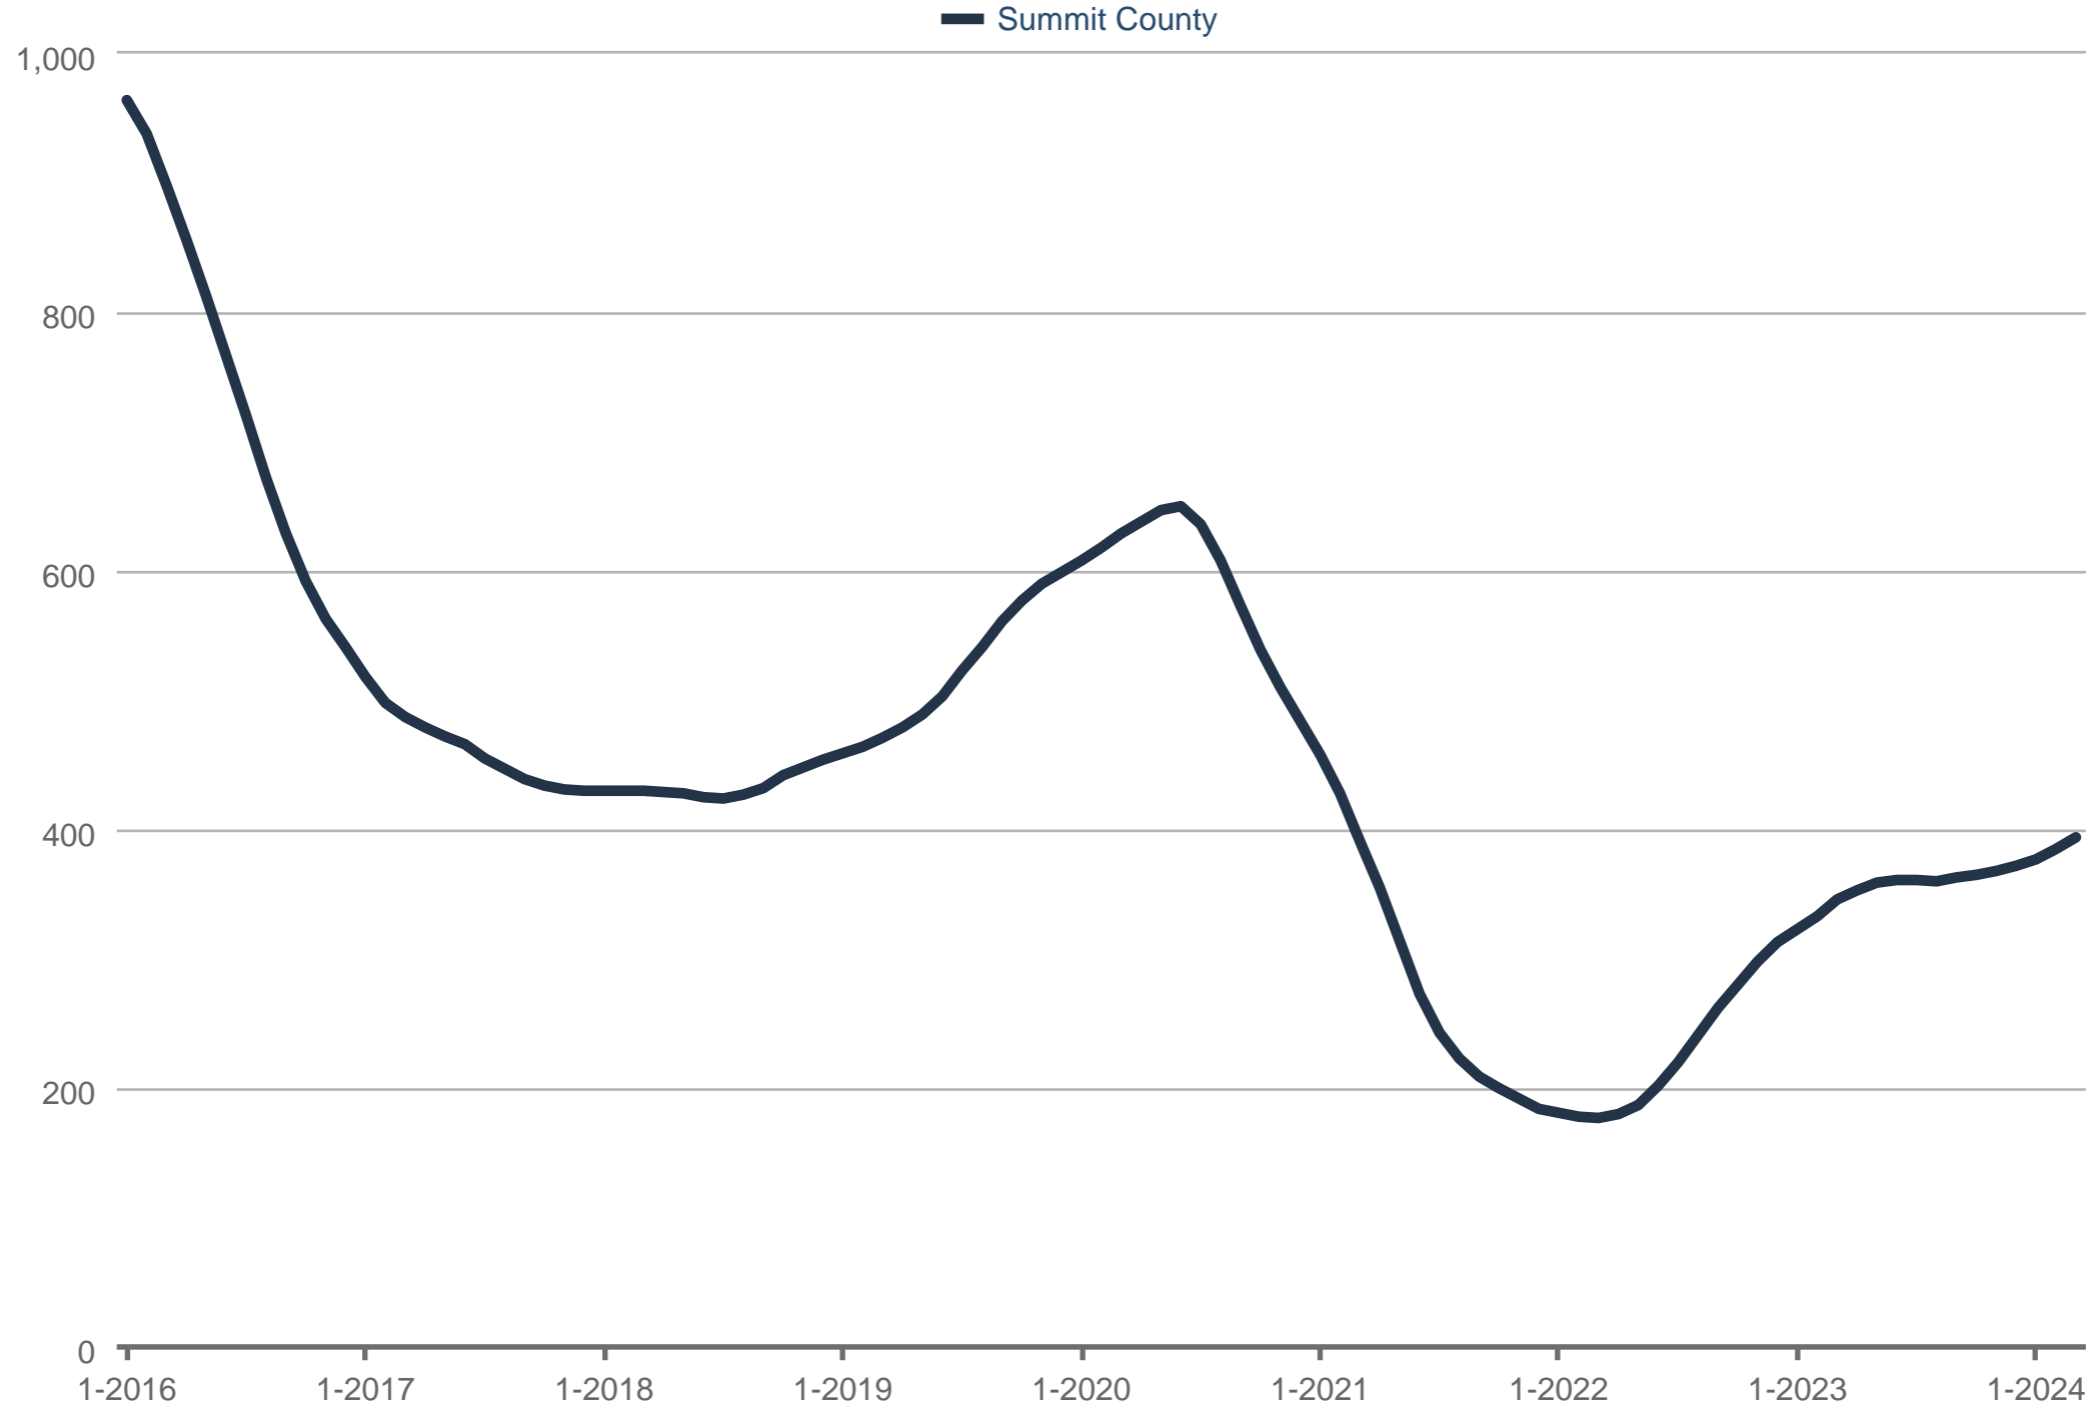

Active Listings

Summit County: Residential

Each data point is 12 months of activity. Data is from April 10, 2024.