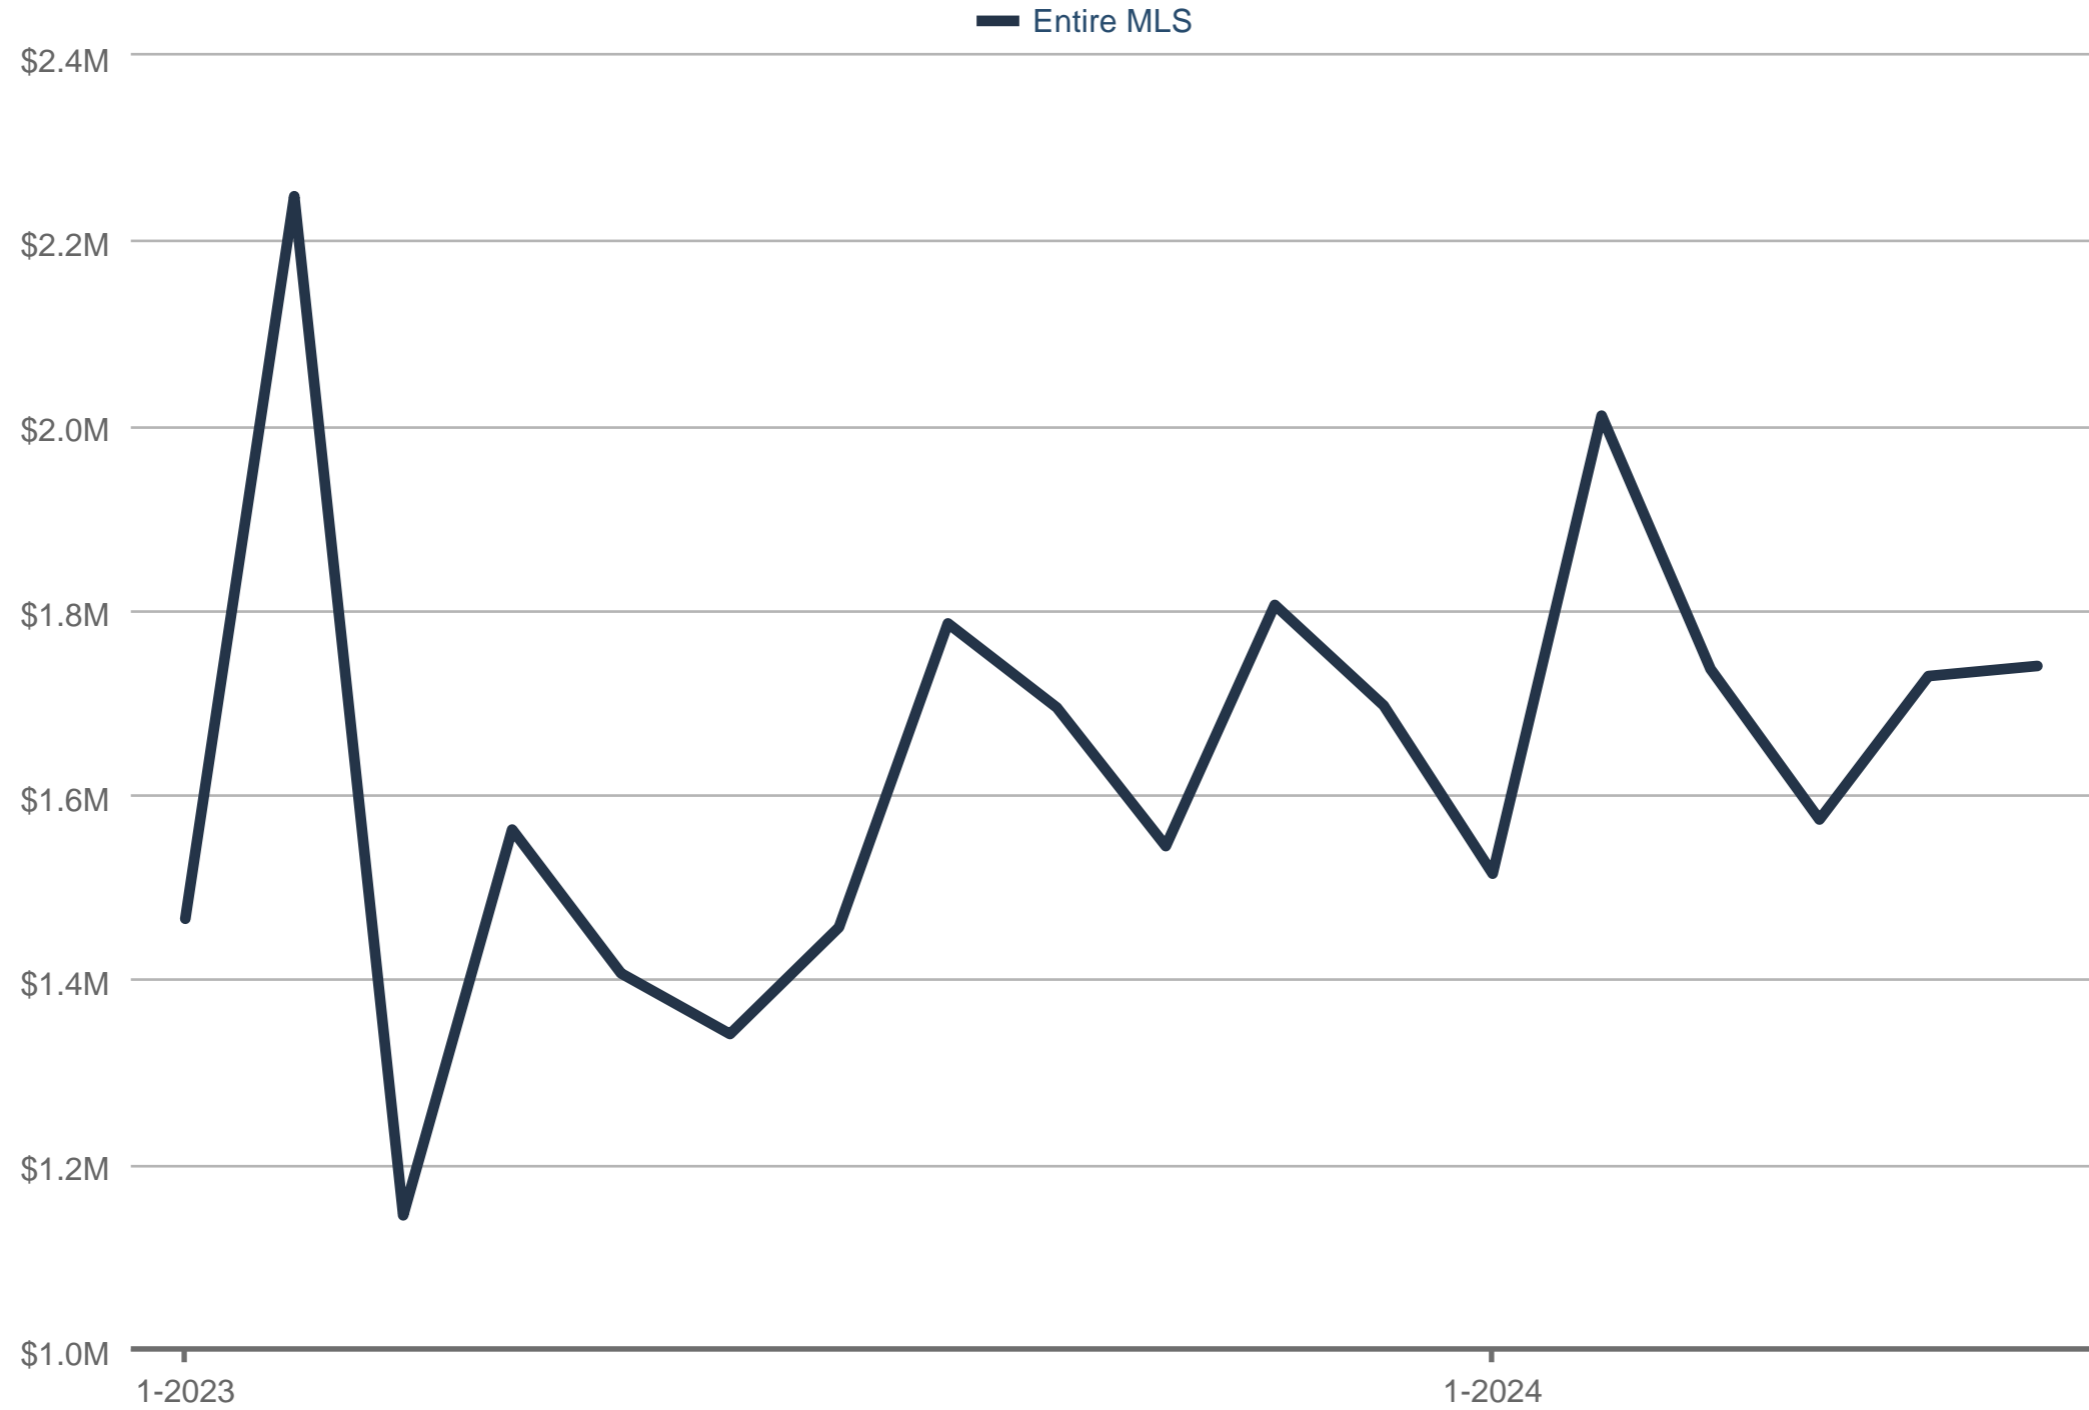

## Average Sales Price

Entire MLS: Residential, Single Family

Each data point is one month of activity. Data is from July 23, 2024.