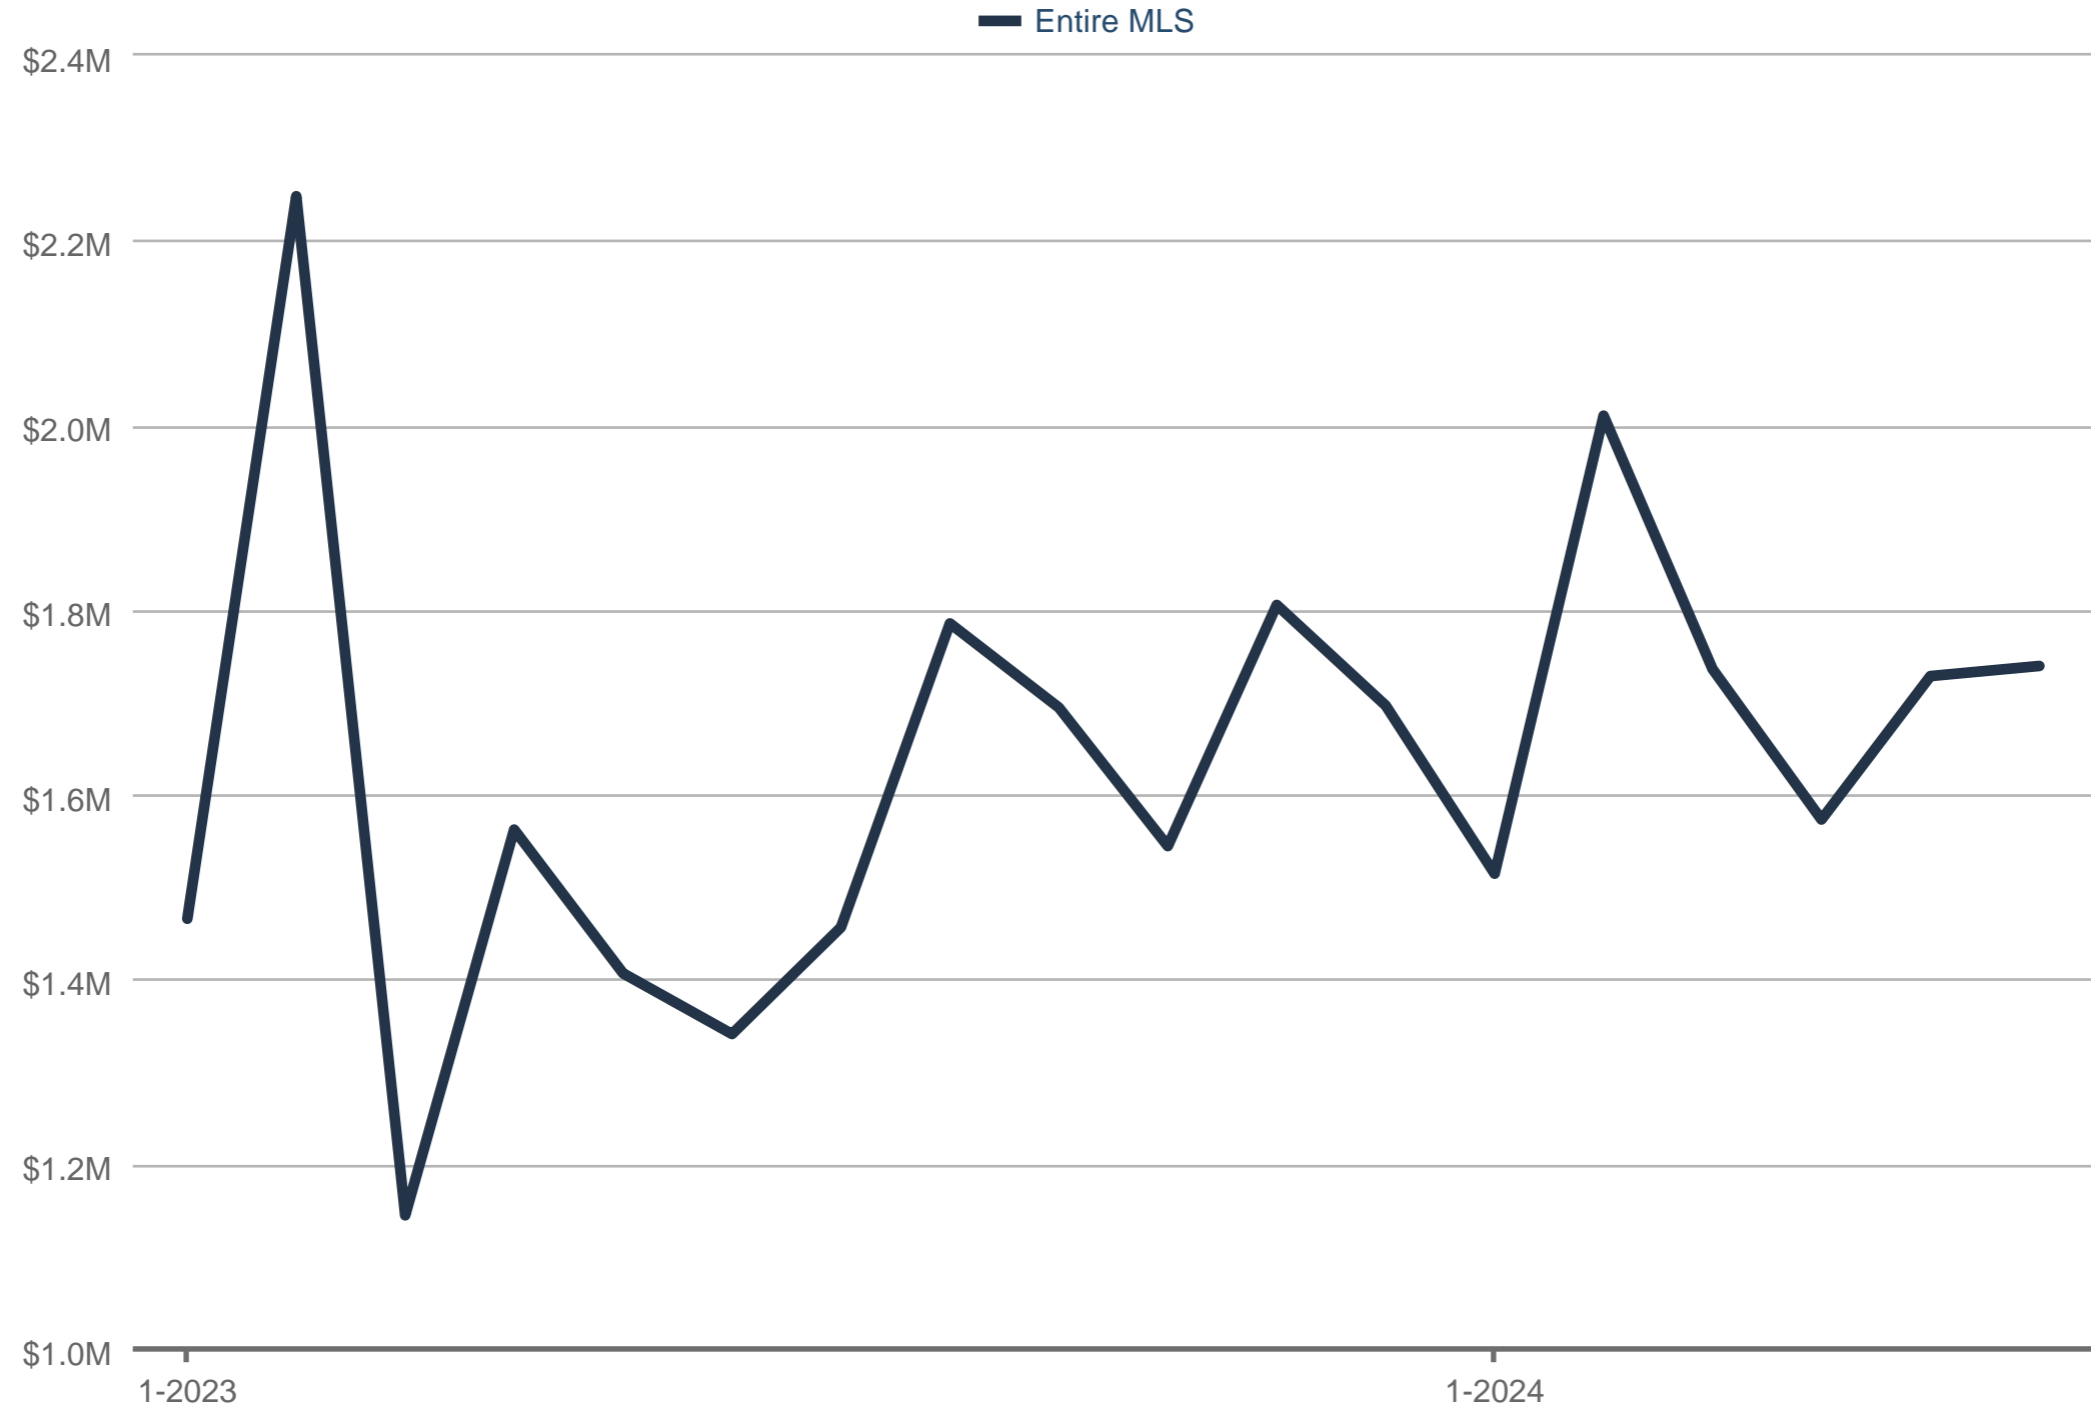

Jeannette Thompson

The Gongloff Group

Office: (970) 668-0880
Cell: (970) 668-0880
Jeannette@gongloff.com

Average Sales Price

Entire MLS: Residential, Single Family

Each data point is one month of activity. Data is from July 23, 2024.