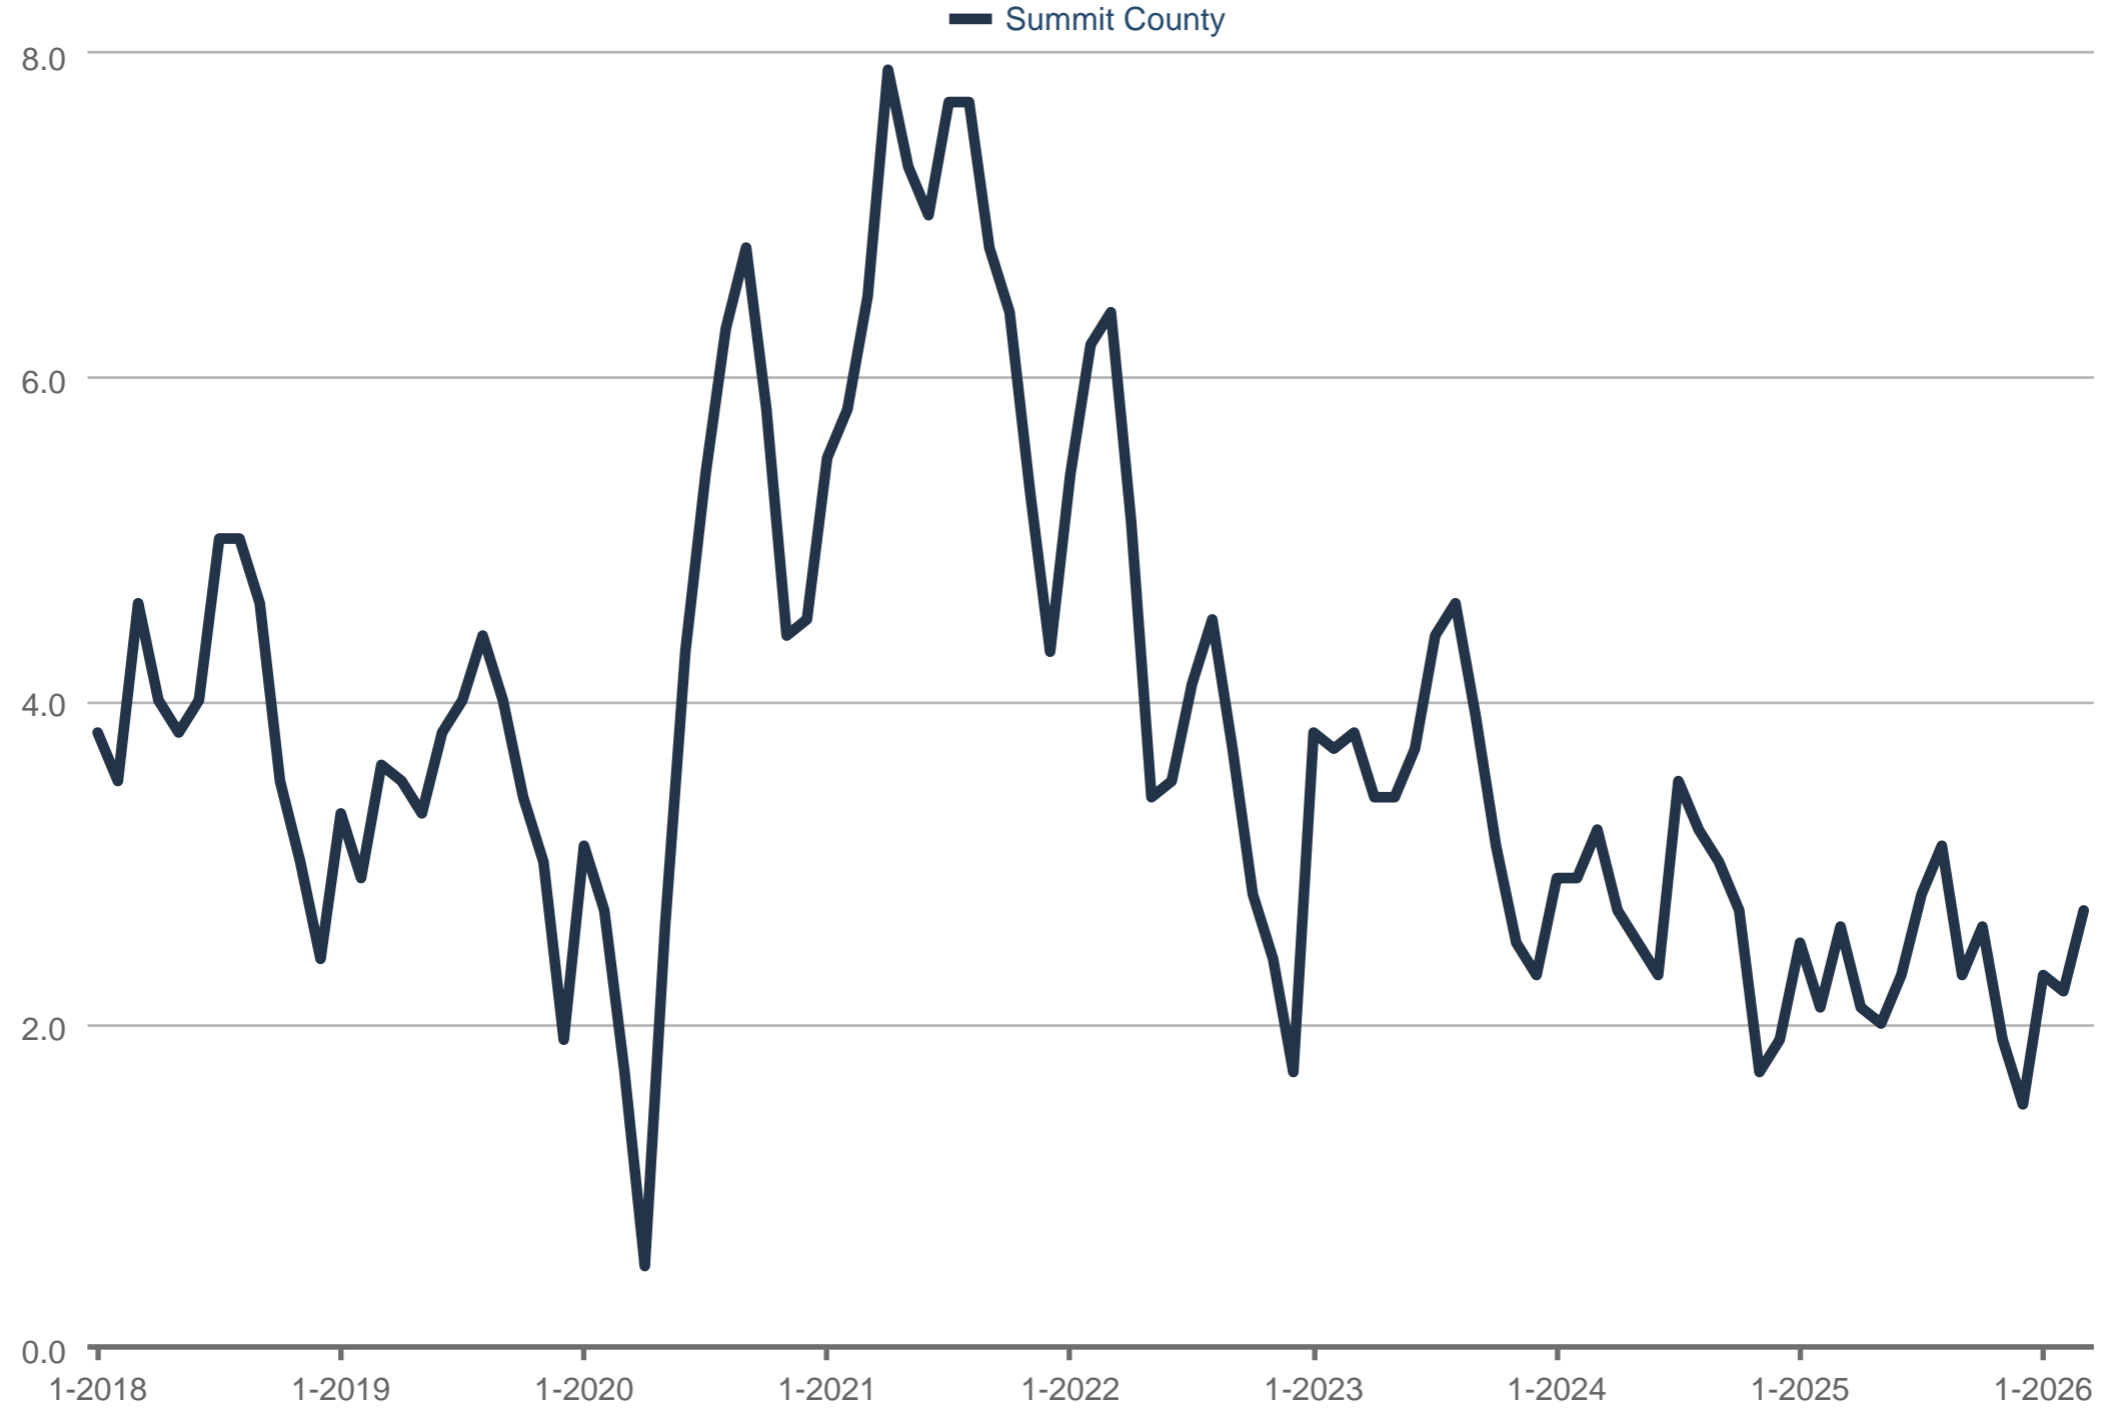

Showings Per Listing

Summit County: Residential

Each data point is one month of activity. Data is from April 1, 2026.