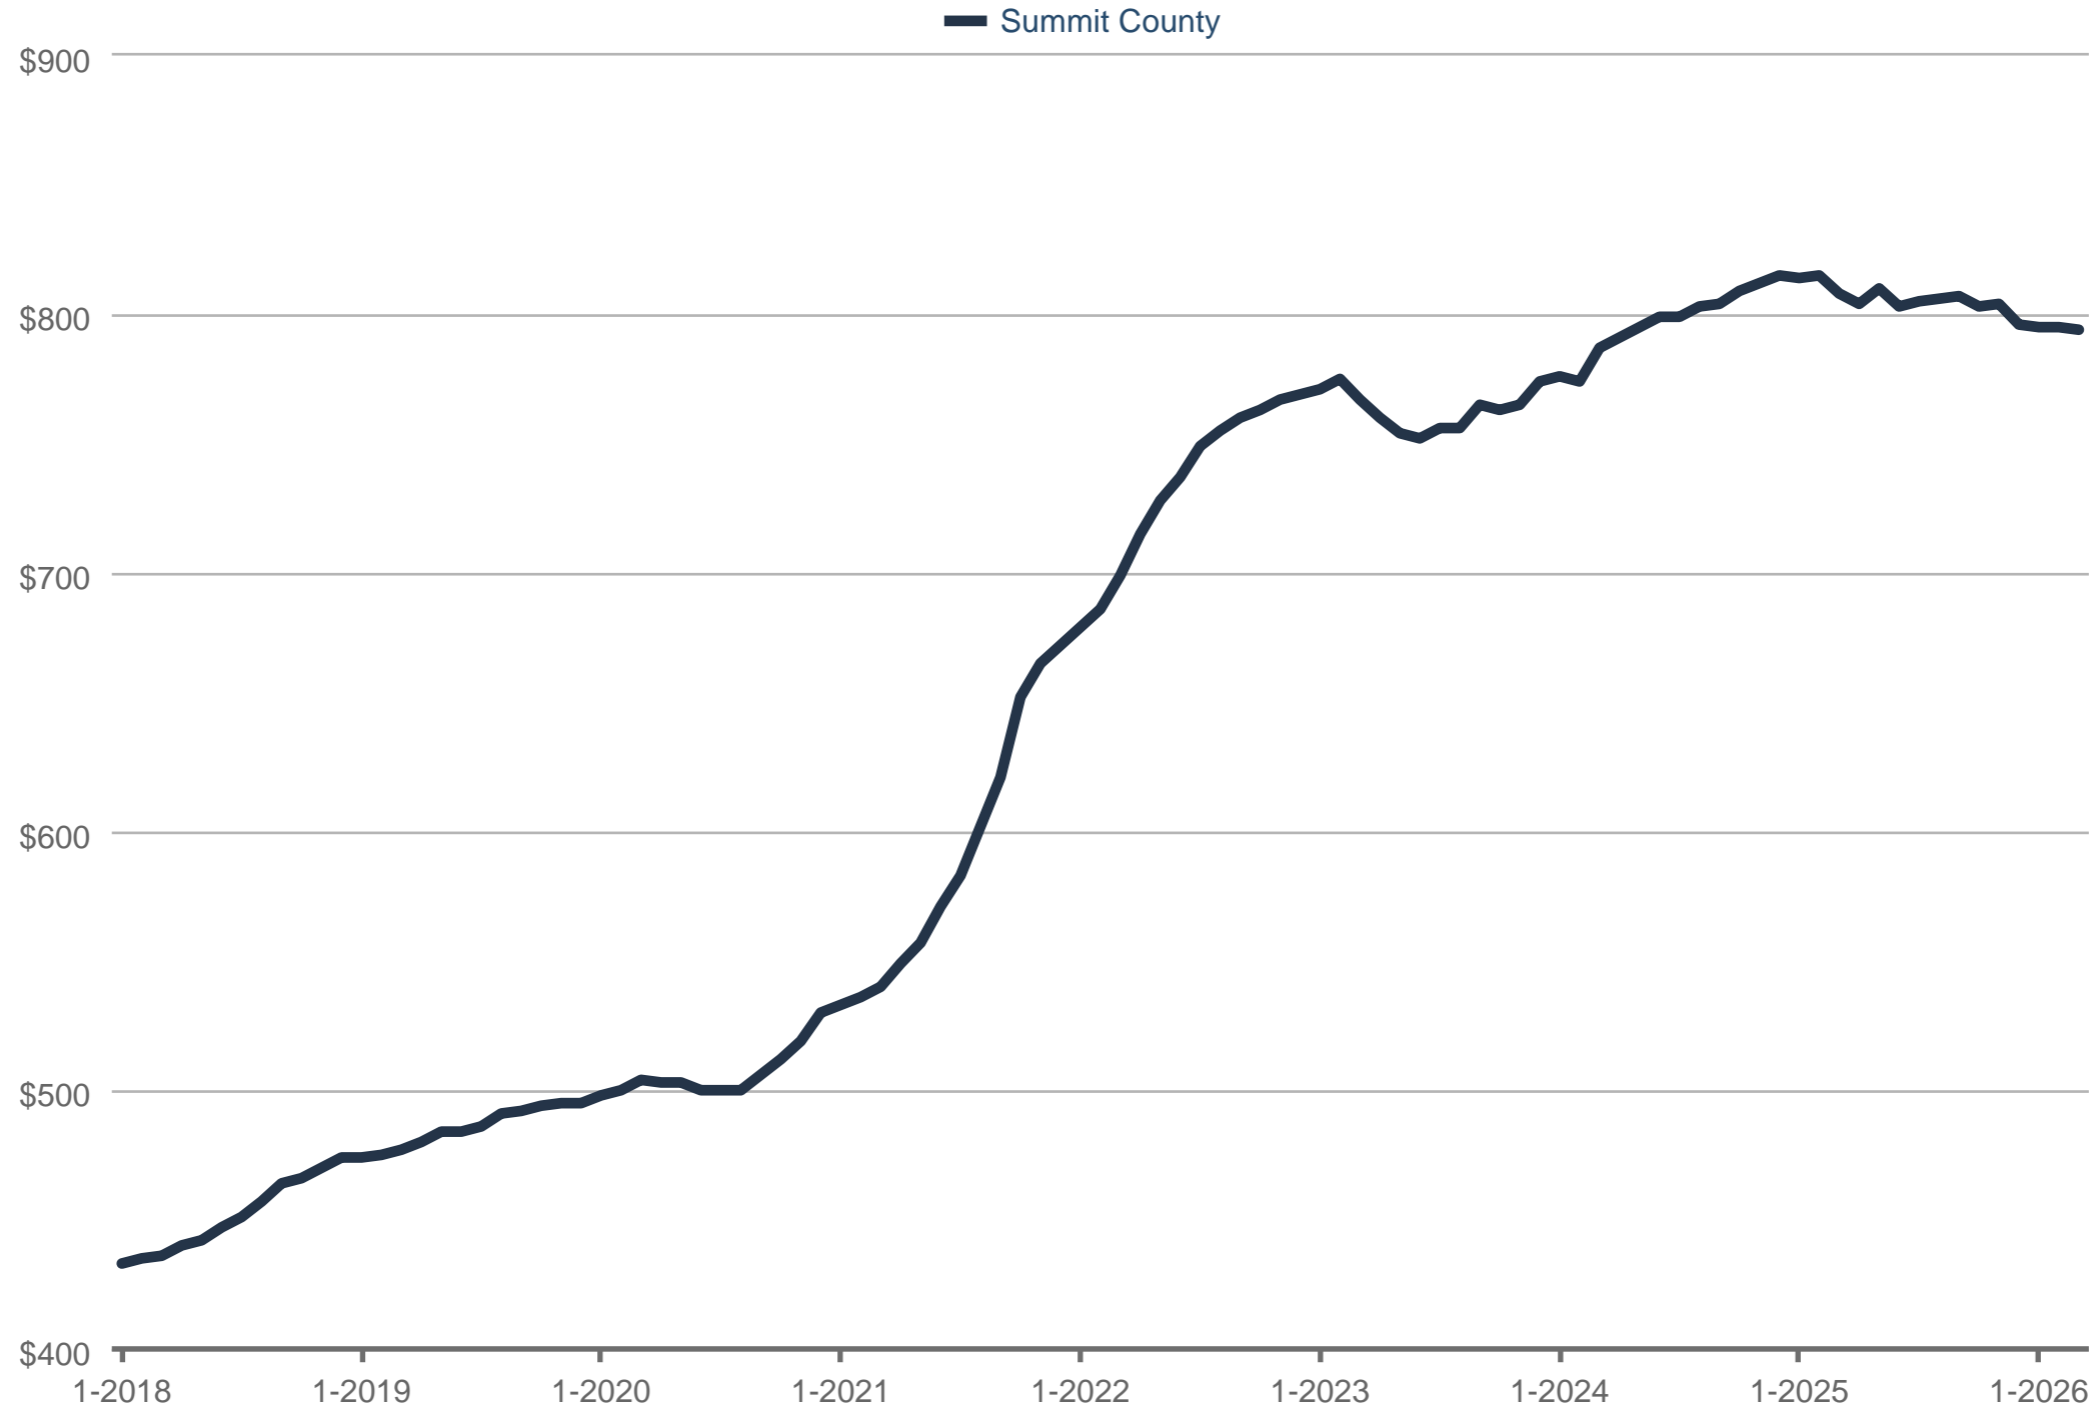

Average Price Per Square Foot

Summit County: Residential

Each data point is 12 months of activity. Data is from April 1, 2026.