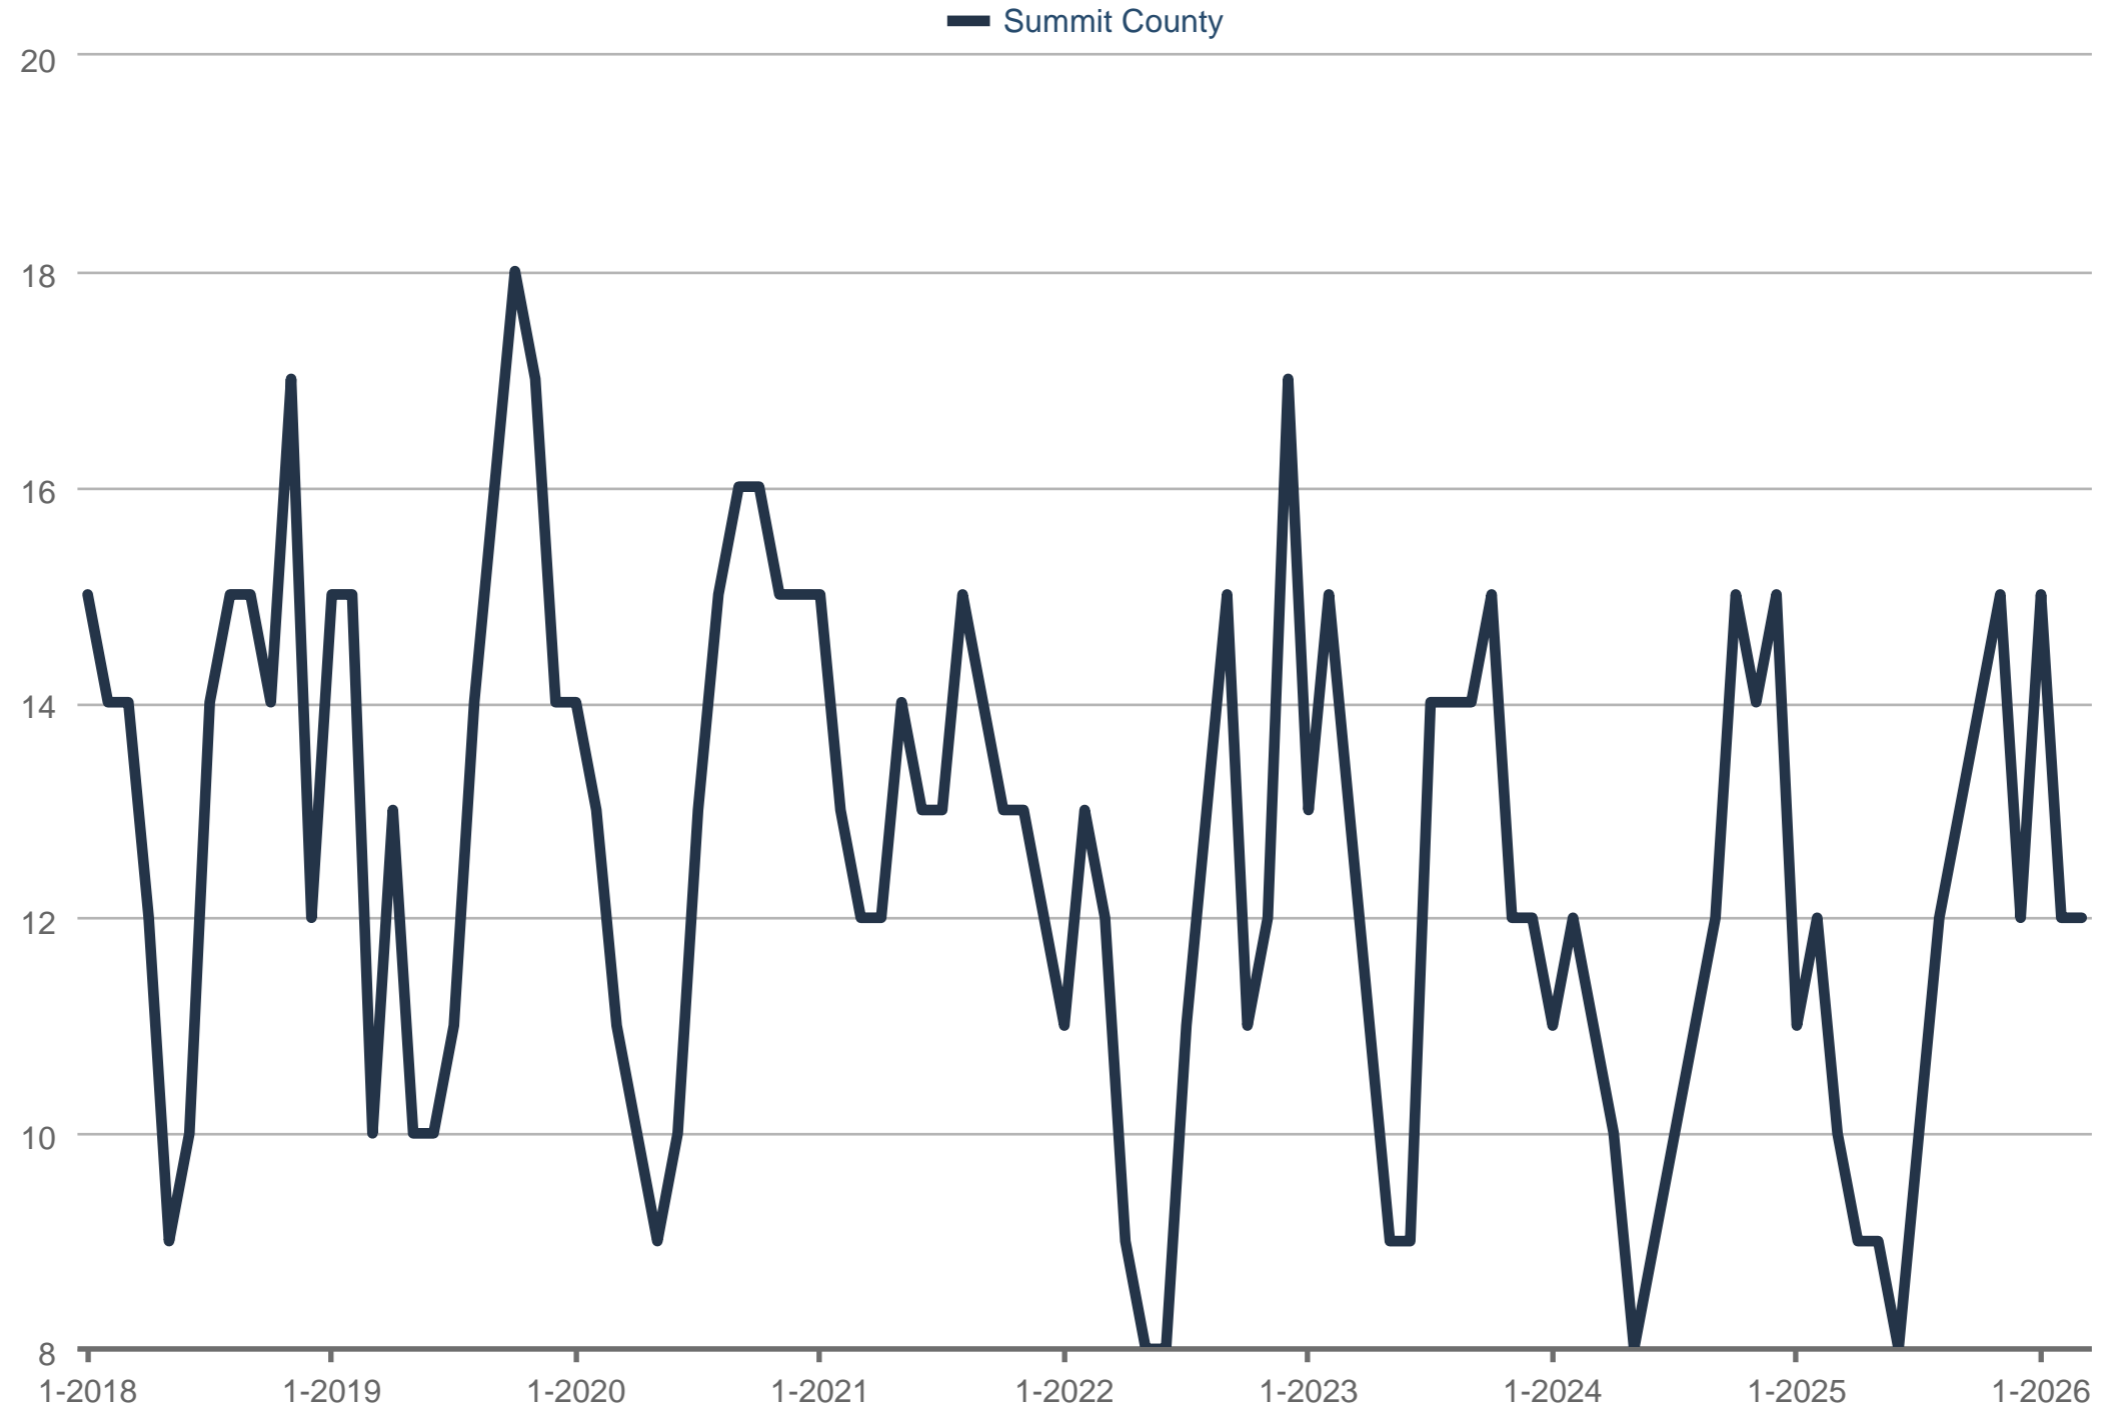

Average Showings to Pending

Summit County: Residential

Each data point is one month of activity. Data is from April 1, 2026.