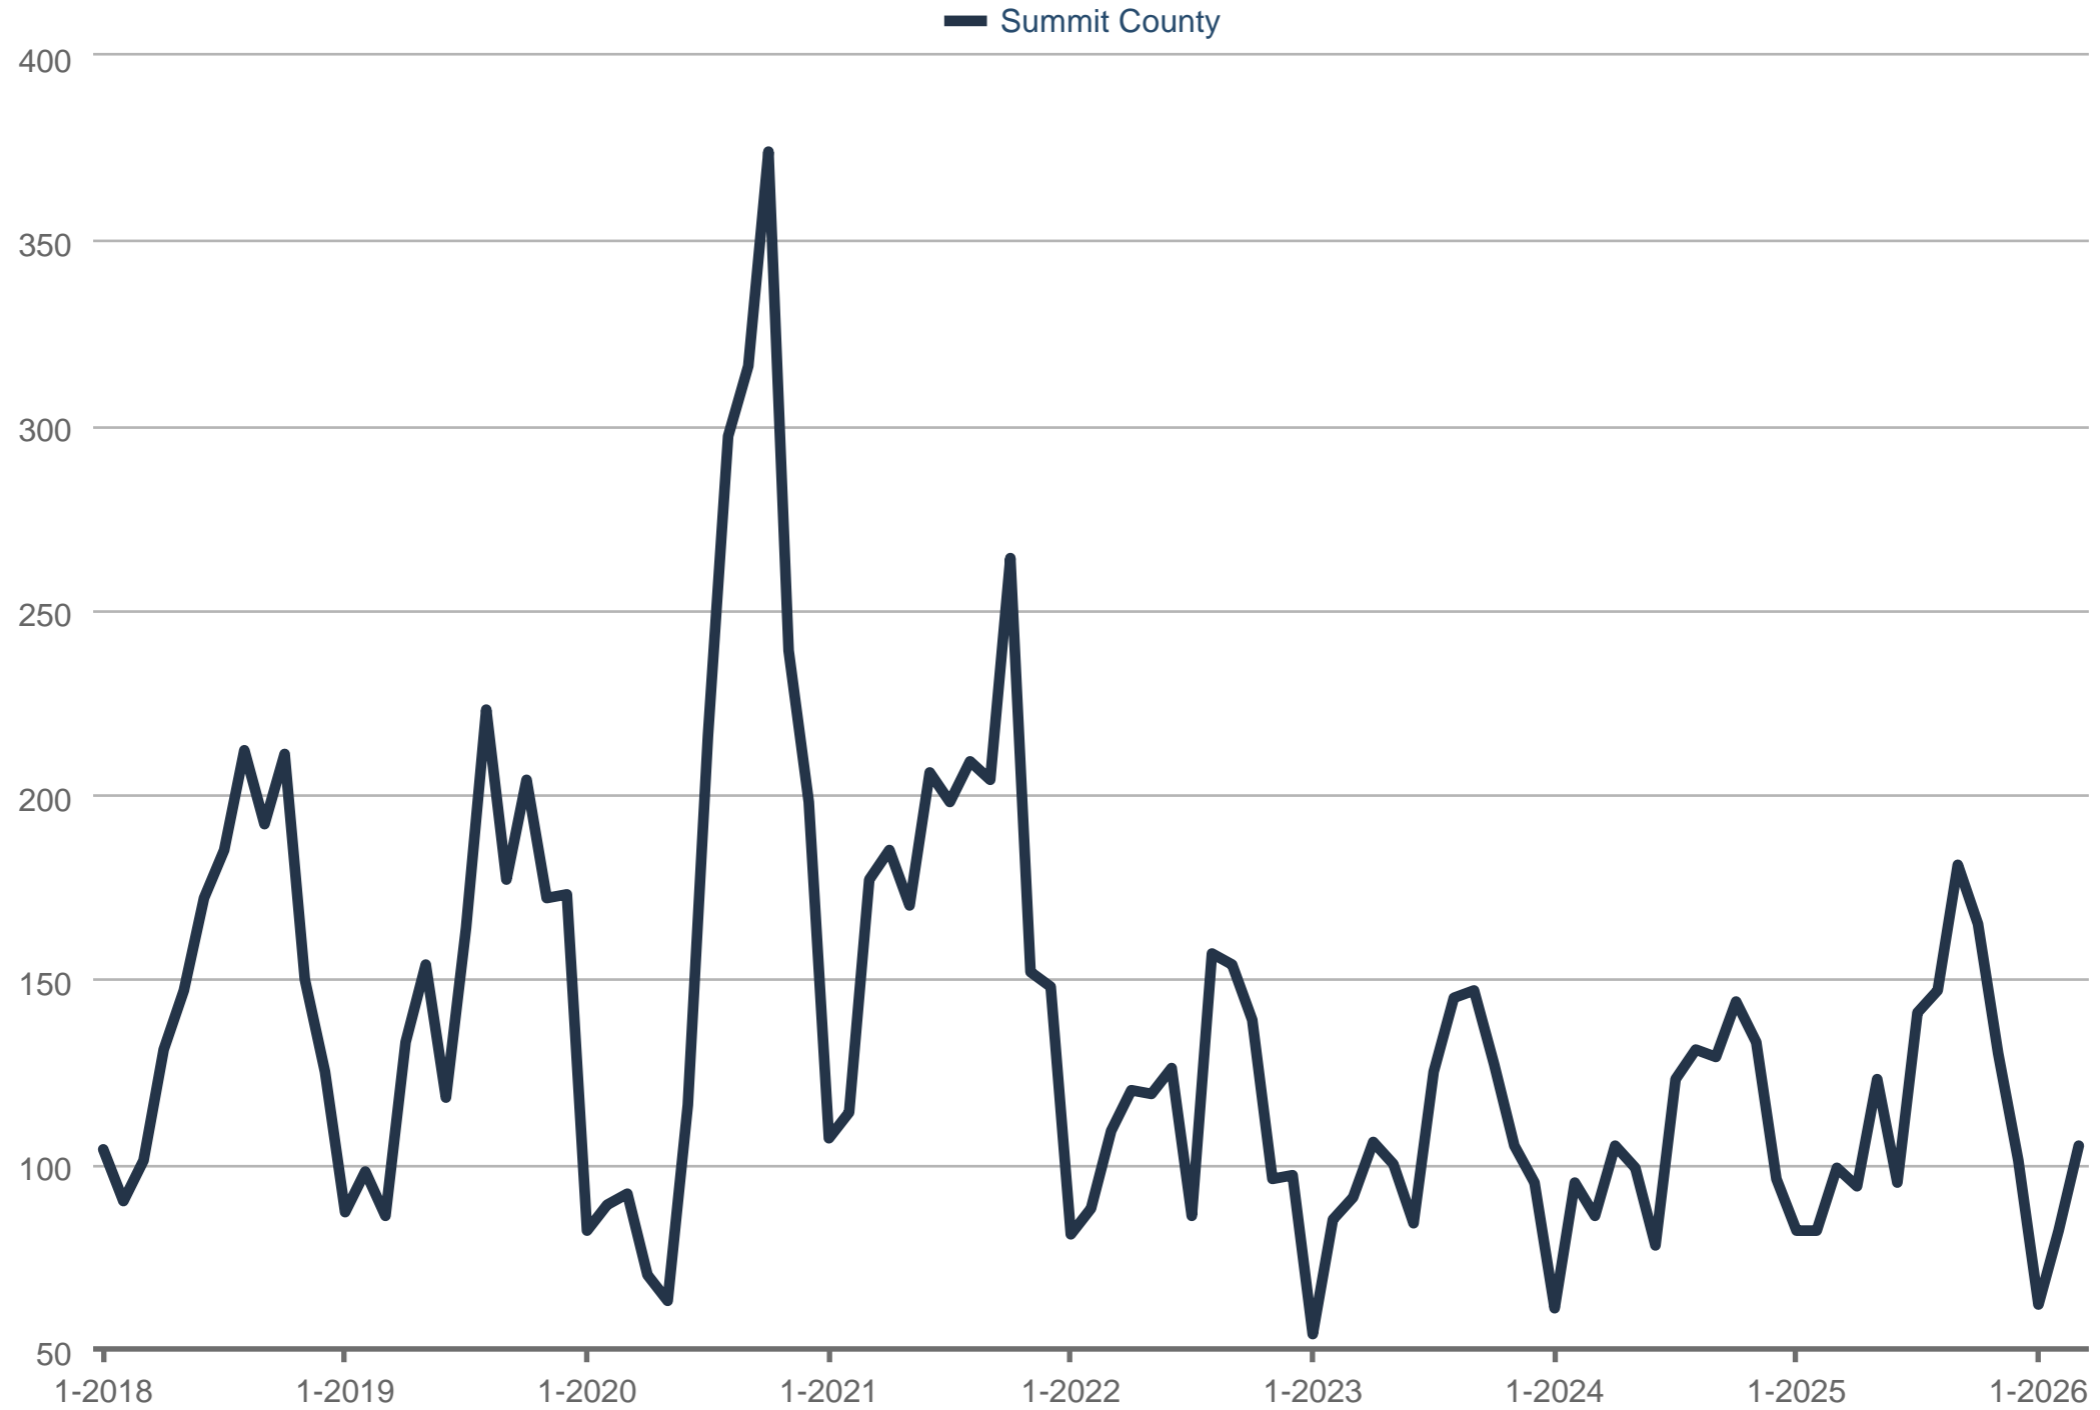

Sold Listings

Summit County: Residential

Each data point is one month of activity. Data is from April 1, 2026.