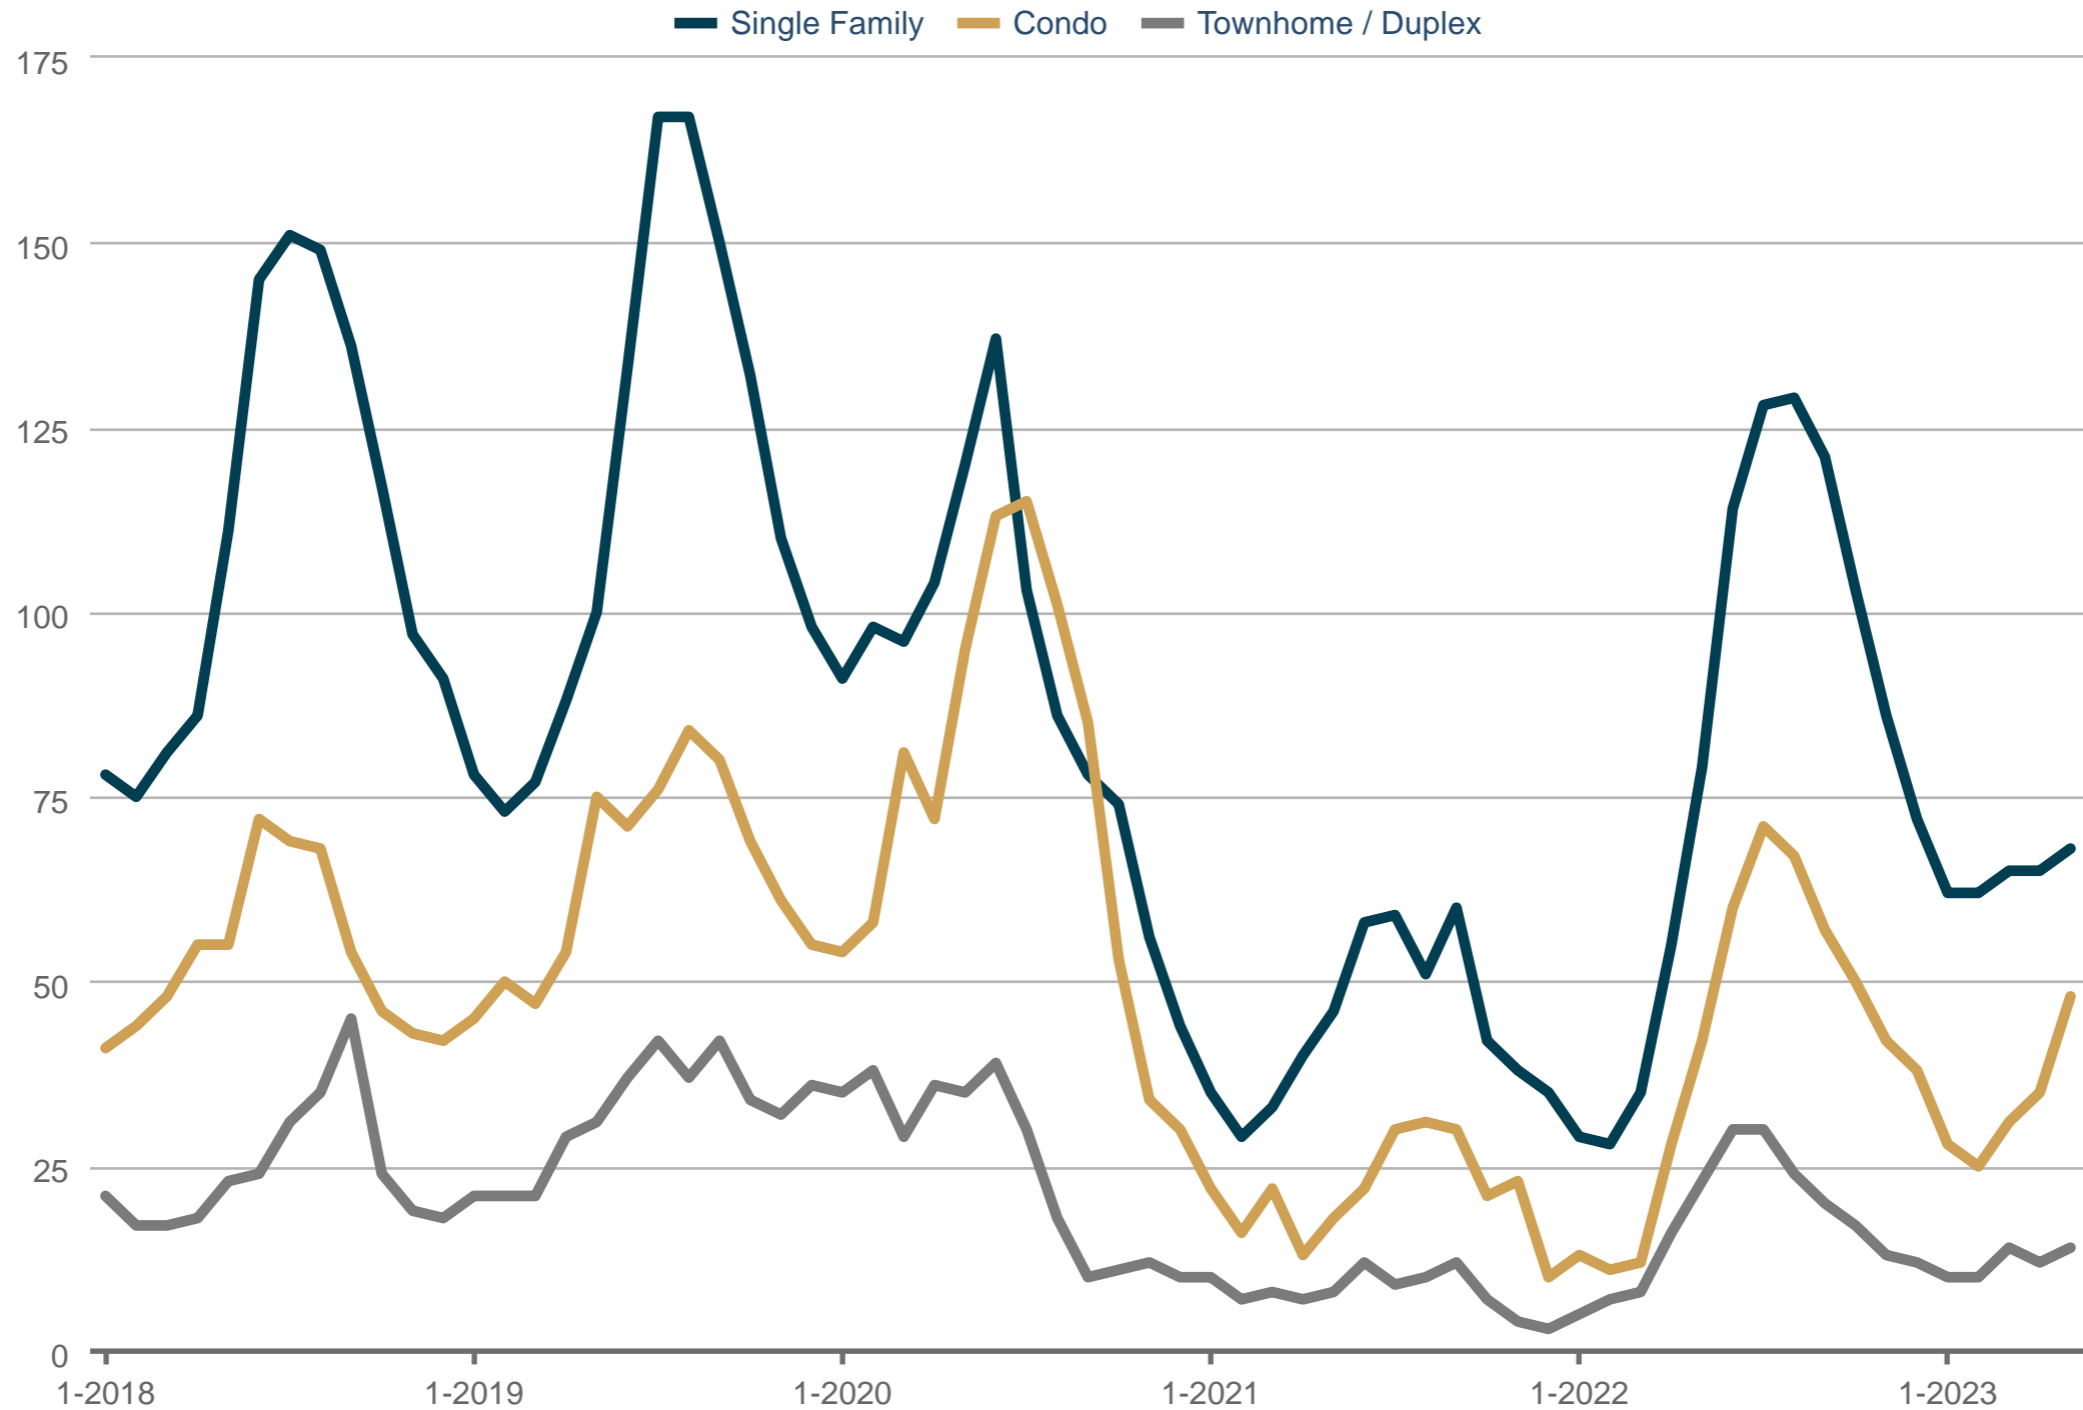

Active Listings - By Property Sub Type

Breckenridge: Residential

Each data point is one month of activity. Data is from June 9, 2023.

All data from the Summit MLS, Inc. InfoSparks © 2023 ShowingTime.