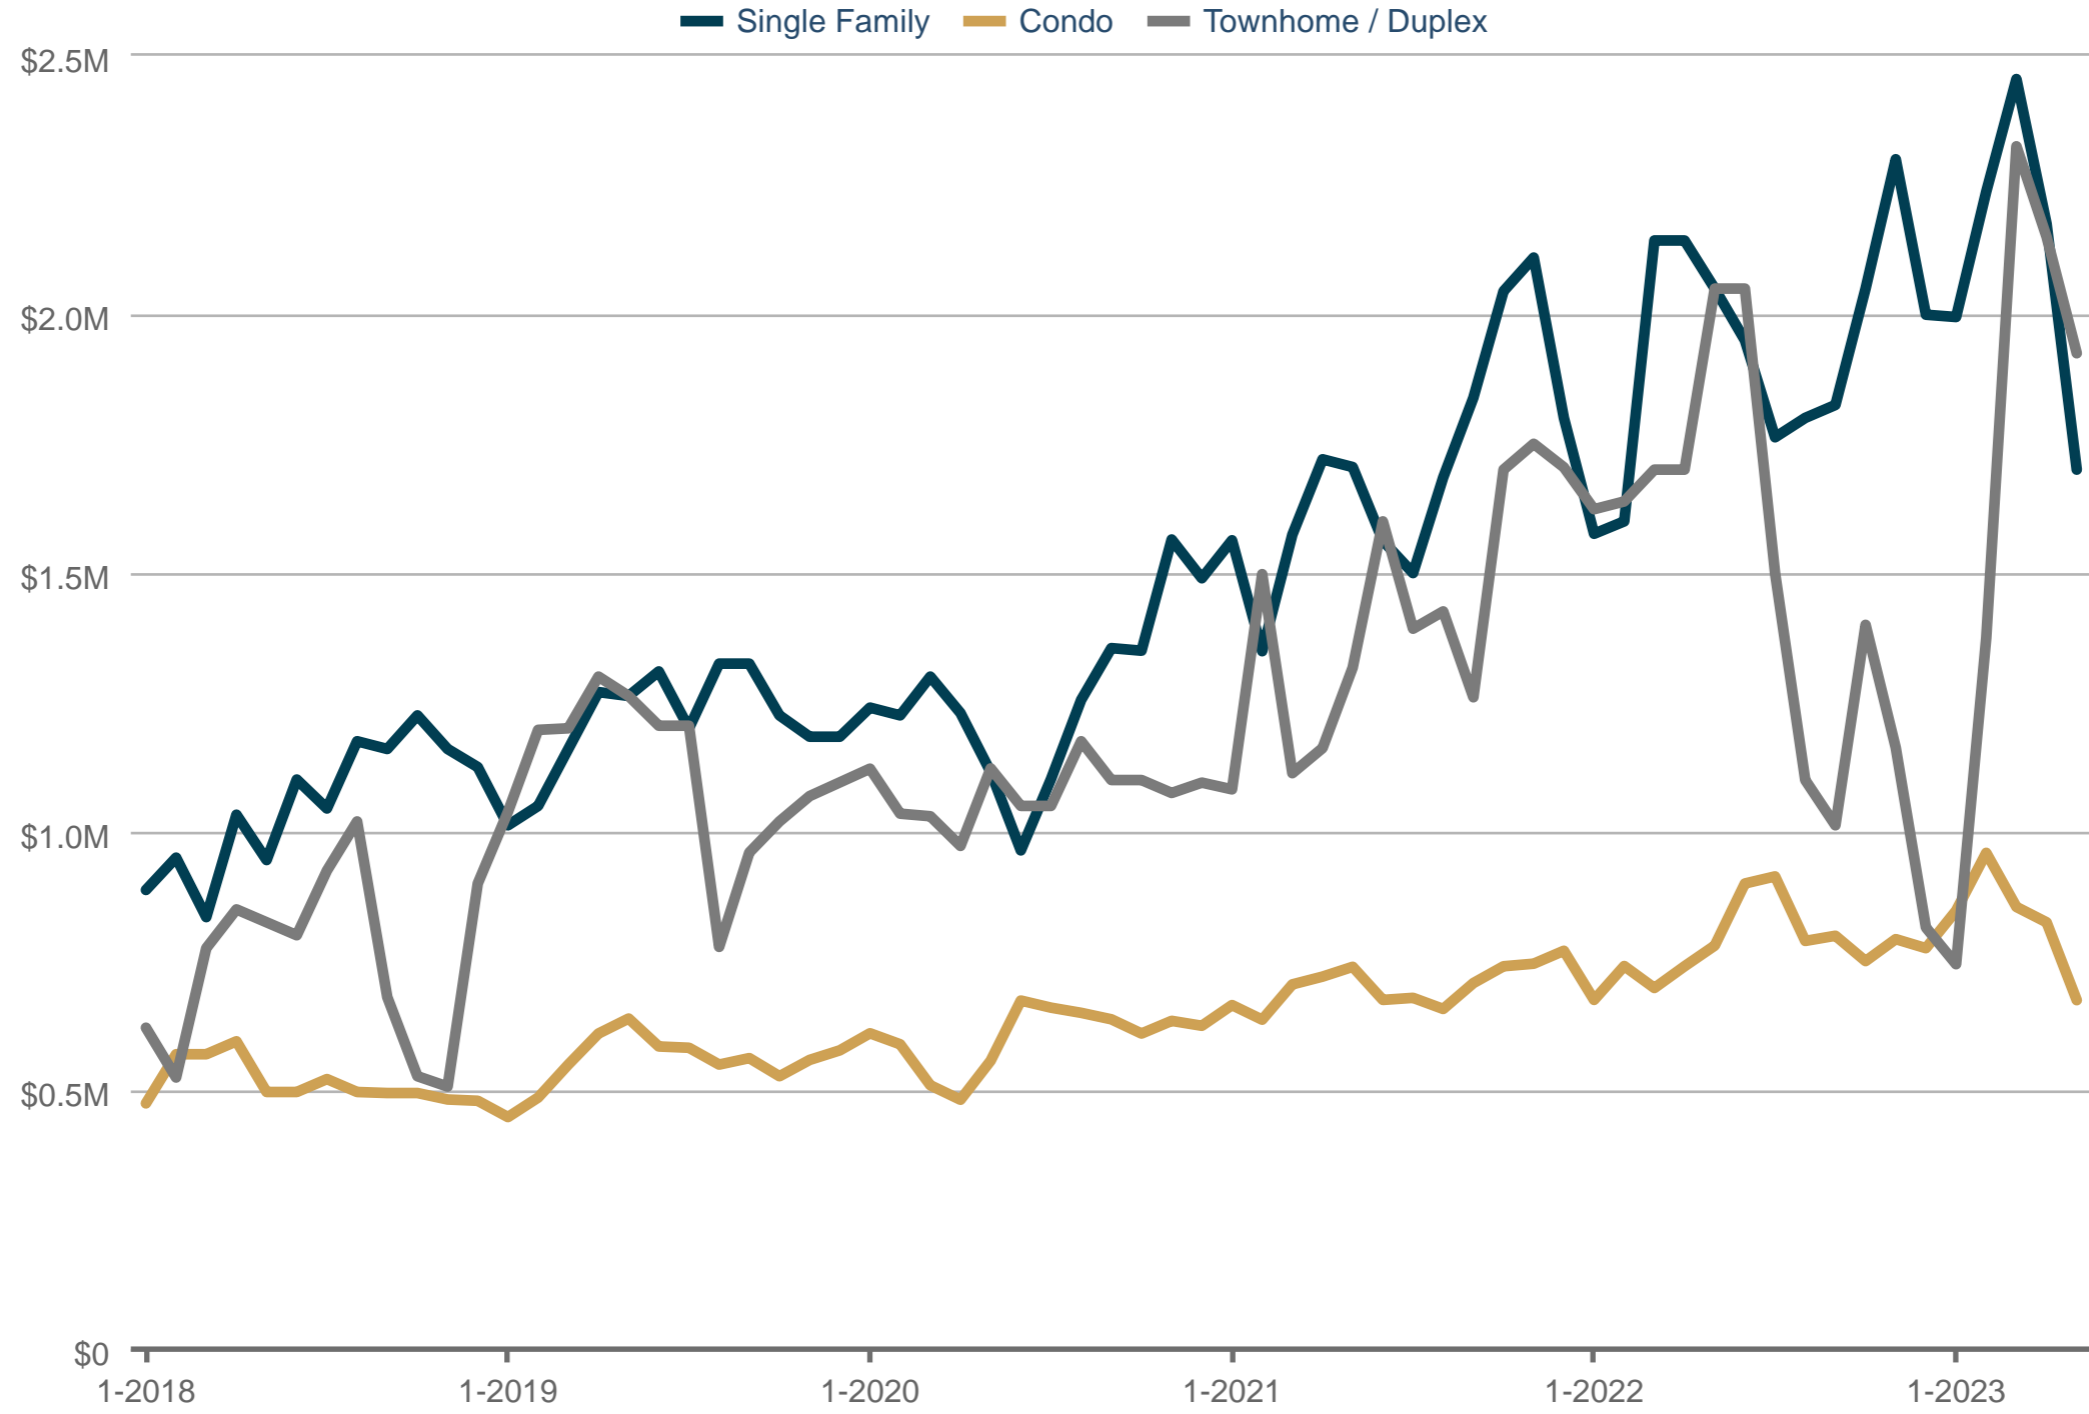

Roger Moen
eXp Realty, LLC

Your Mountain Realtors

Office: (970) 329-8422
Cell: (970) 376-2039
roger@themoens.com
www.themoens.com

Median Sales Price - By Property Sub Type

Breckenridge: Residential

Each data point is three months of activity. Data is from June 9, 2023.