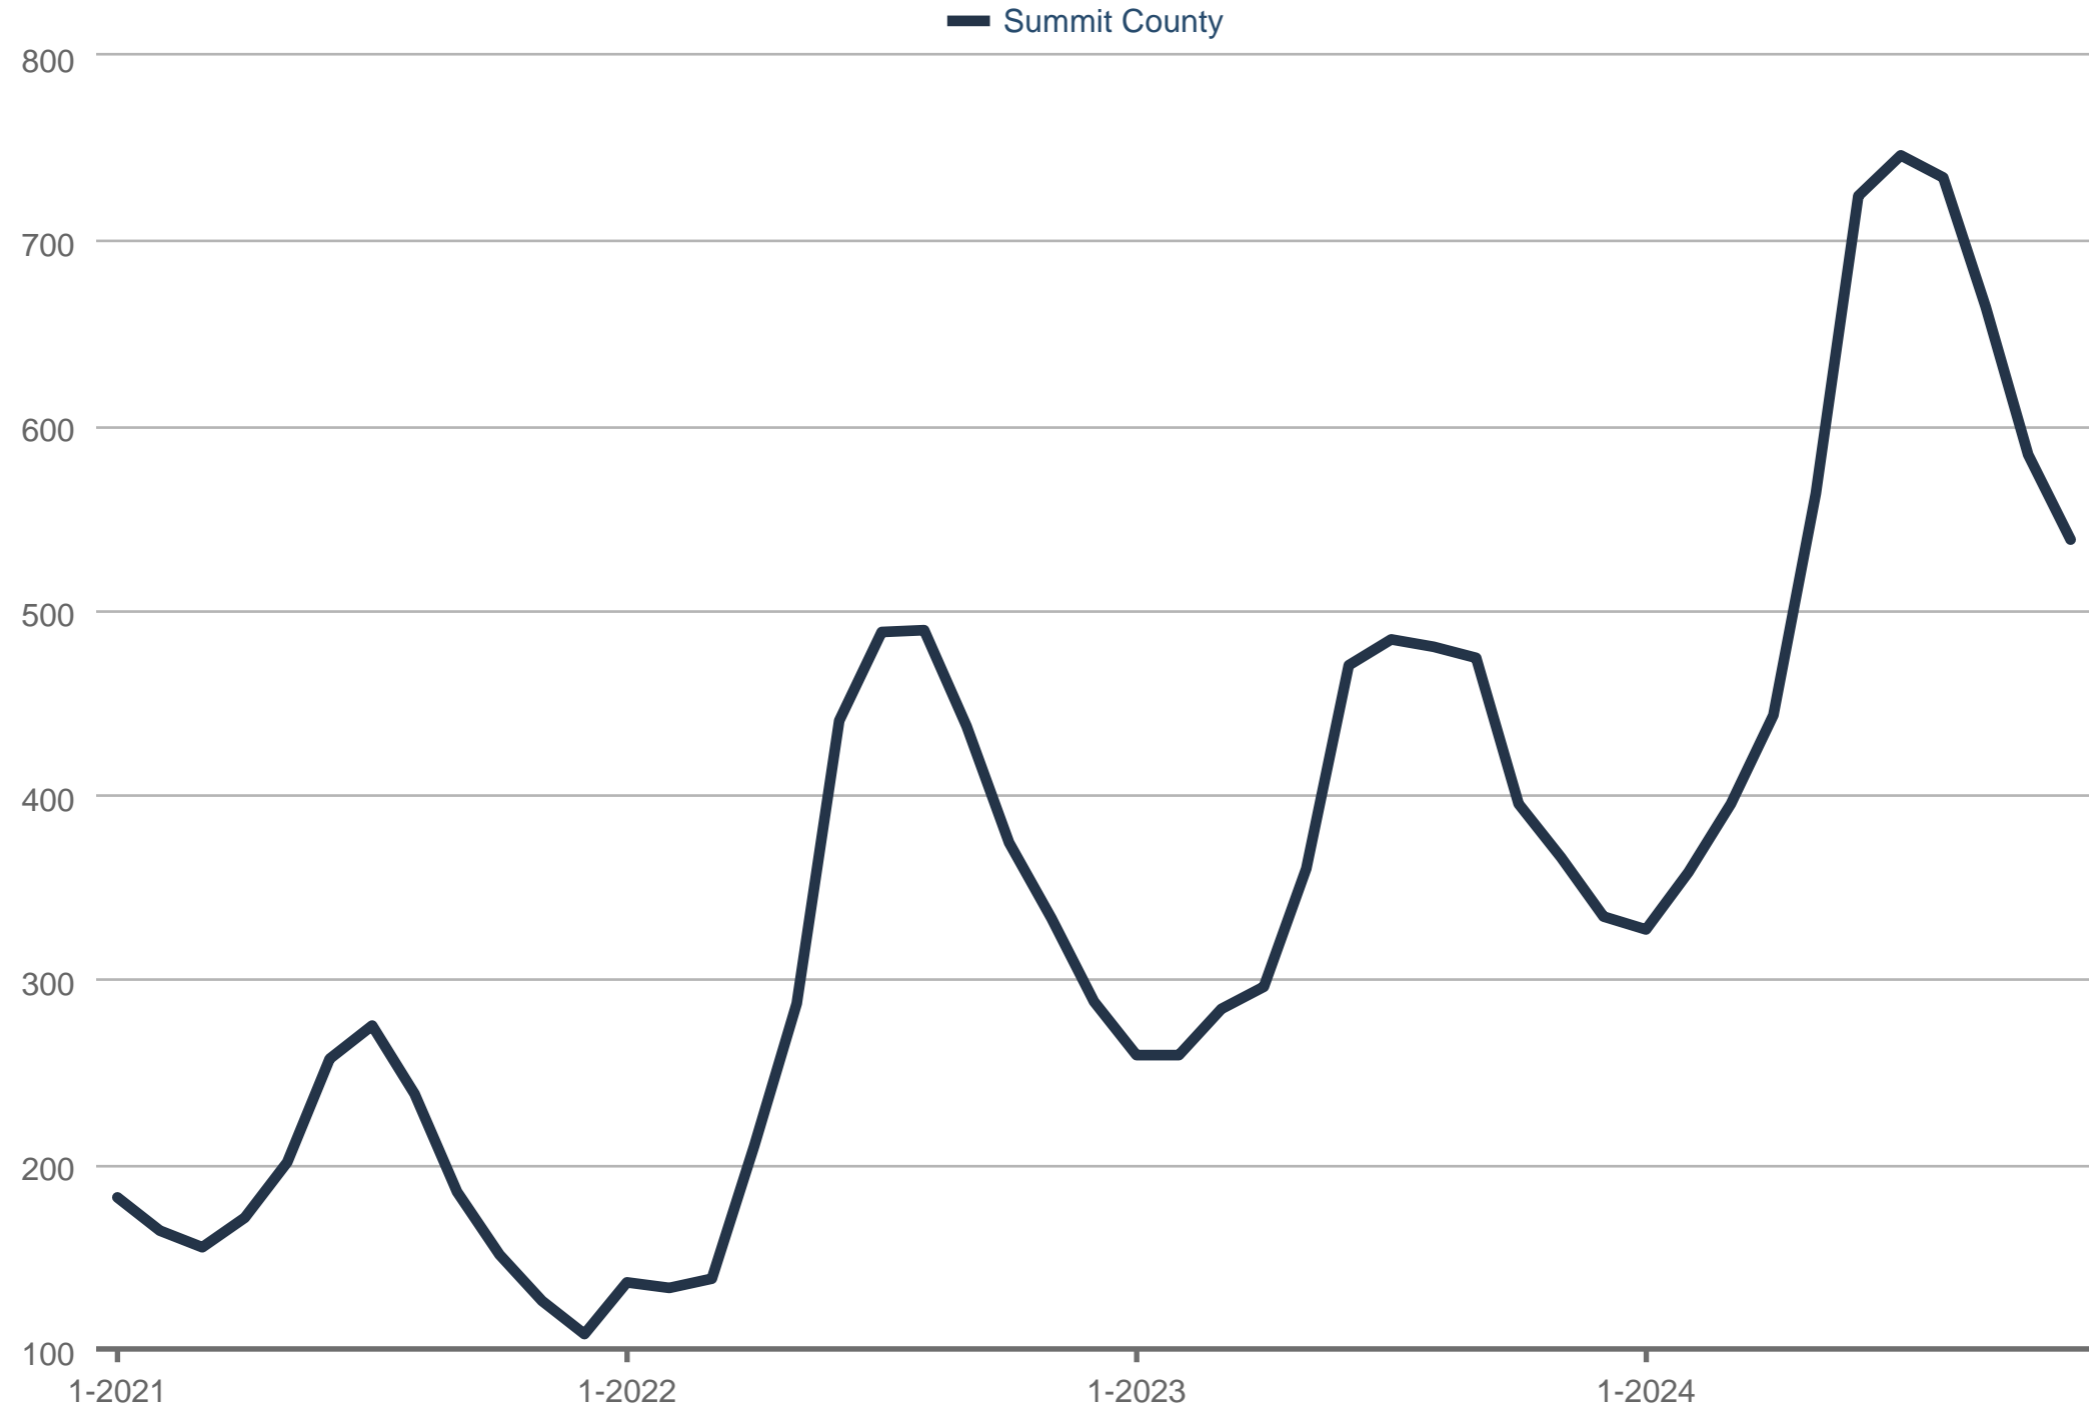

Active Listings

Summit County: Residential

Each data point is one month of activity. Data is from December 26, 2024.

All data from the Altitude MLS, Inc. InfoSparks © 2024 ShowingTime Plus, LLC.