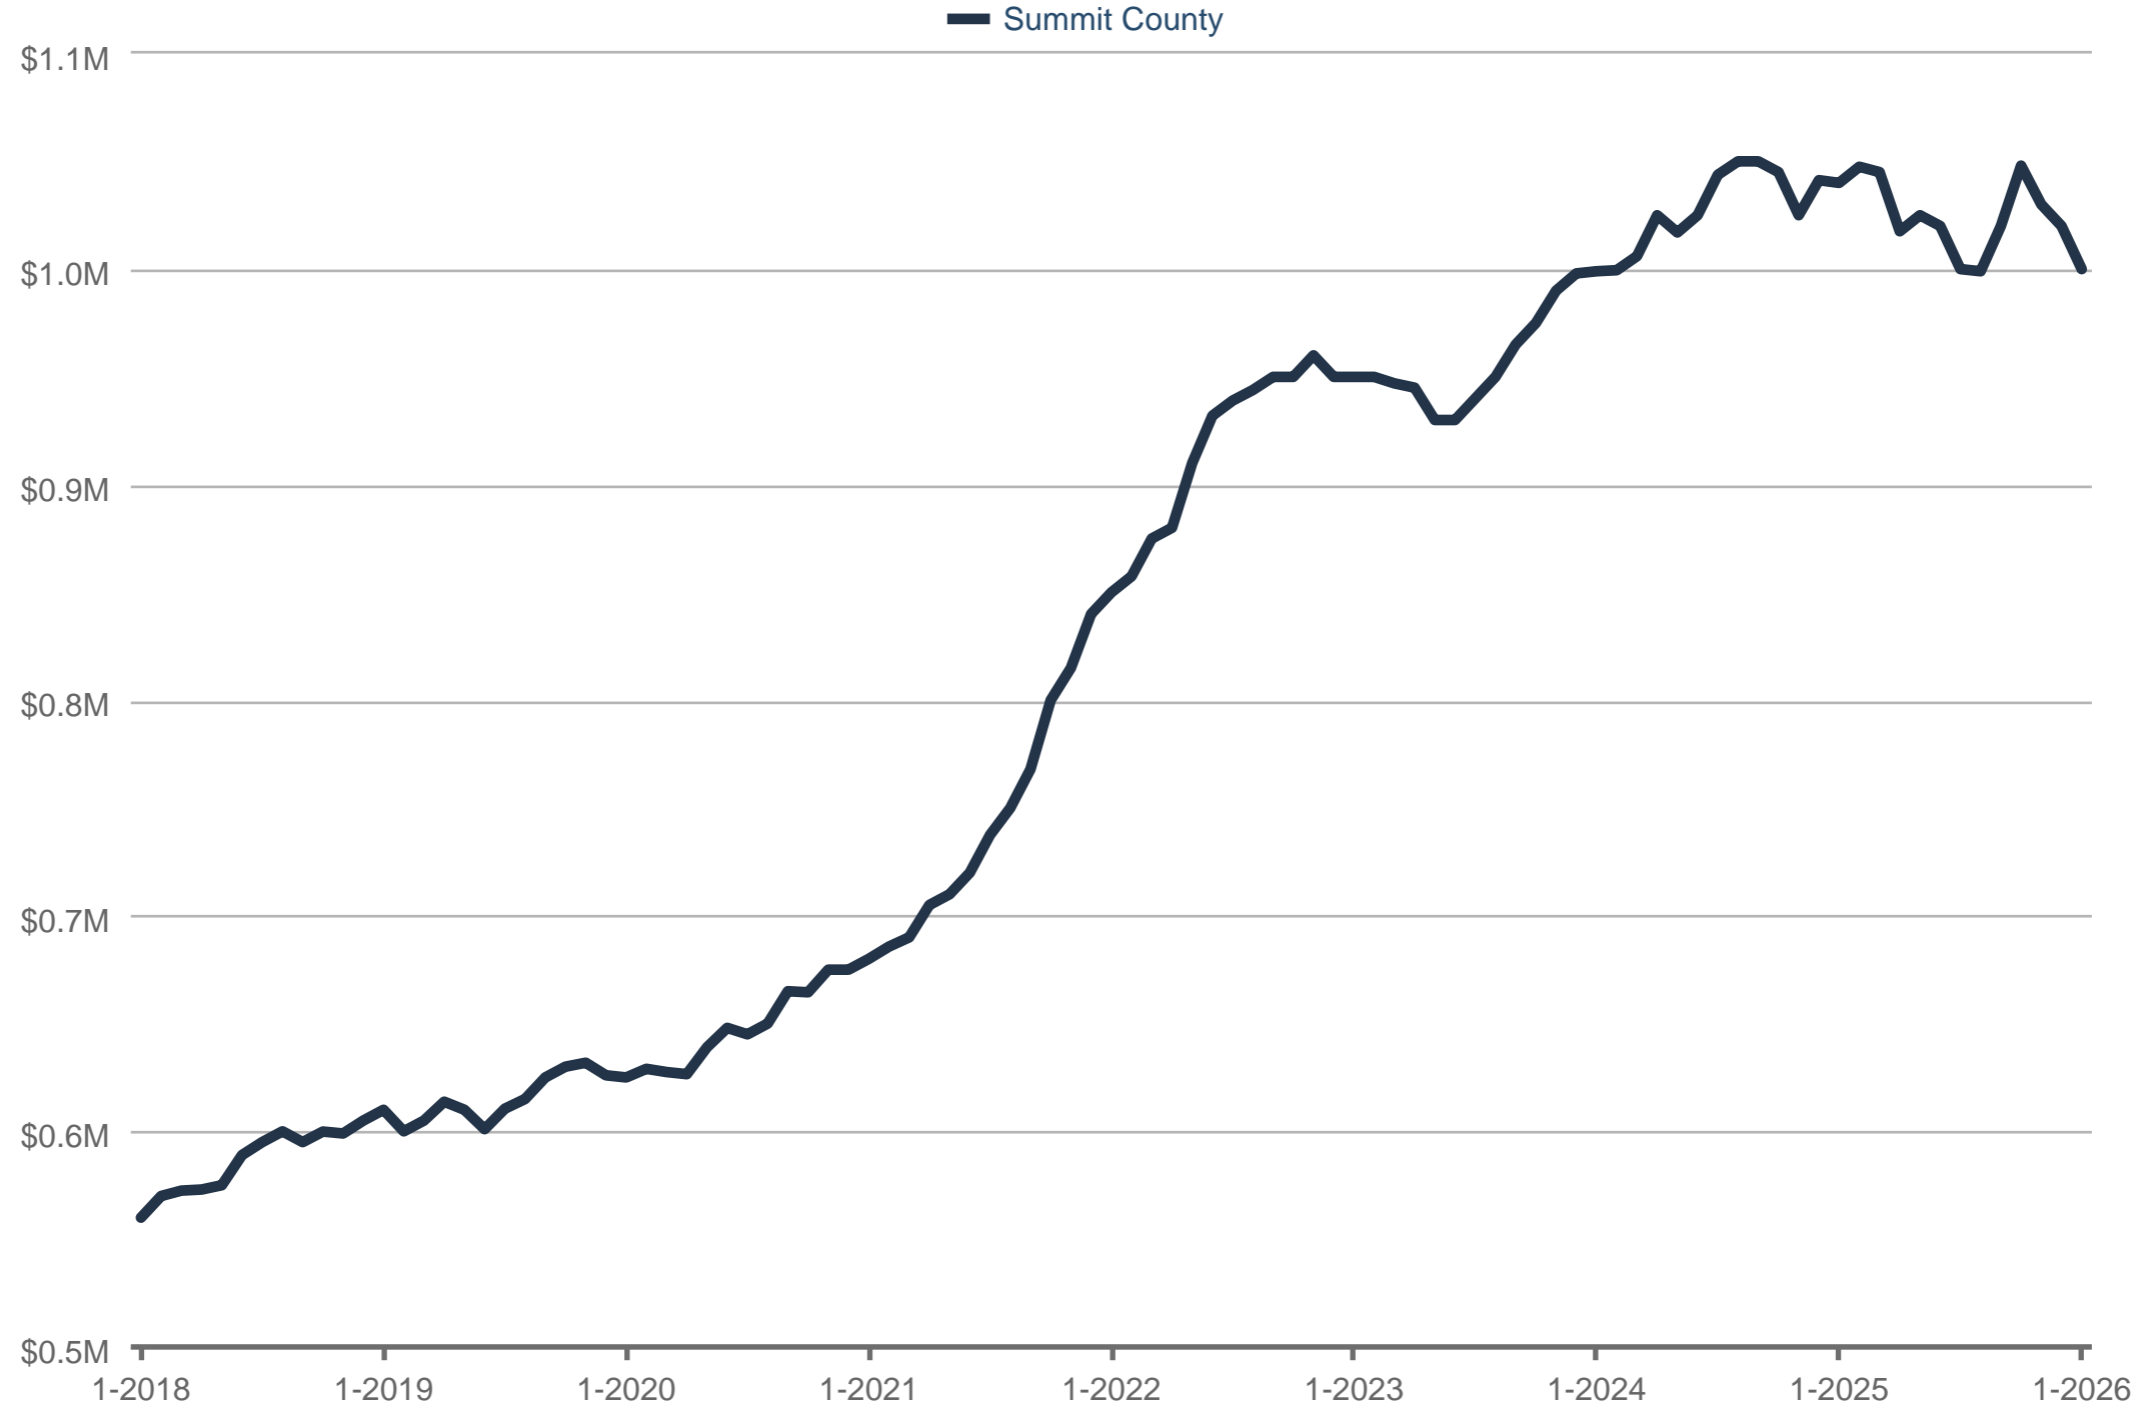

Median Sales Price

Summit County: Residential

Each data point is 12 months of activity. Data is from February 2, 2026.

All data from the Altitude MLS, Inc. InfoSparks © 2026 ShowingTime Plus, LLC.