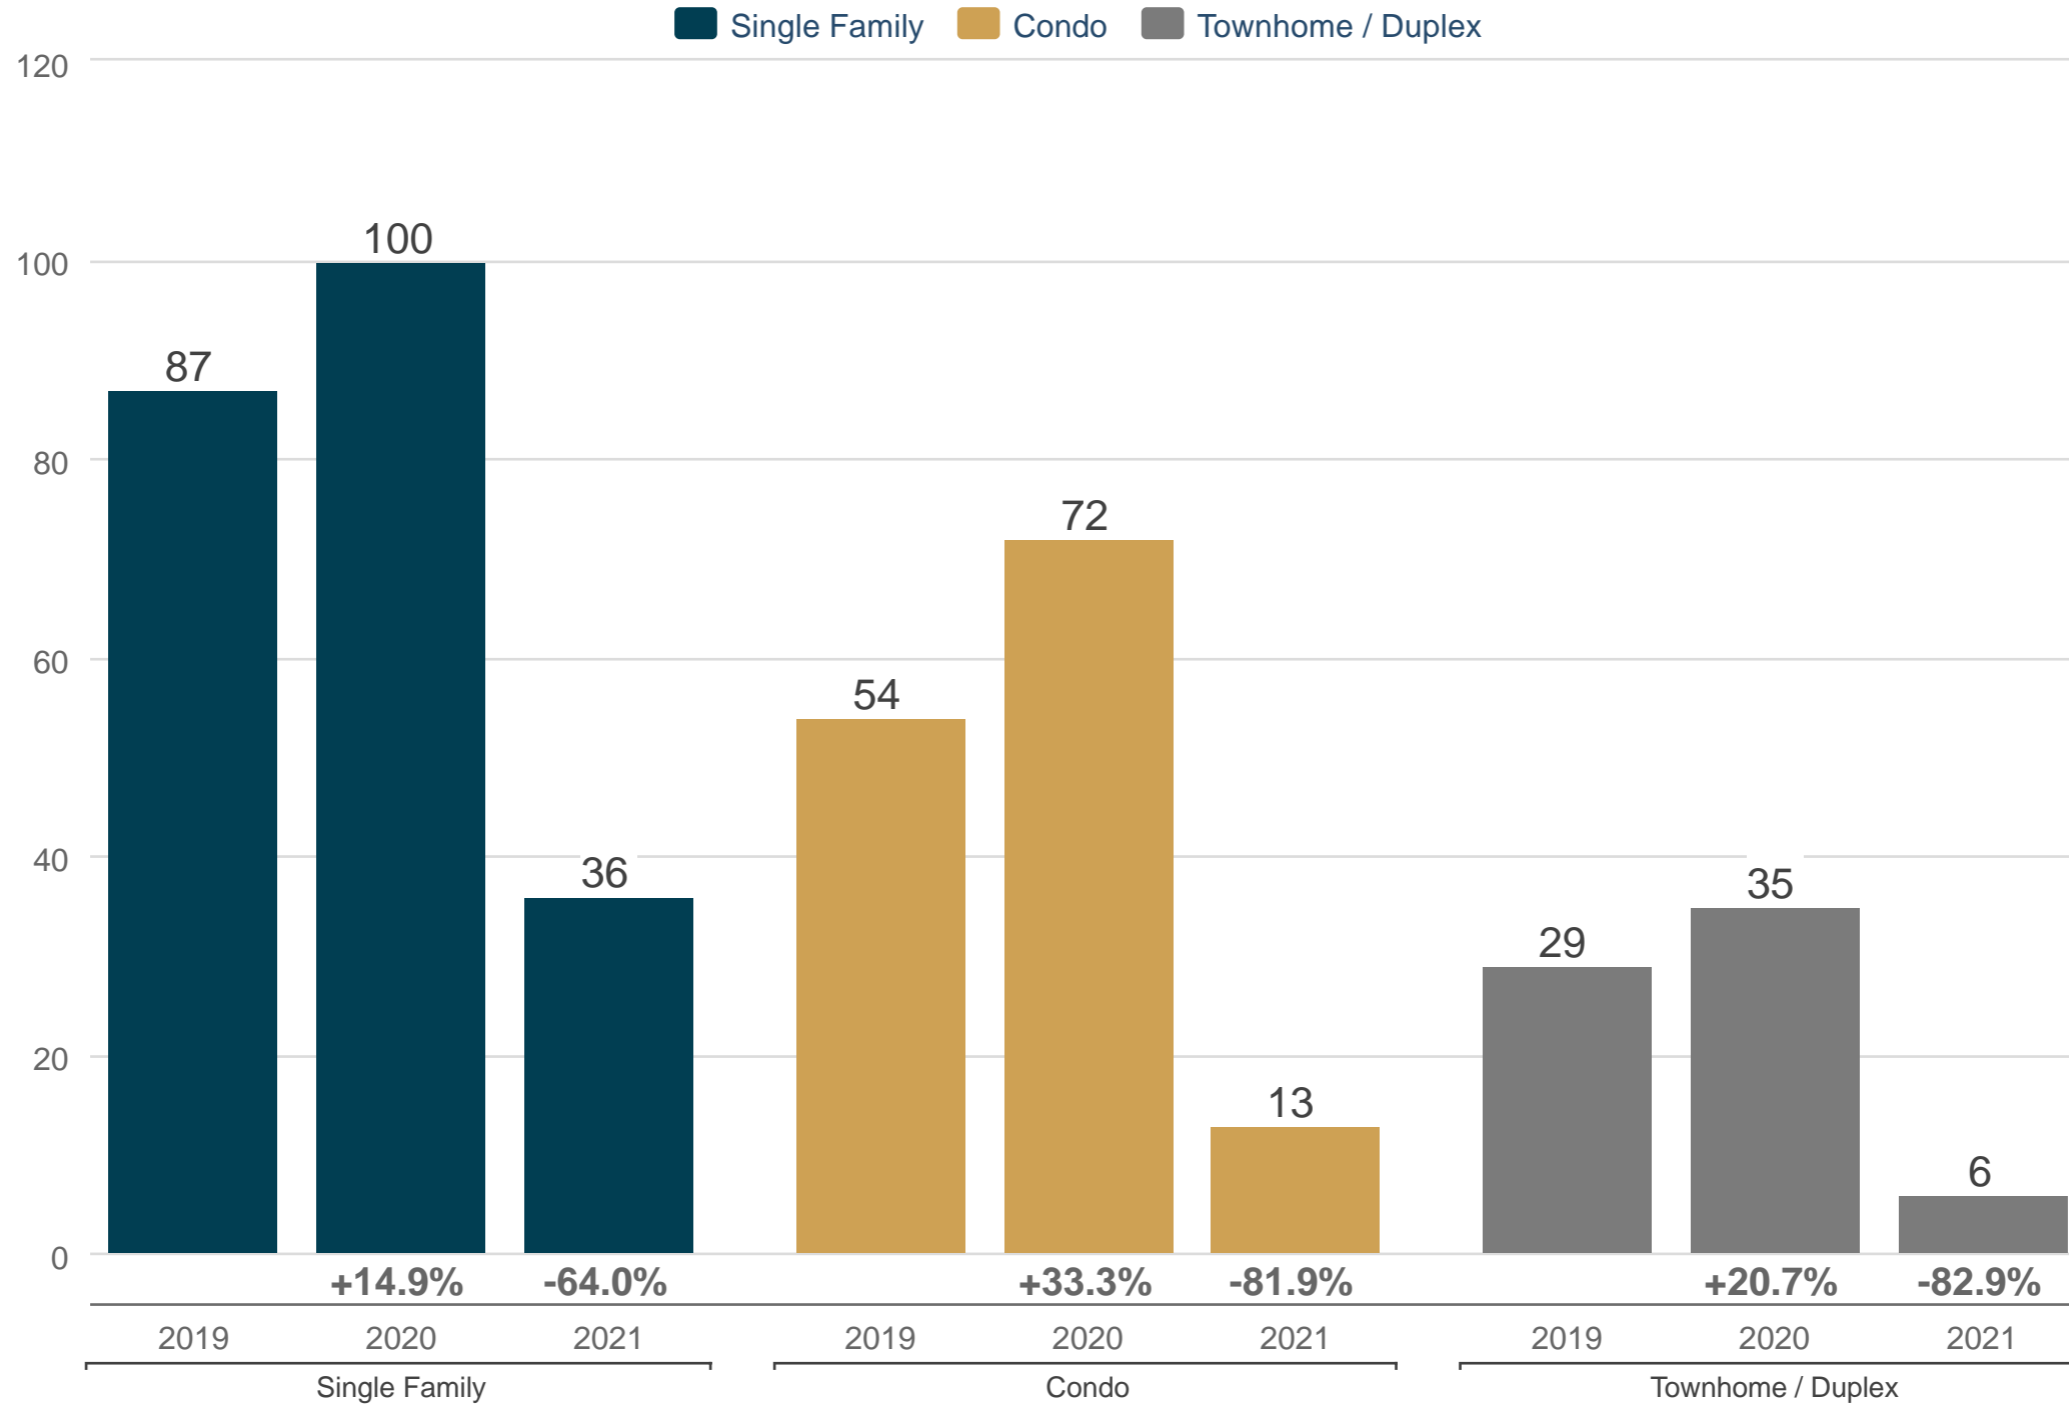

Daniel Sung
Domicile Colorado

Office: (720) 600-1274
Cell: (970) 279-3469
dan@domicilecolorado.com

April Active Listings - By Property Sub Type

Breckenridge: Residential

Each data point is one month of activity. Data is from May 17, 2021.

All data from the Summit MLS, Inc. InfoSparks © 2021 ShowingTime.