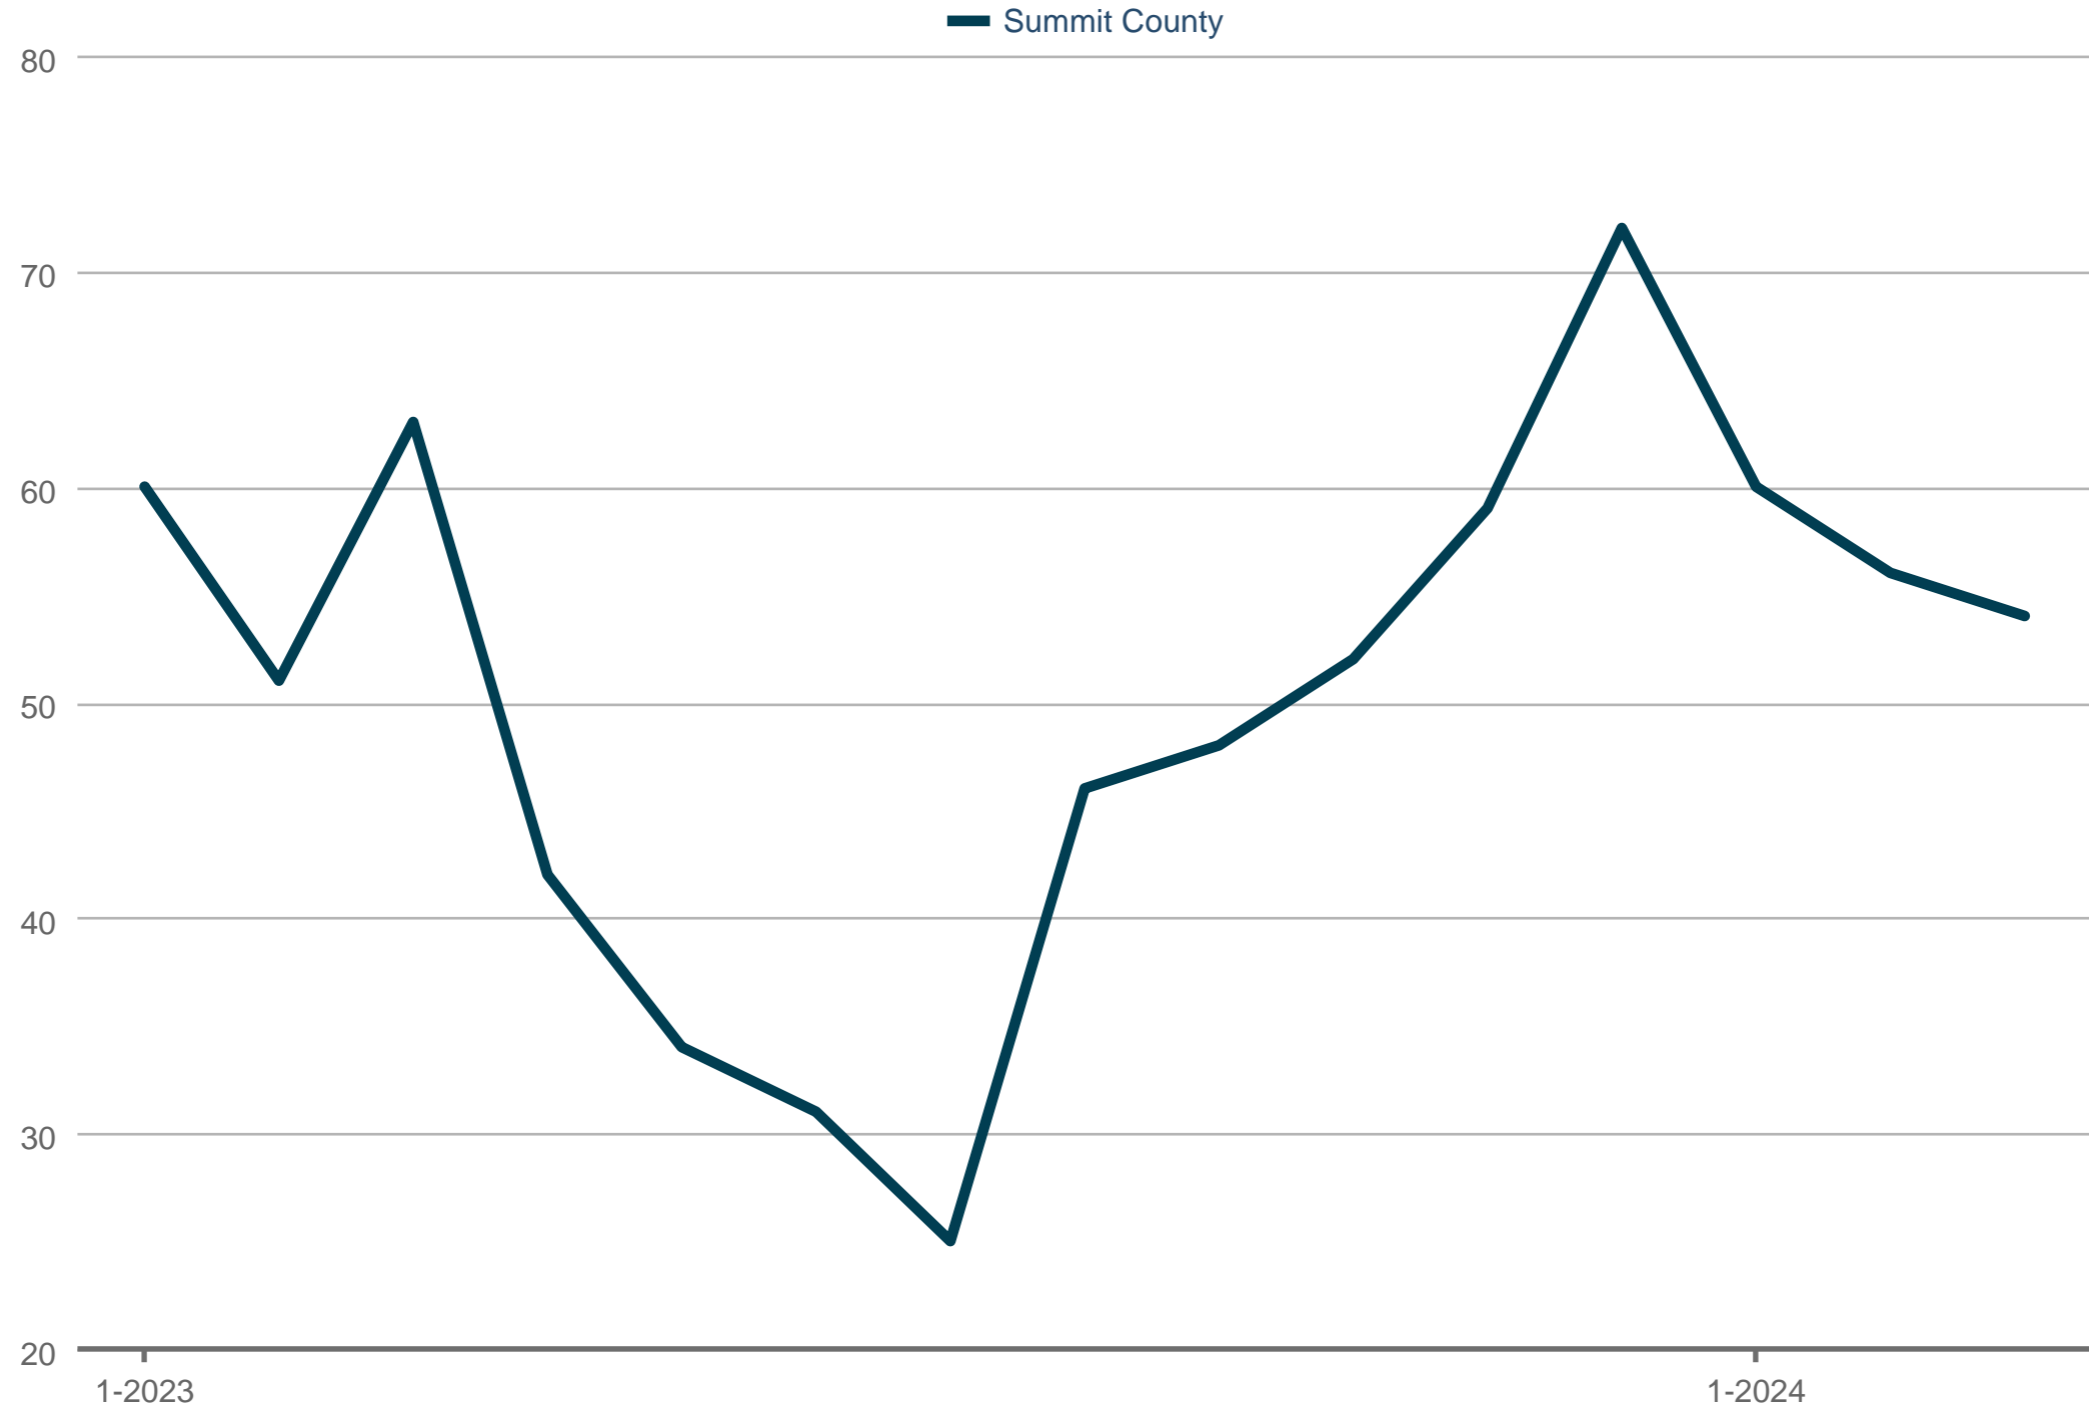

Average Days on Market

Summit County
Each data point is one month of activity. Data is from April 19, 2024.