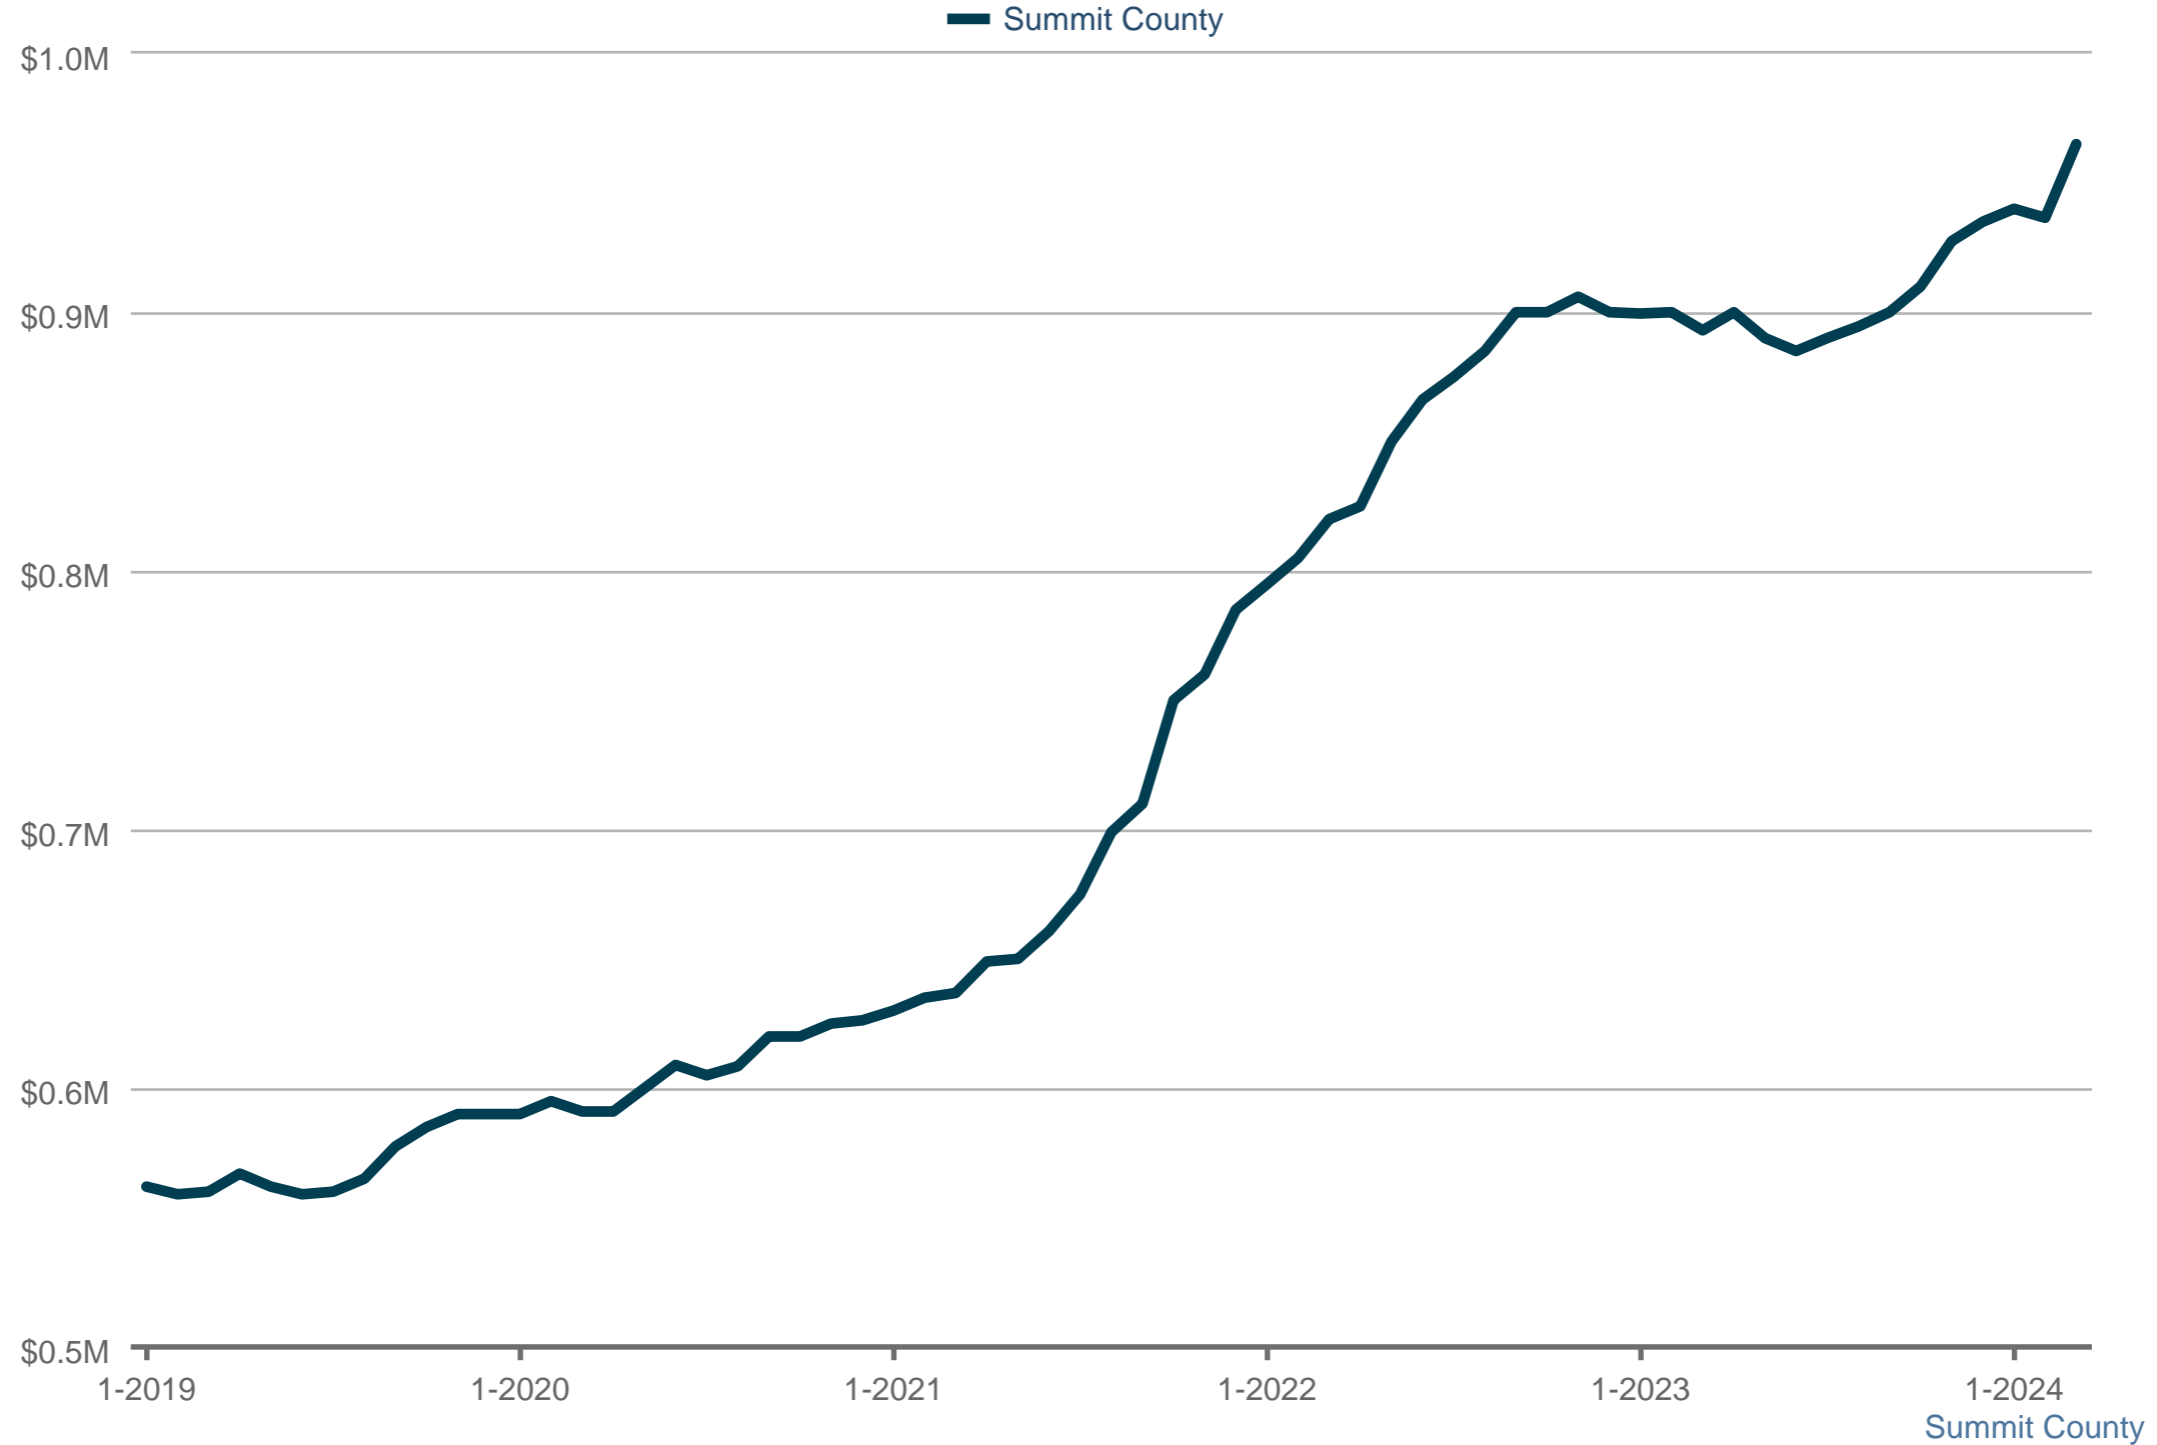

### Median Sales Price

Each data point is 12 months of activity. Data is from April 26, 2024.

All data from the Summit MLS, Inc. InfoSparks © 2024 ShowingTime.