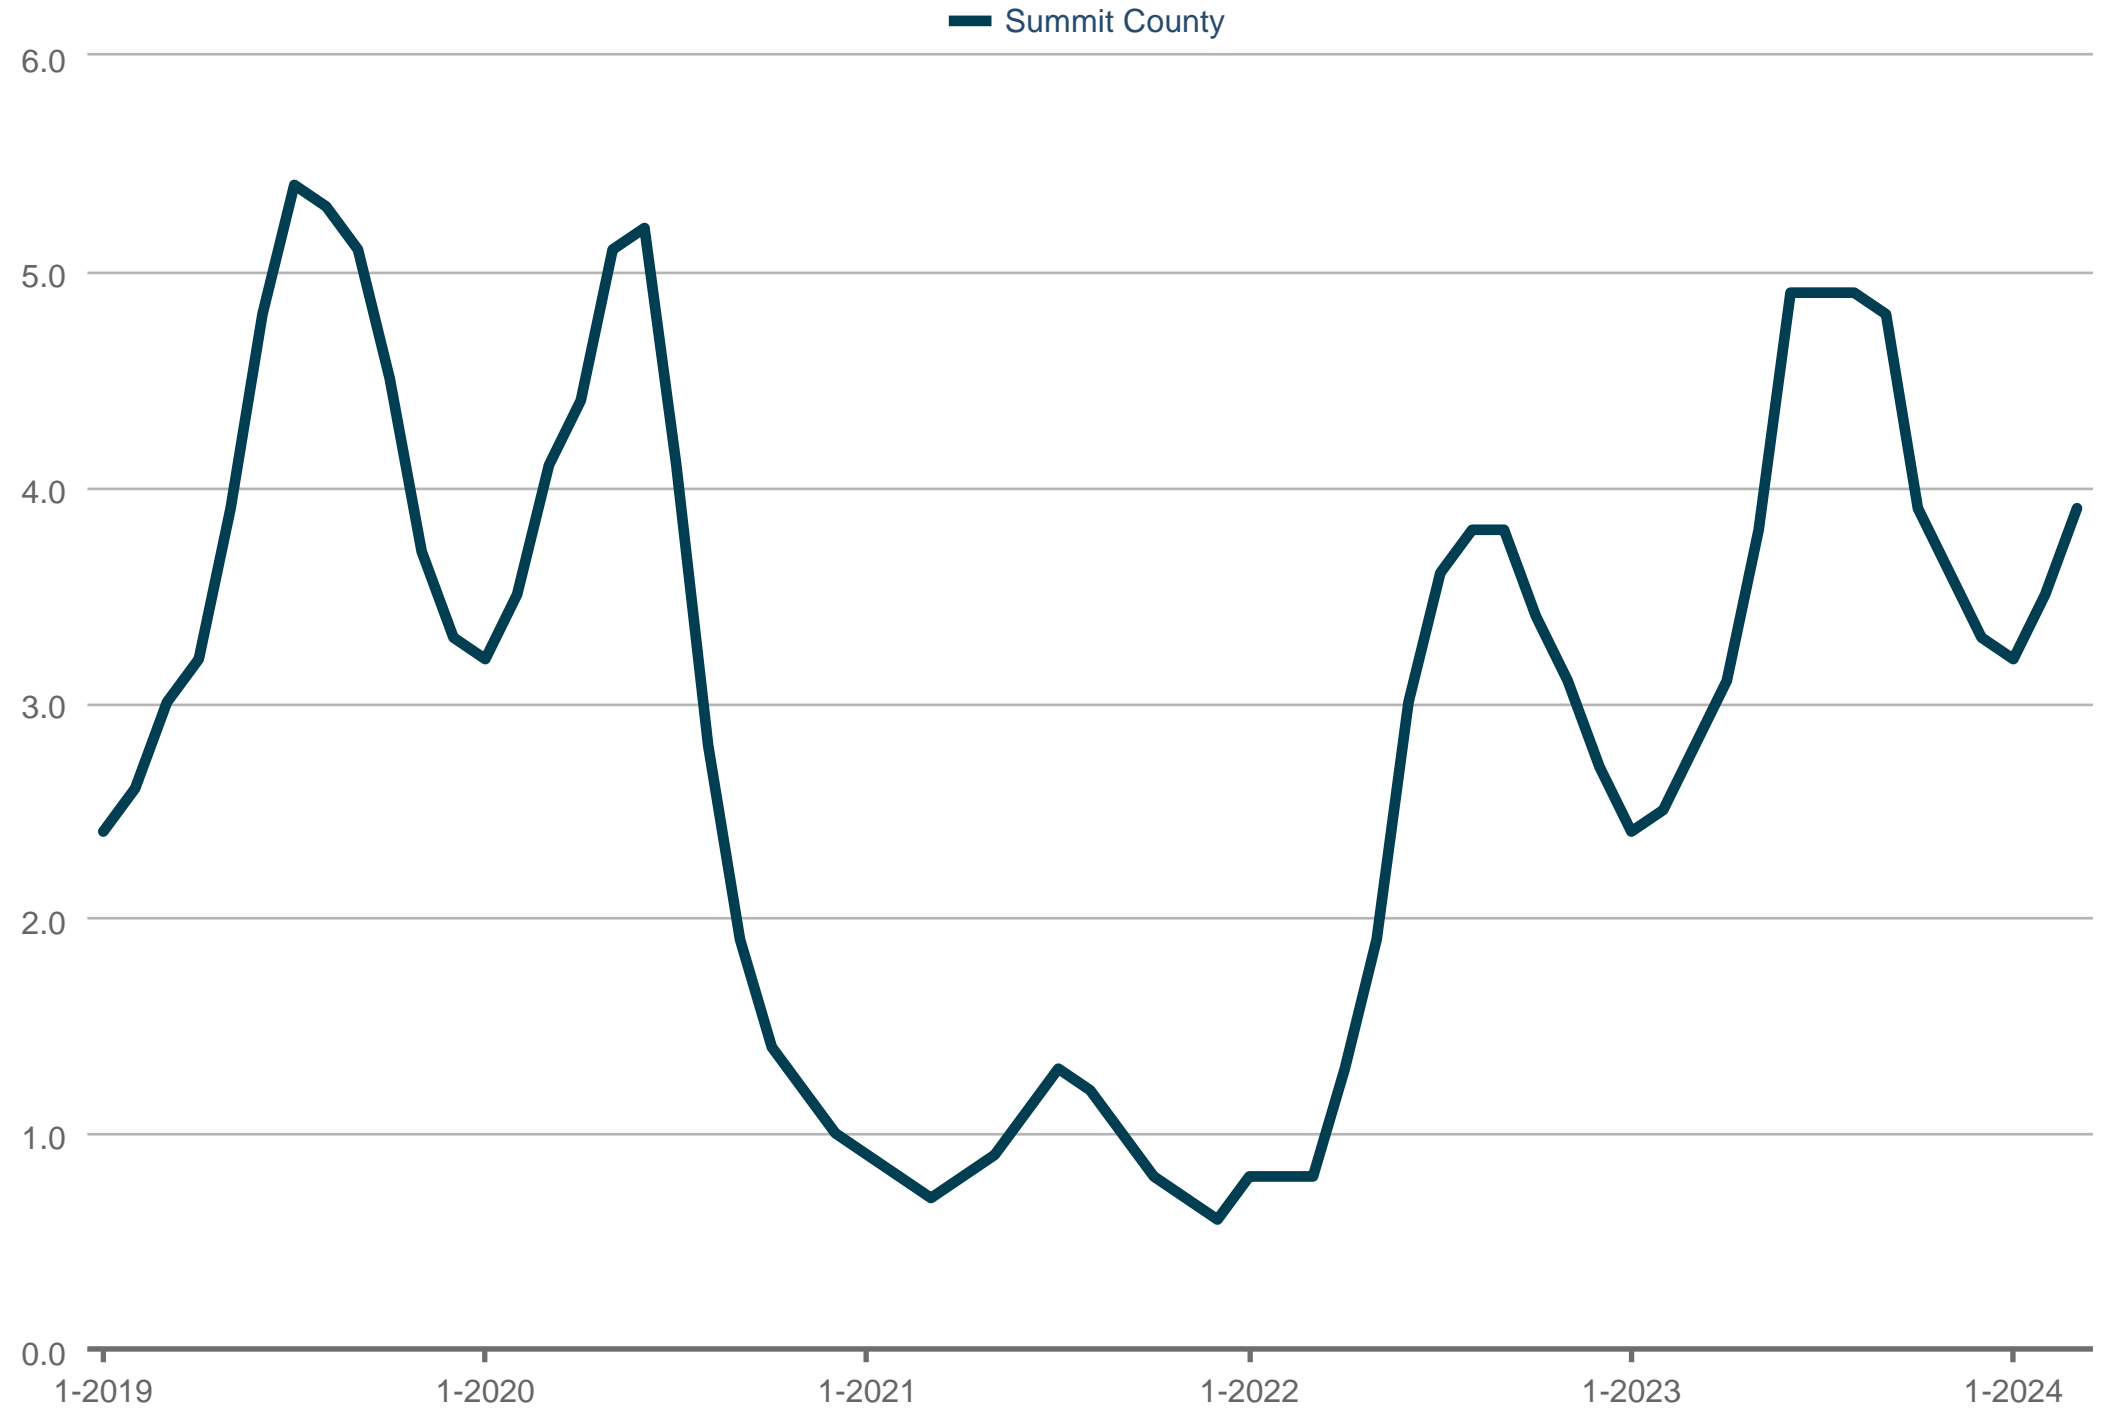

Months Supply of Homes for Sale

Summit County: Residential

Each data point is one month of activity. Data is from April 24, 2024.