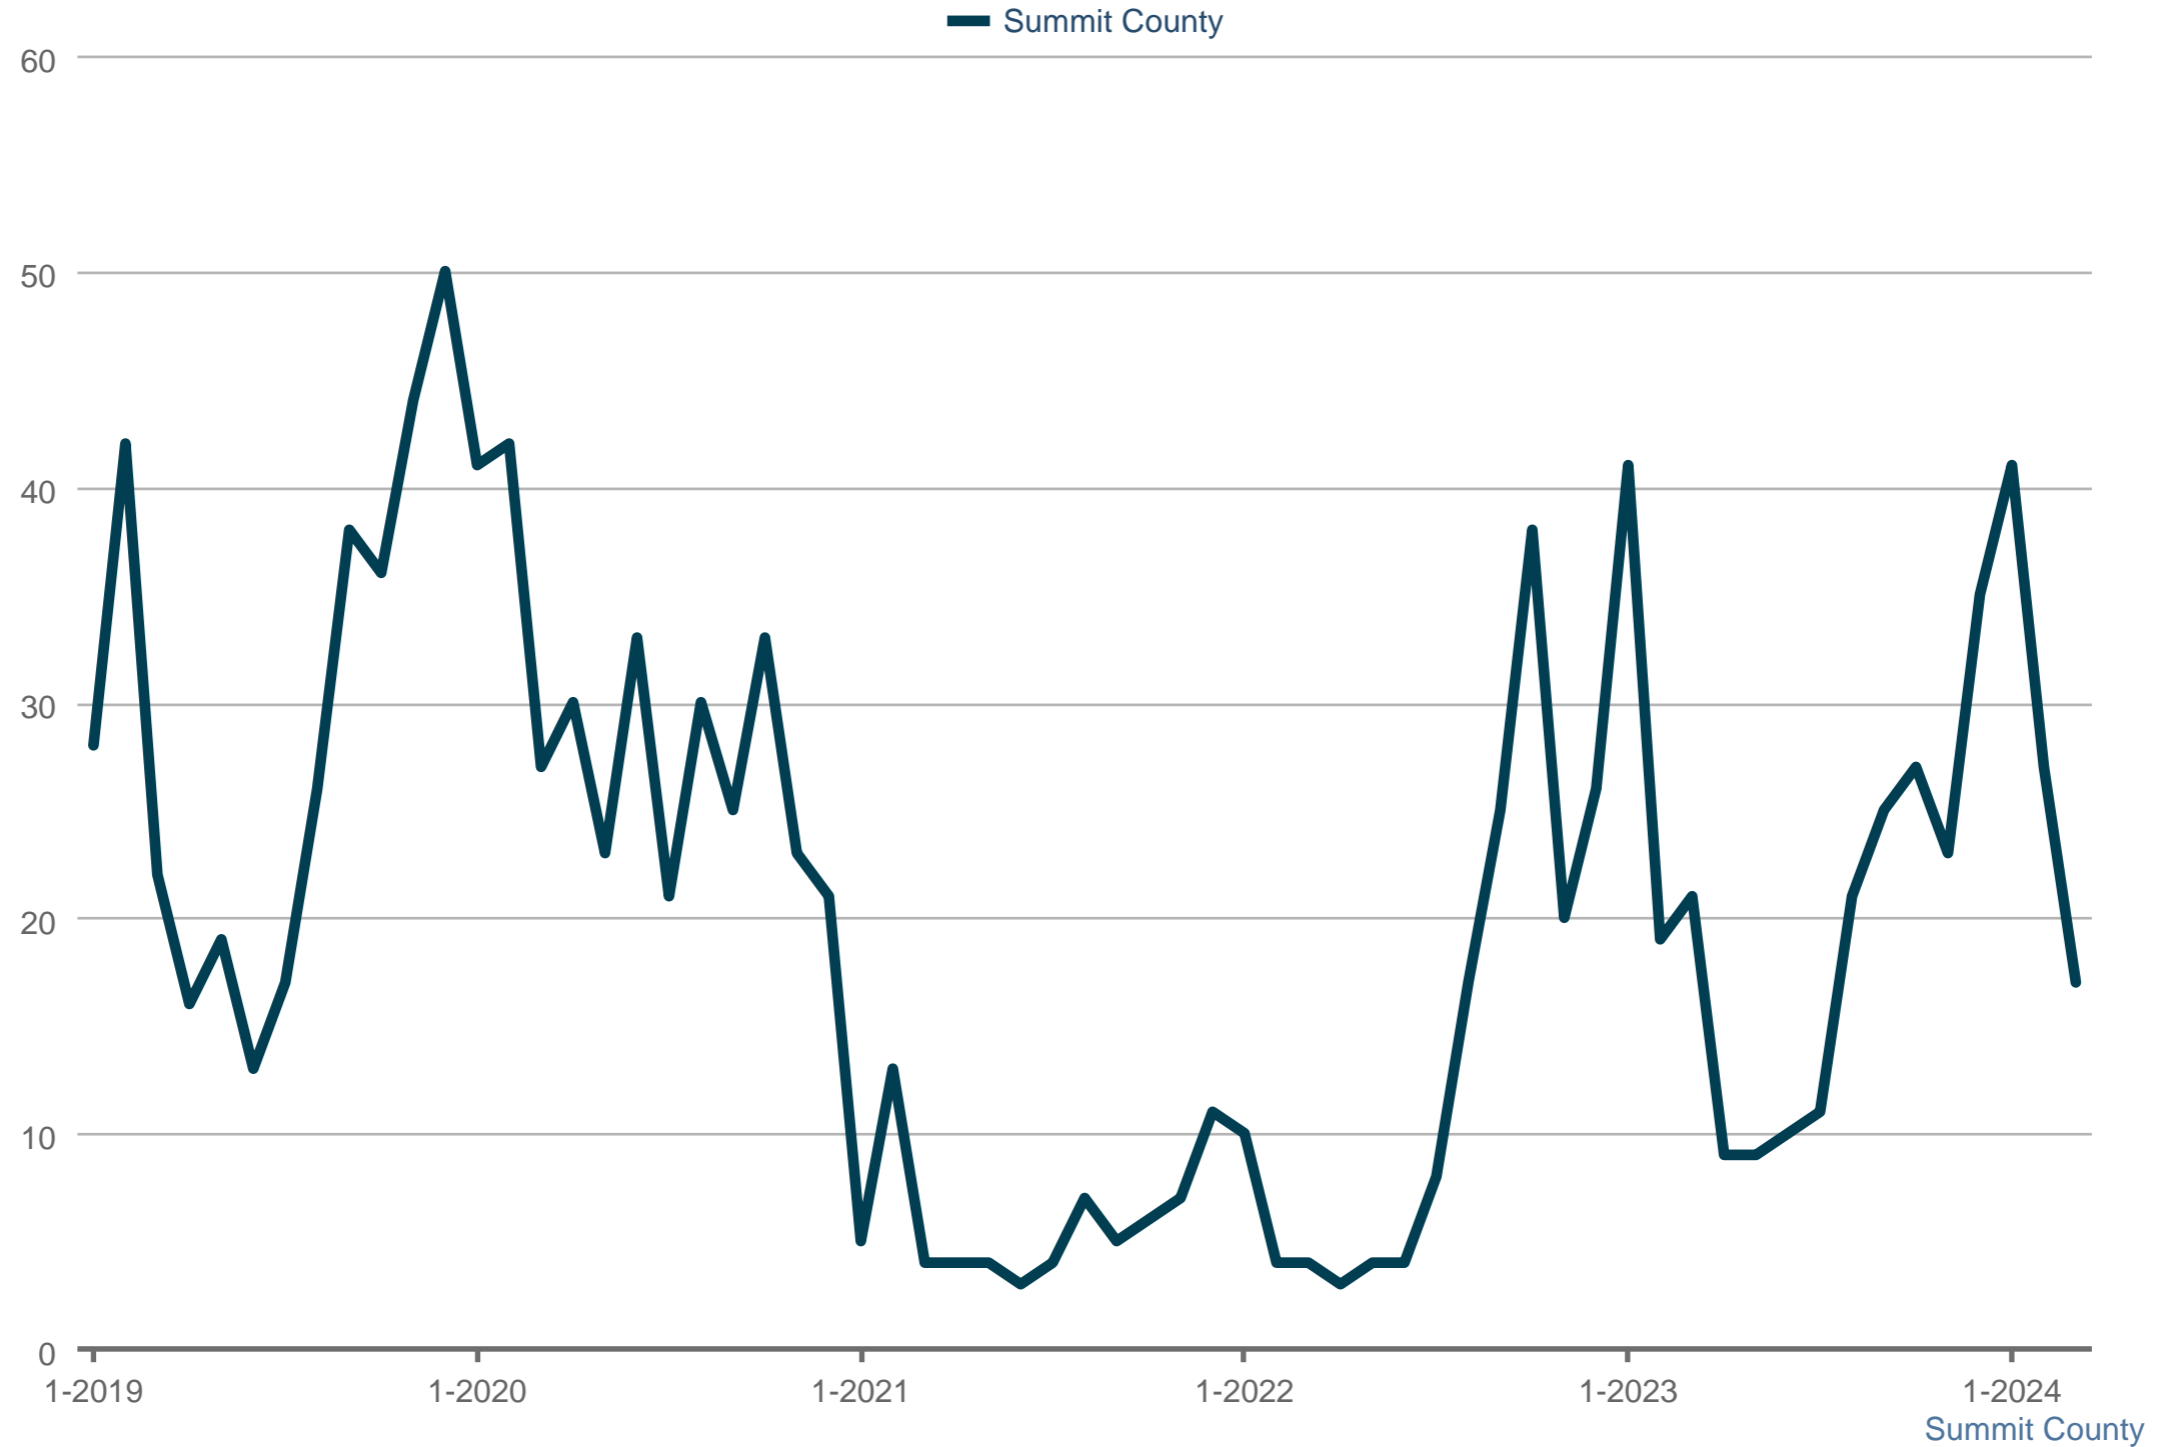

Median Days on Market

Each data point is one month of activity. Data is from April 25, 2024.

All data from the Summit MLS, Inc. InfoSparks © 2024 ShowingTime.