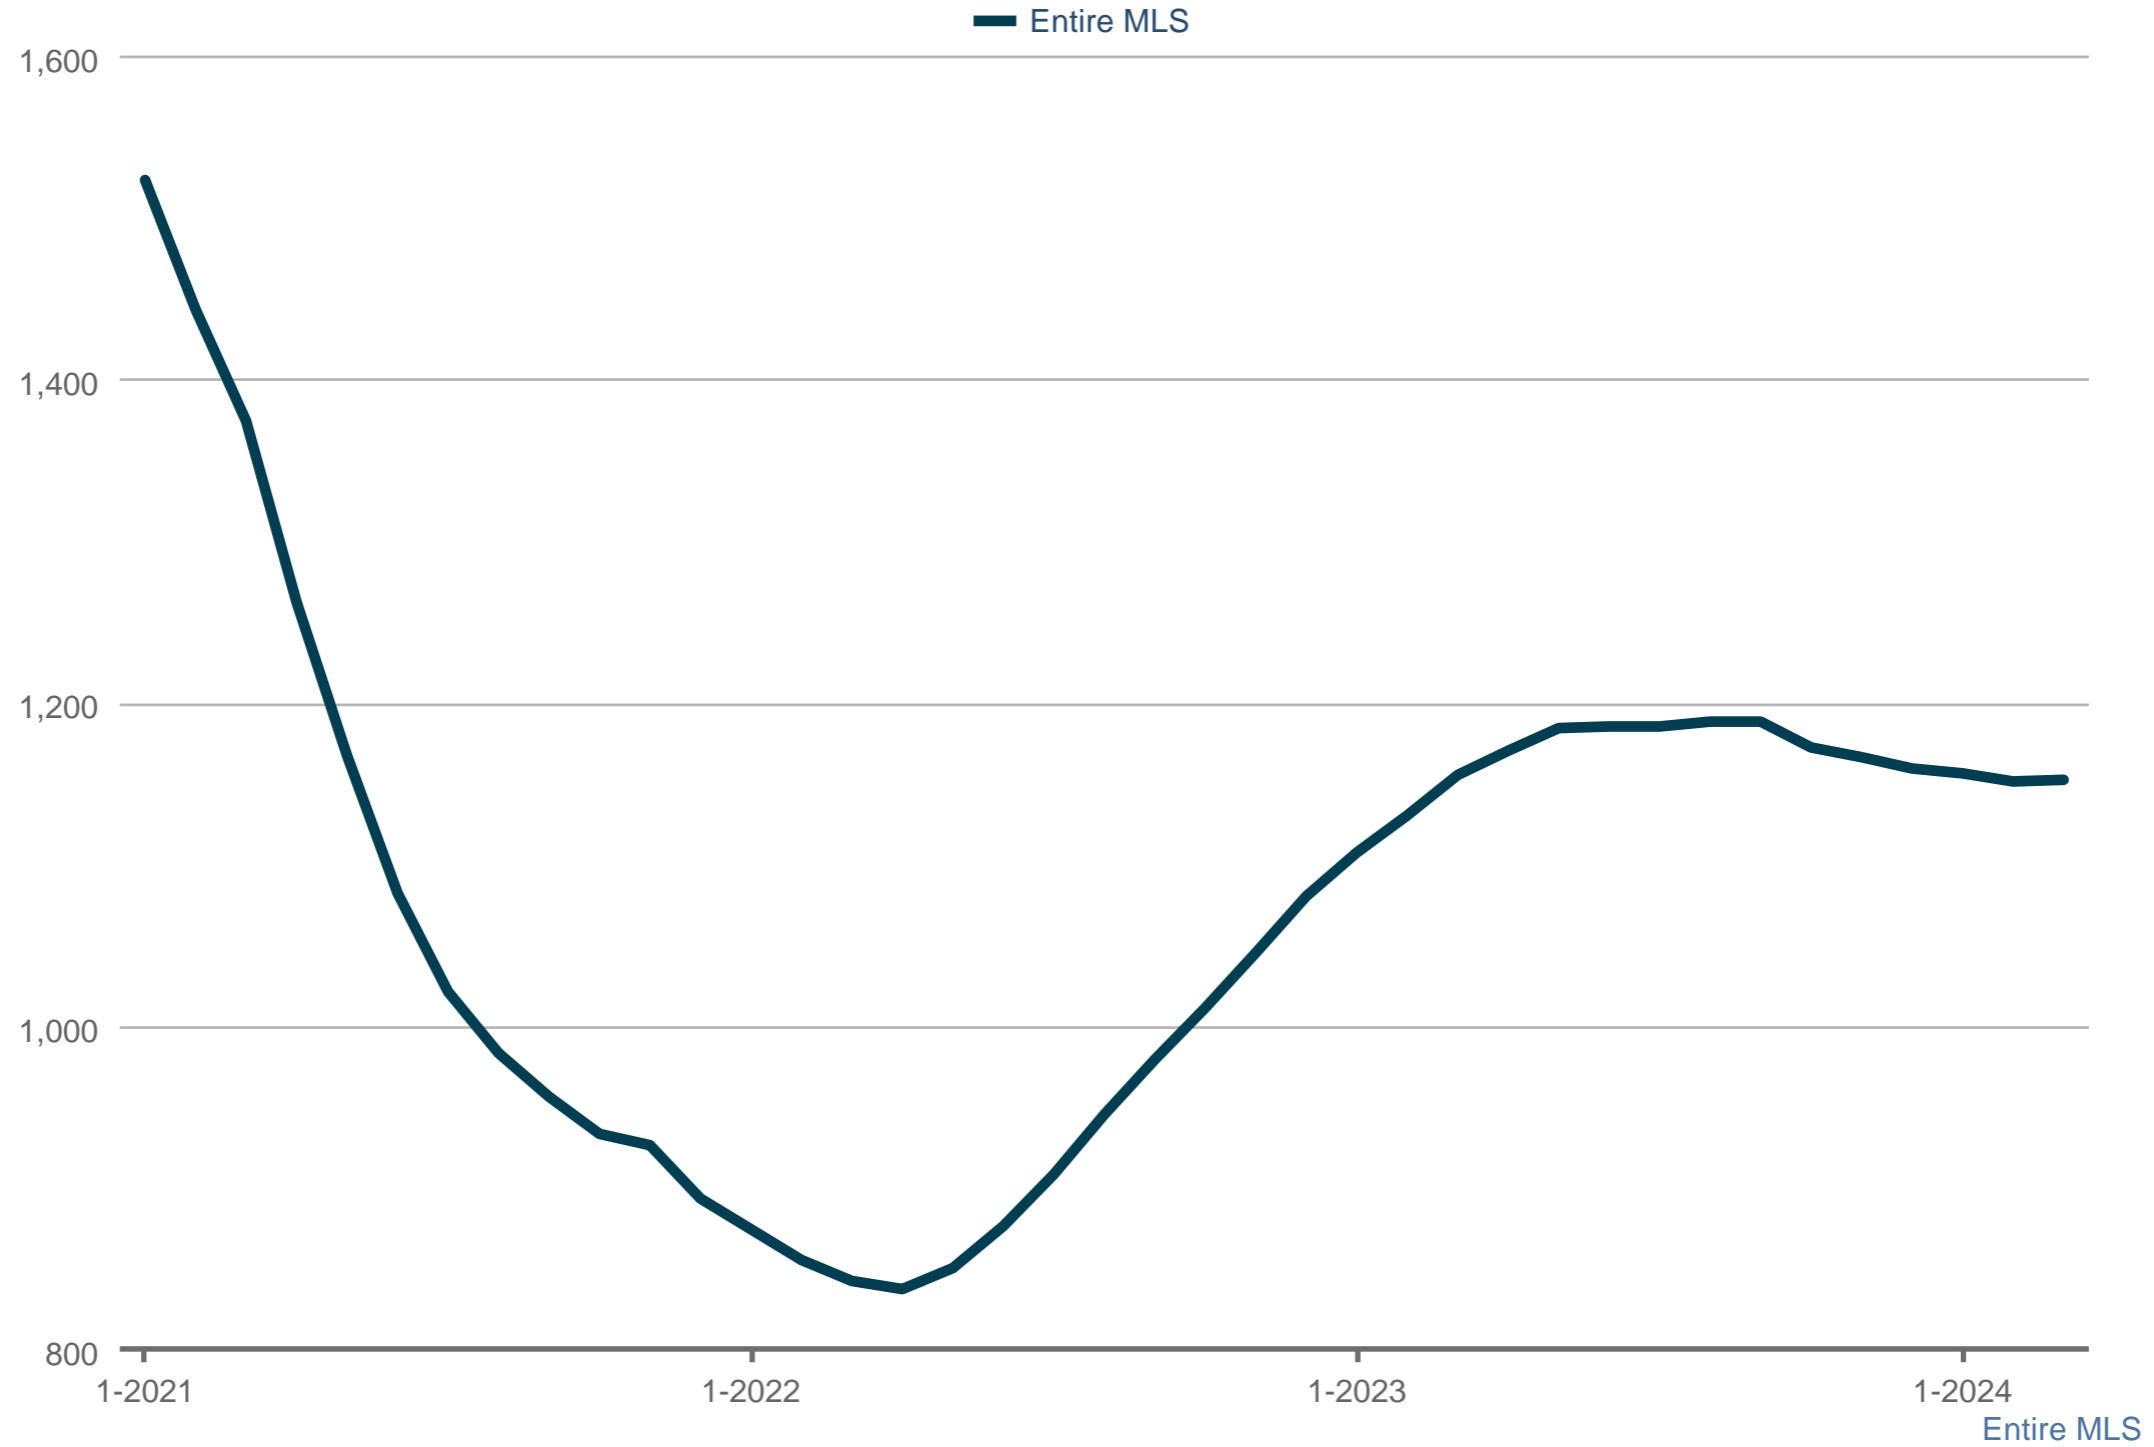

Kelie Gray

Real Estate Matchmaker - Summit Real Estate

Office: (970) 468-6800

Cell: (970) 406-0537

kelie@summitrealestate.com

www.SummitRealEstate.com

Active Listings

Each data point is 12 months of activity. Data is from April 29, 2024.