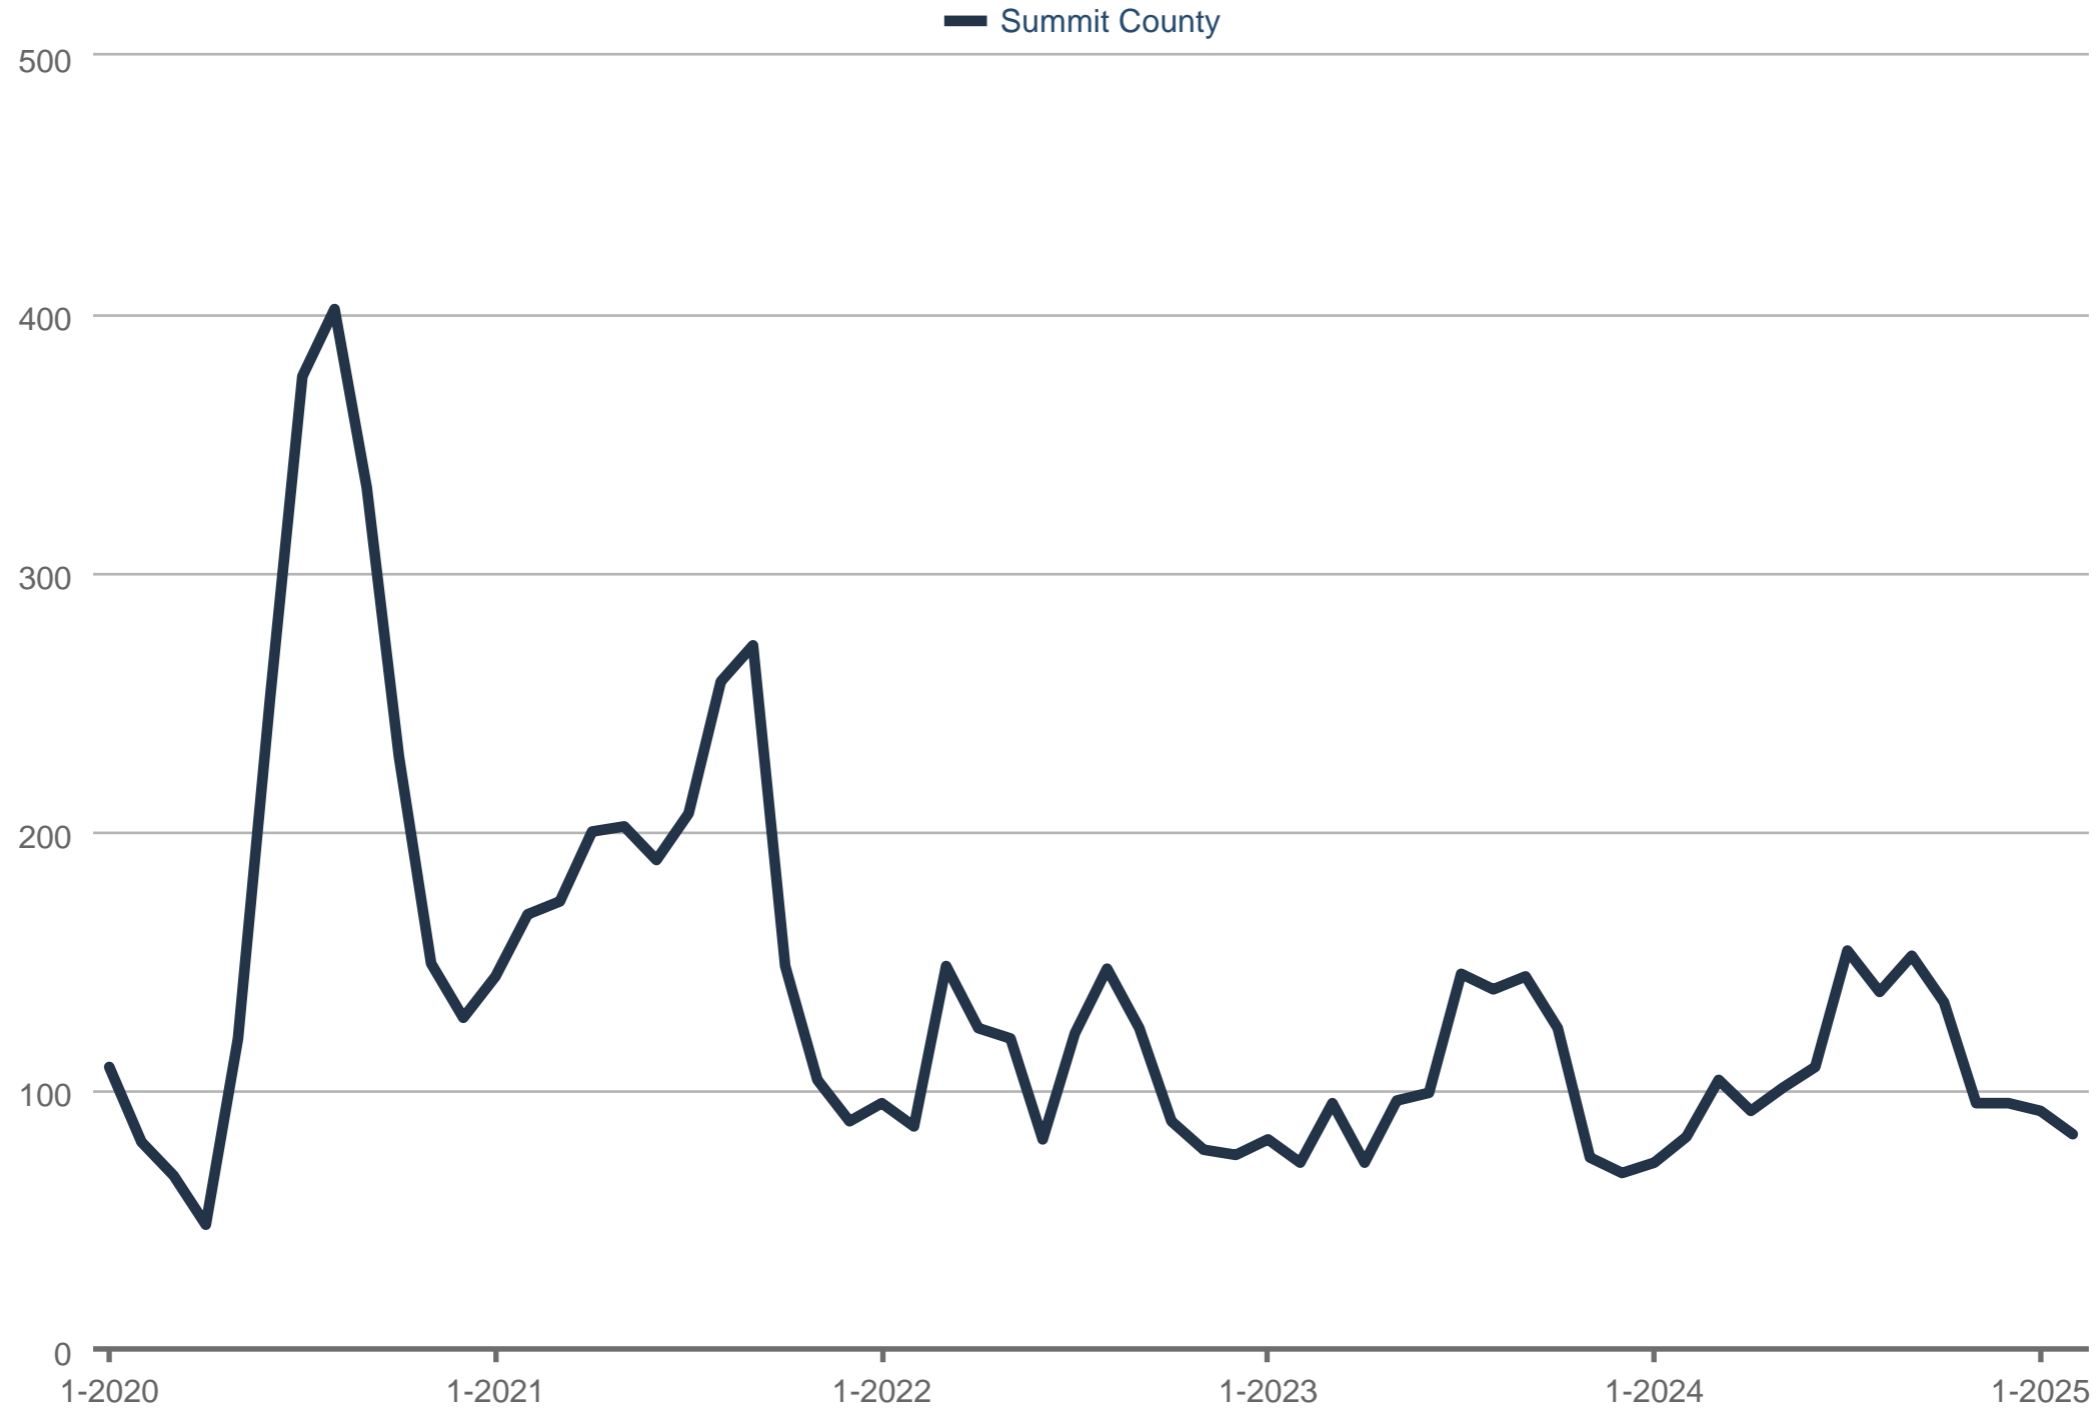

Pending Sales

Summit County: Residential

Each data point is one month of activity. Data is from March 4, 2025.