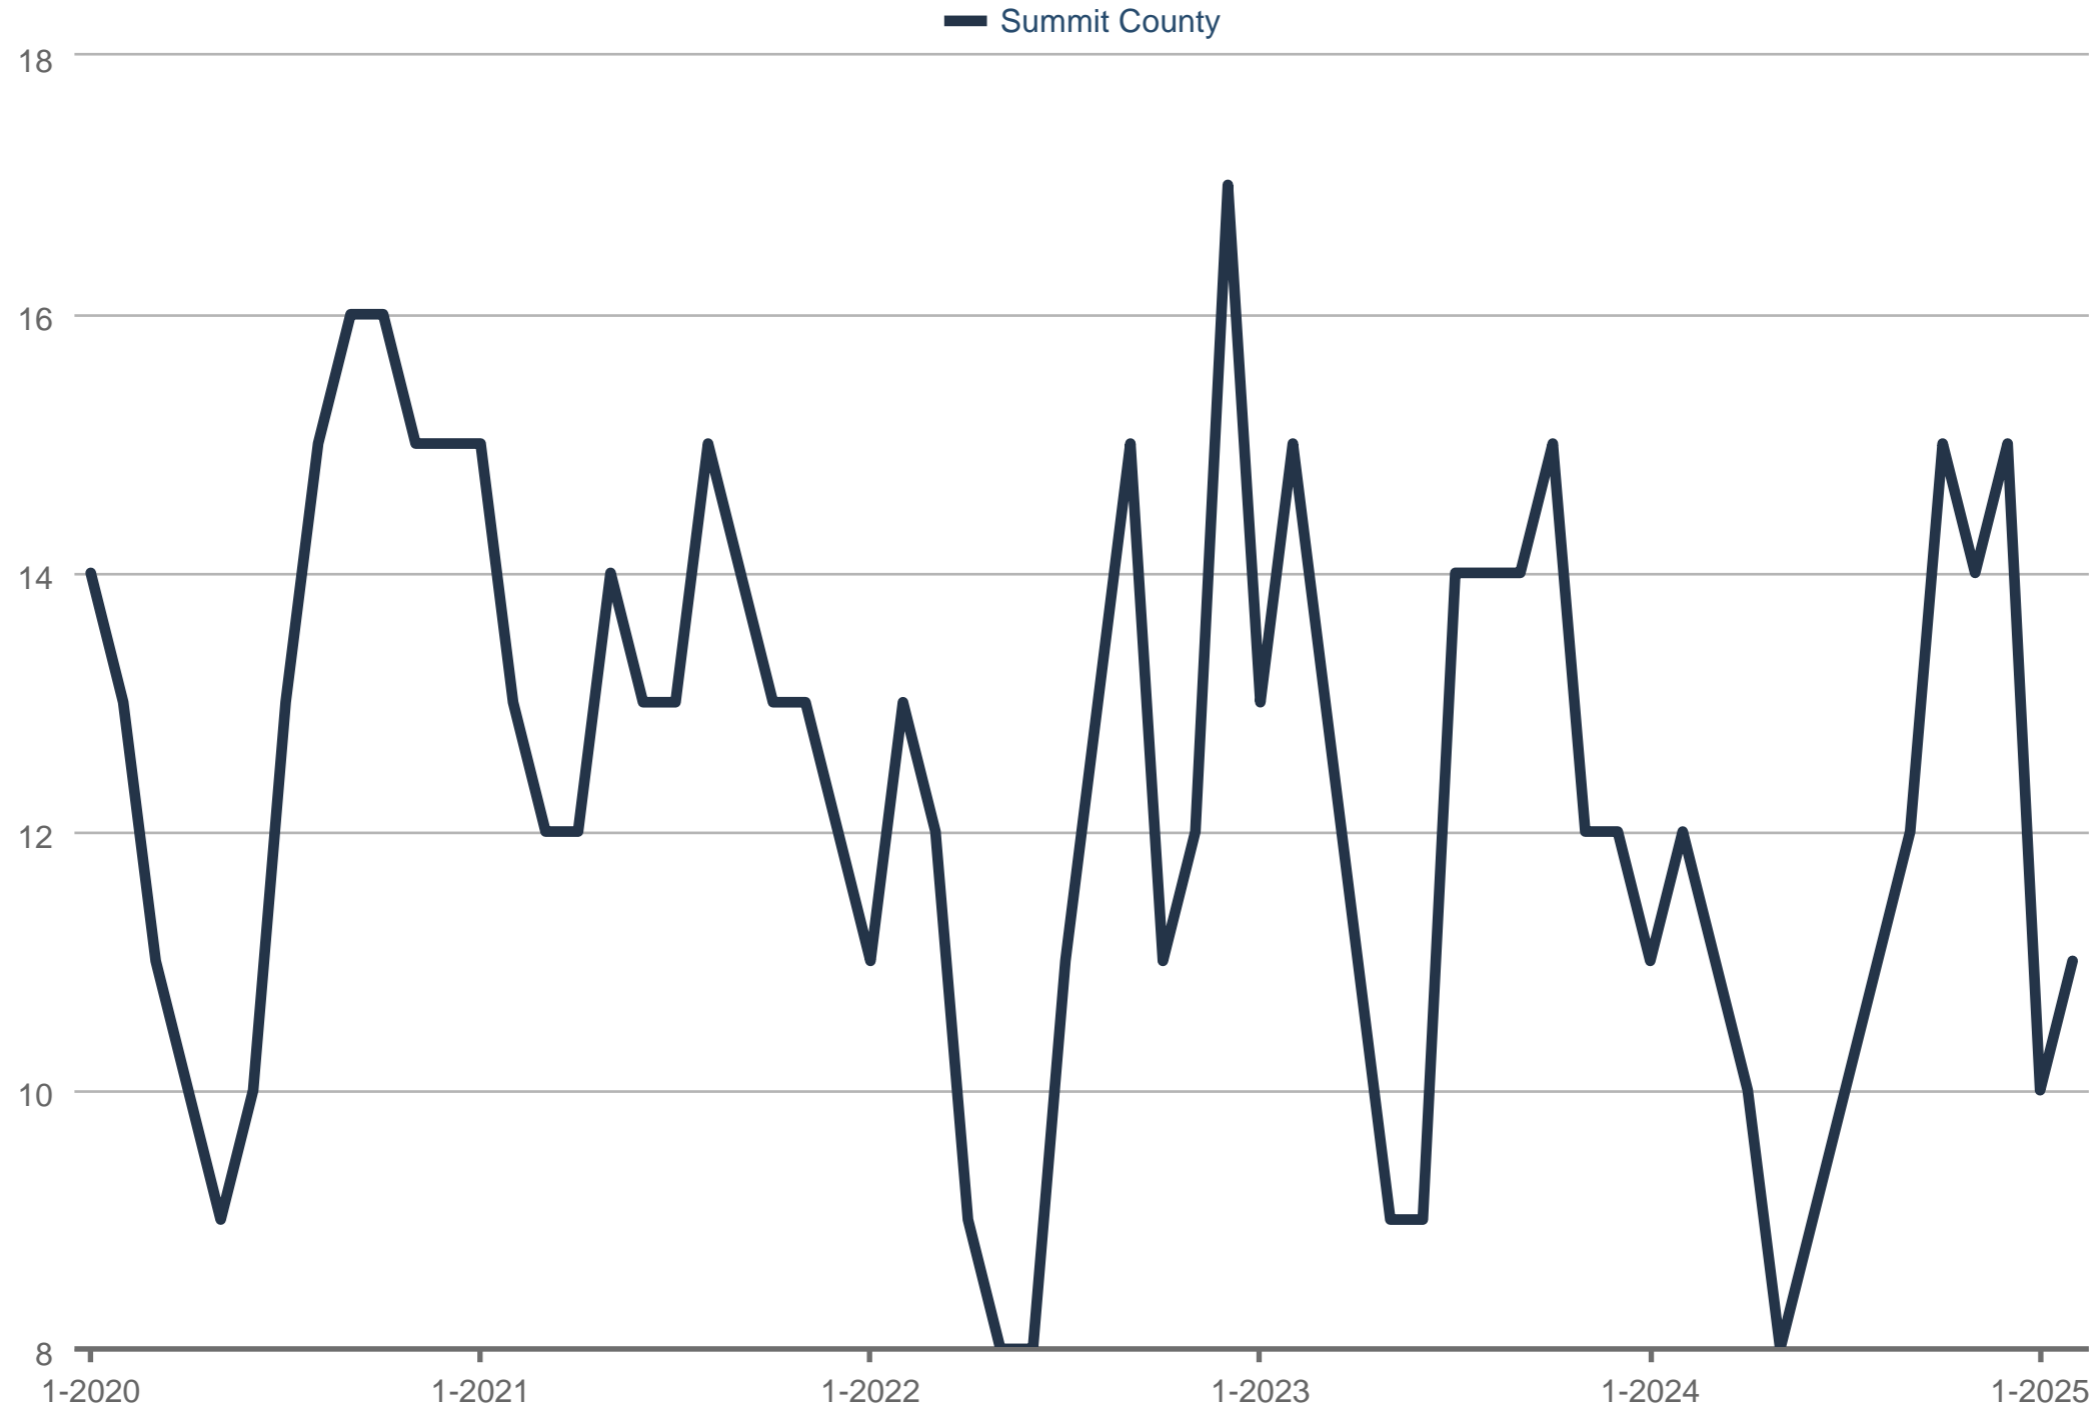

### Average Showings to Pending

Summit County: Residential

Each data point is one month of activity. Data is from March 4, 2025.