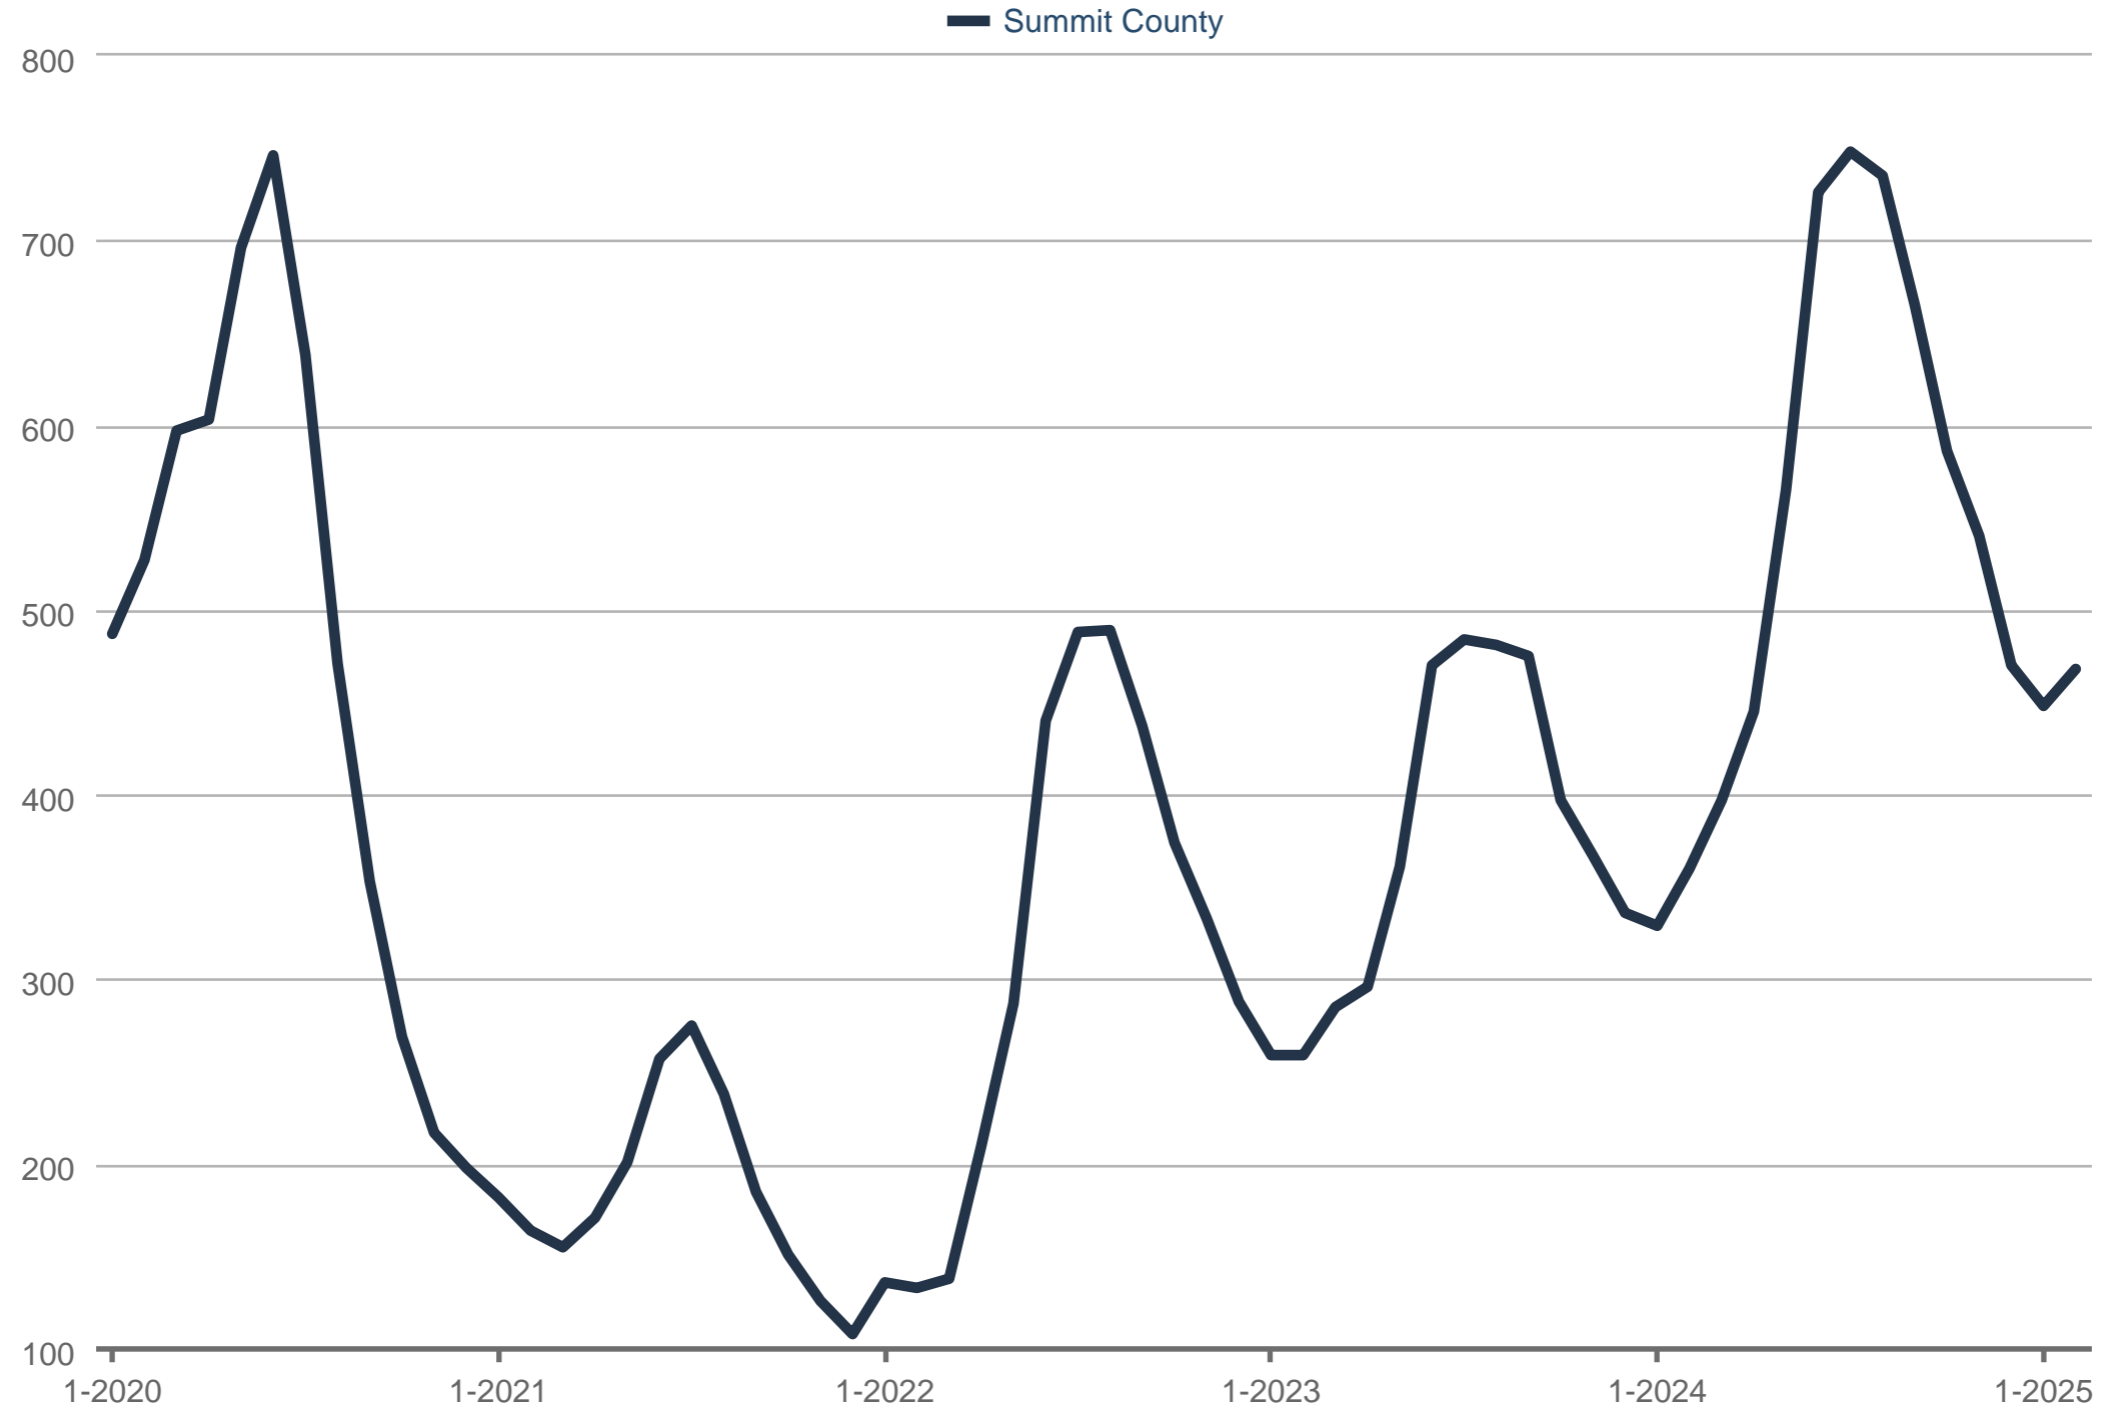

Active Listings

Summit County: Residential

Each data point is one month of activity. Data is from March 4, 2025.