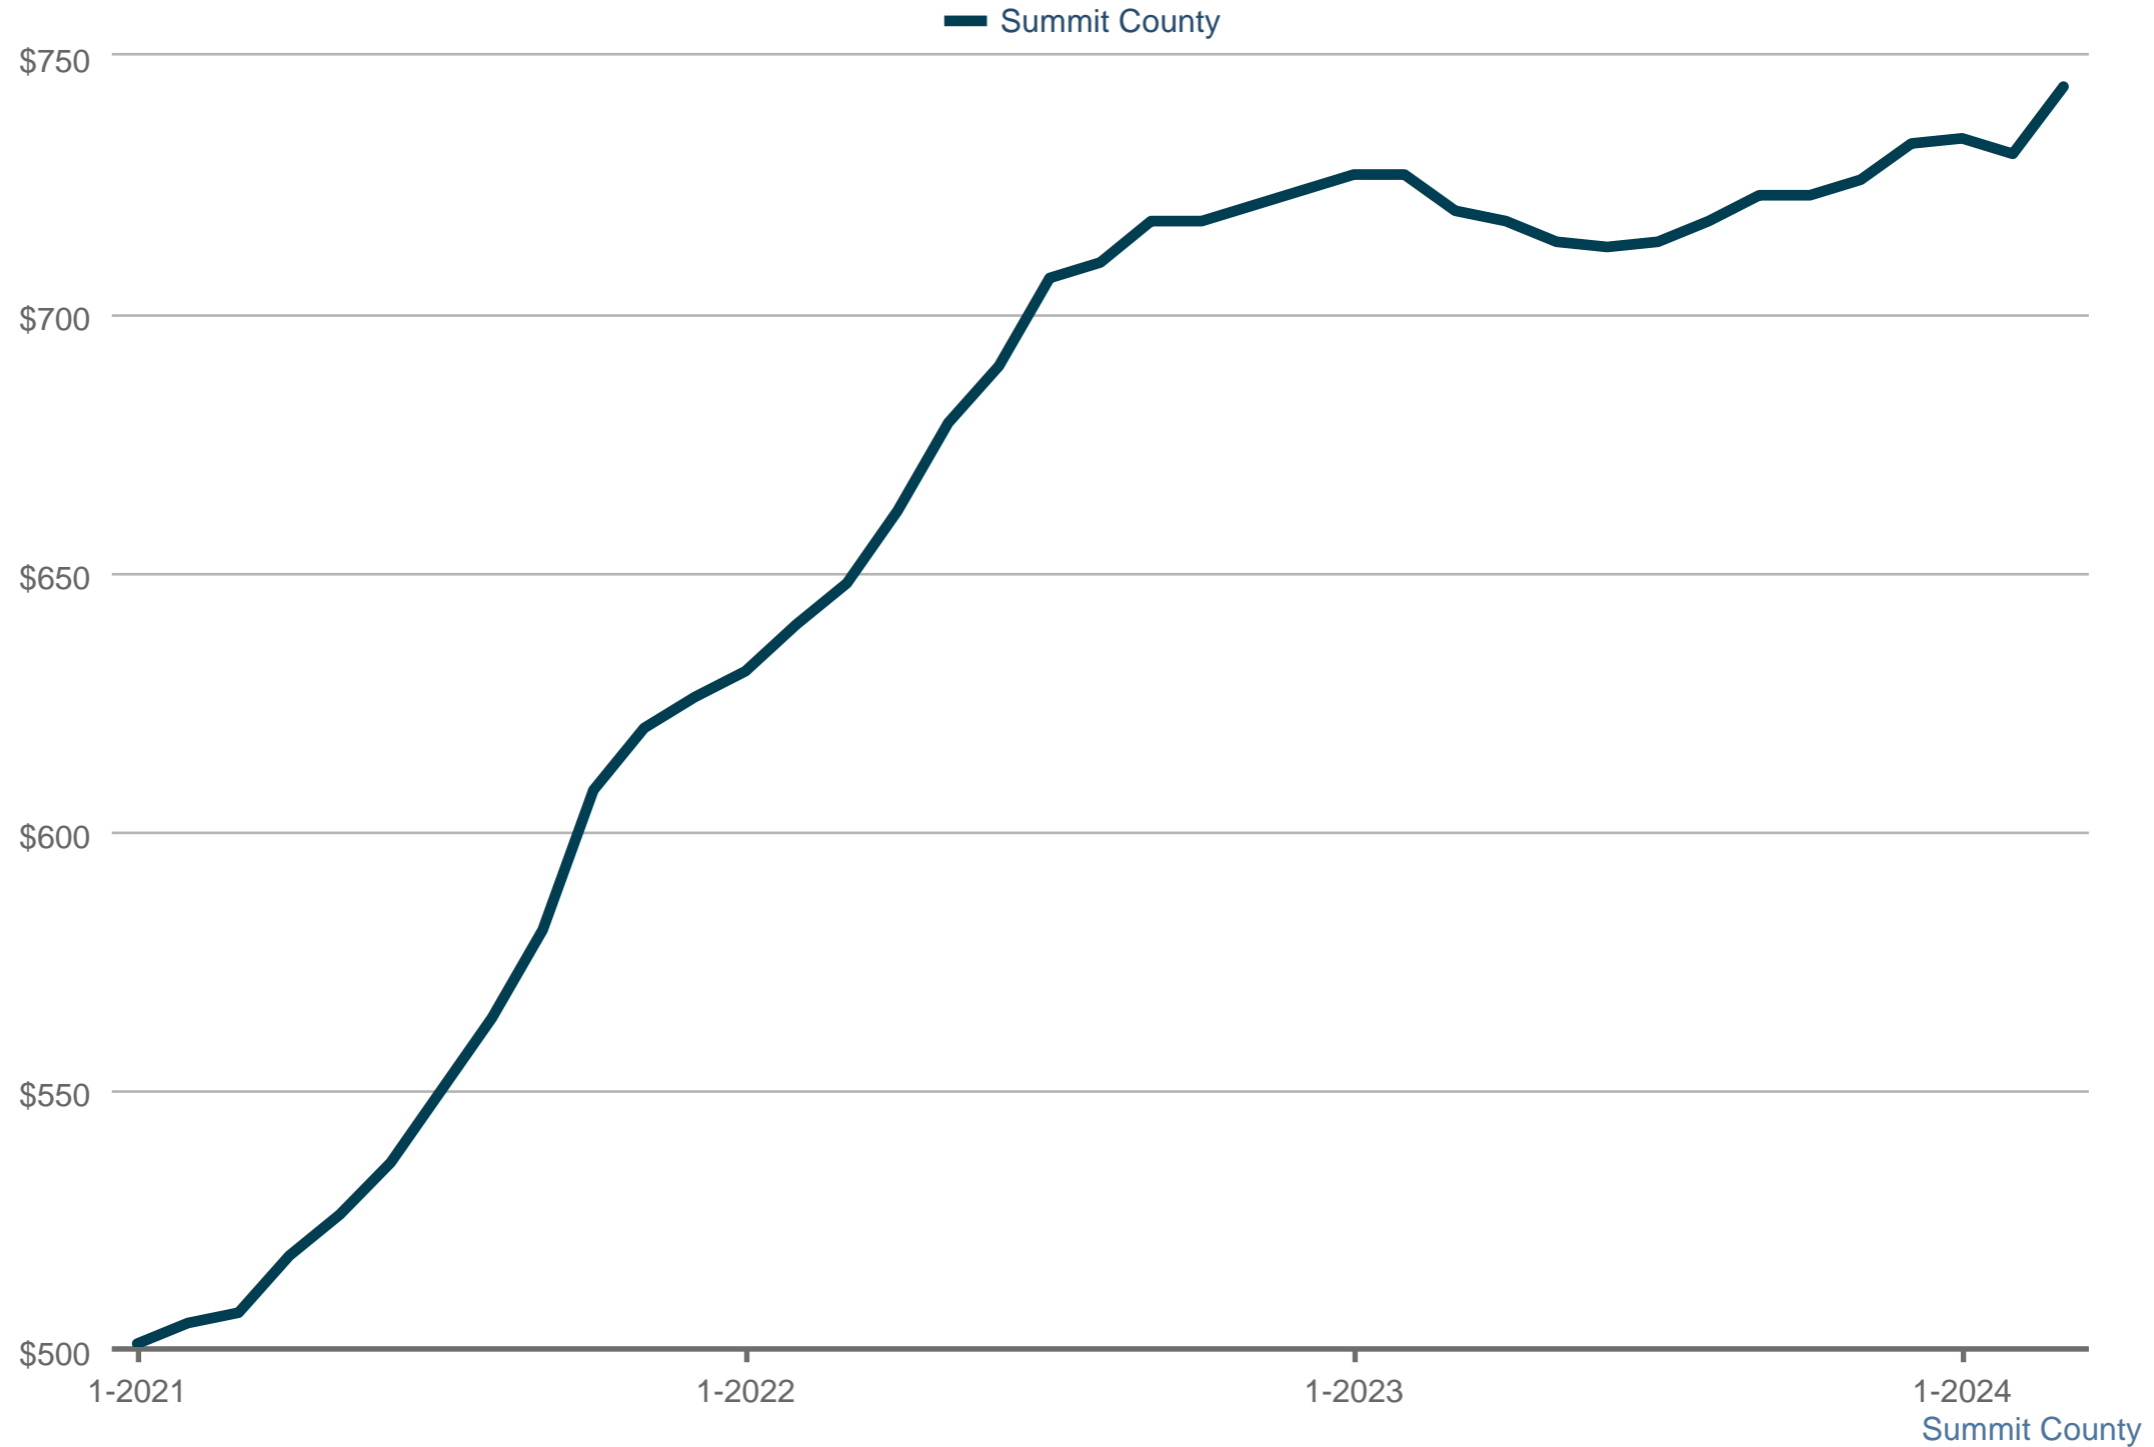

Median Price Per Square Foot

Each data point is 12 months of activity. Data is from April 27, 2024.

All data from the Summit MLS, Inc. InfoSparks © 2024 ShowingTime.