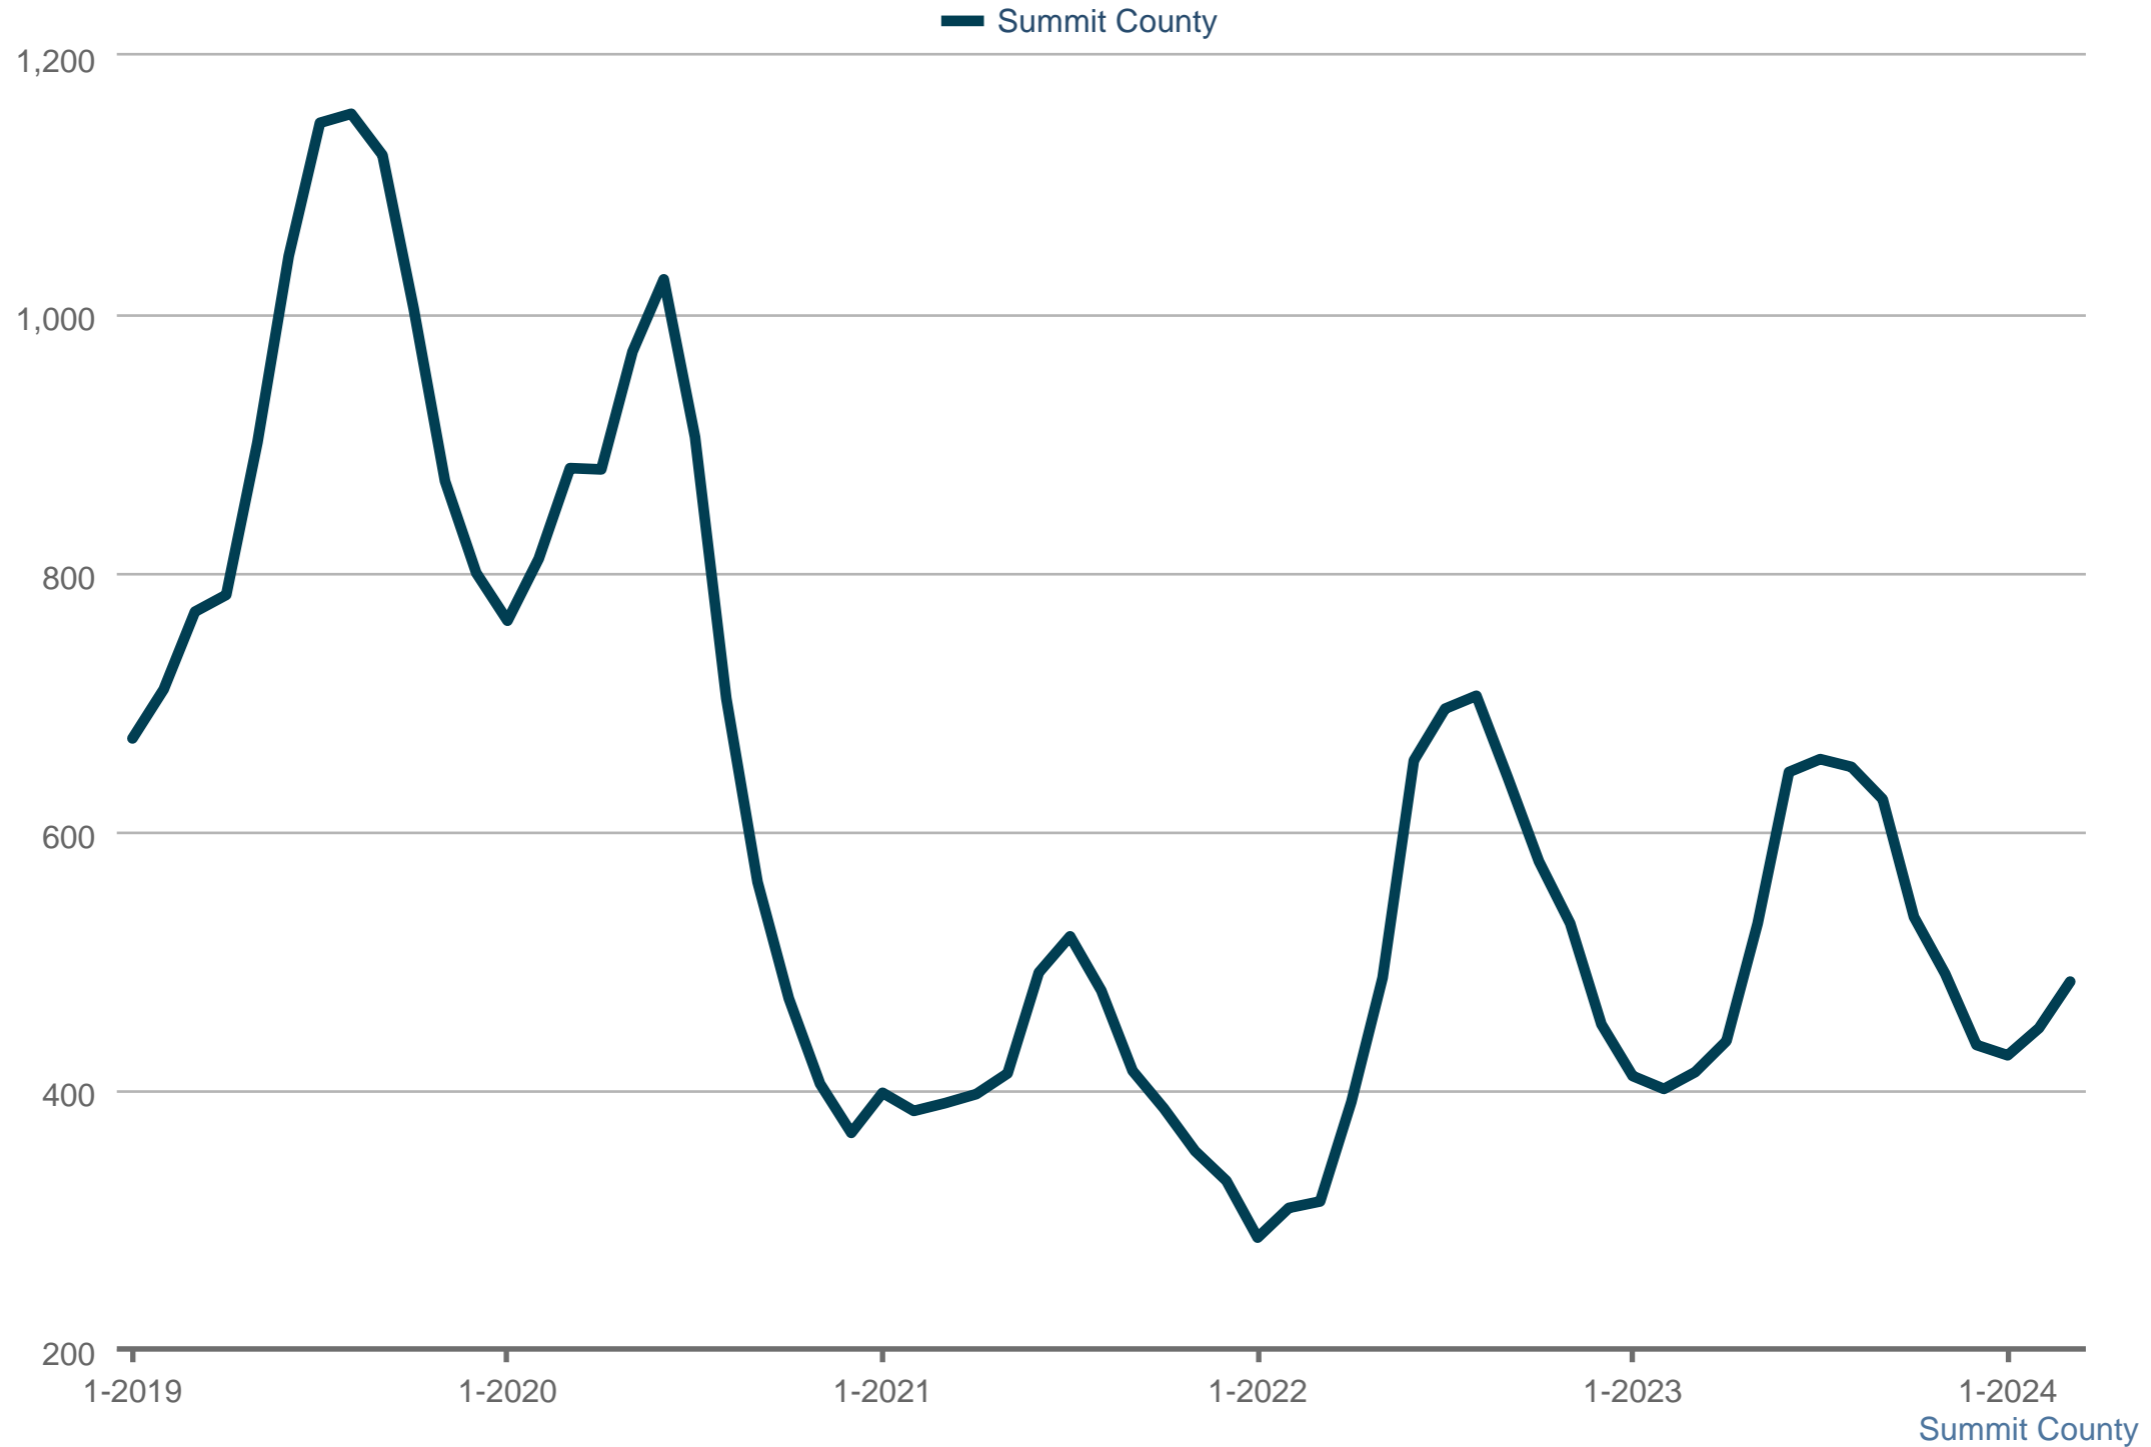

Active Listings

Each data point is one month of activity. Data is from April 26, 2024.

All data from the Summit MLS, Inc. InfoSparks © 2024 ShowingTime.