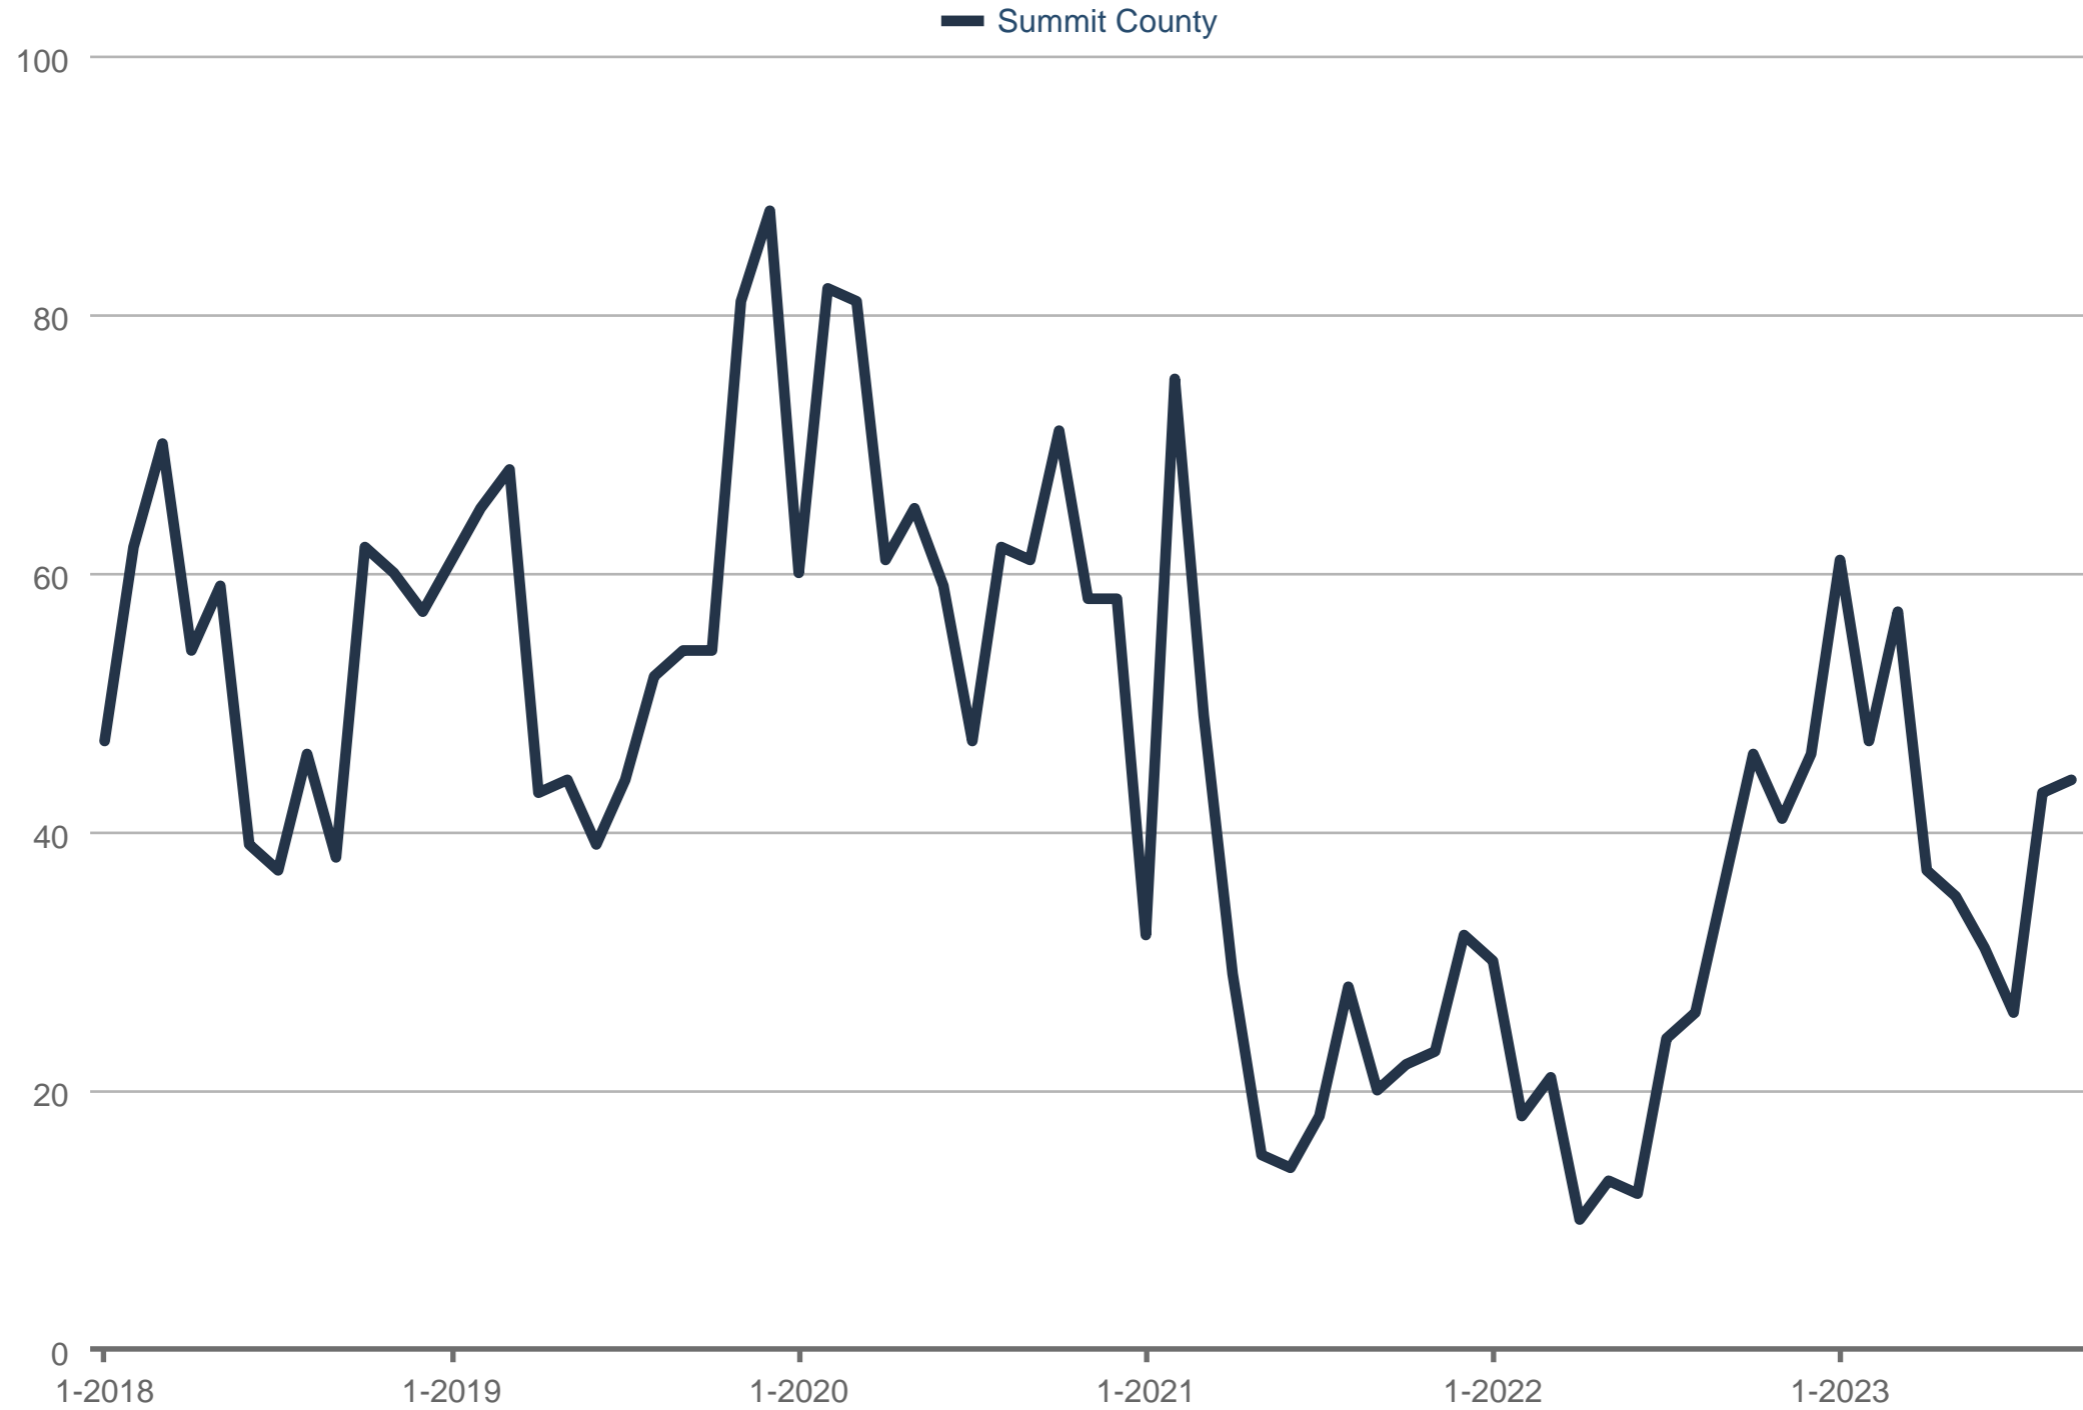

Average Days on Market

Summit County: Residential

Each data point is one month of activity. Data is from October 3, 2023.