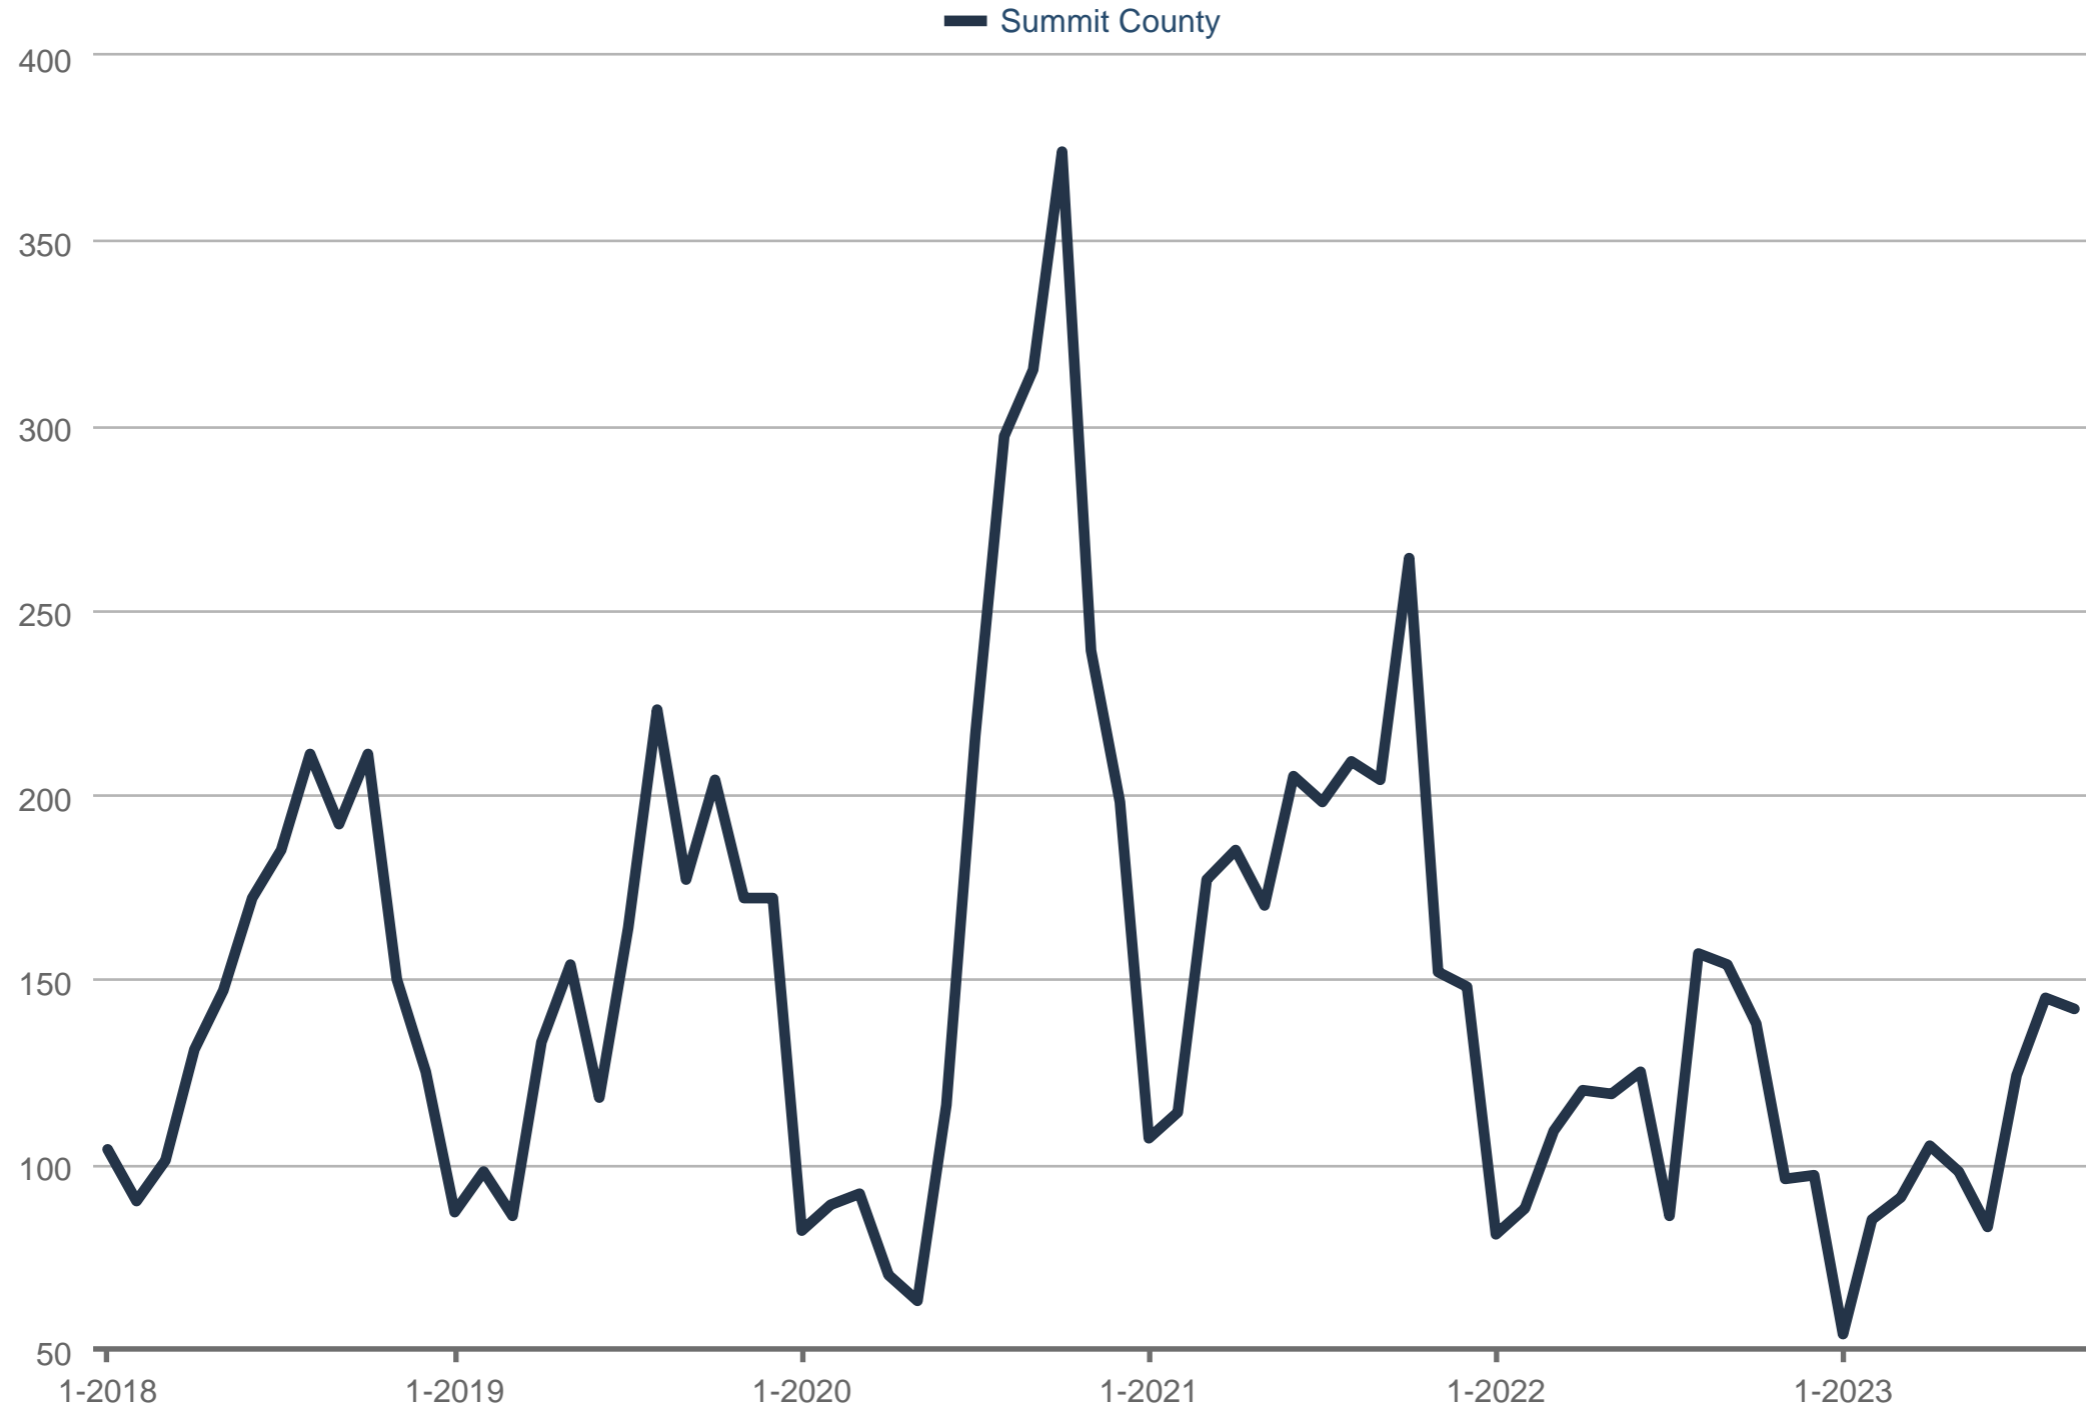

Sold Listings

Summit County: Residential

Each data point is one month of activity. Data is from October 3, 2023.