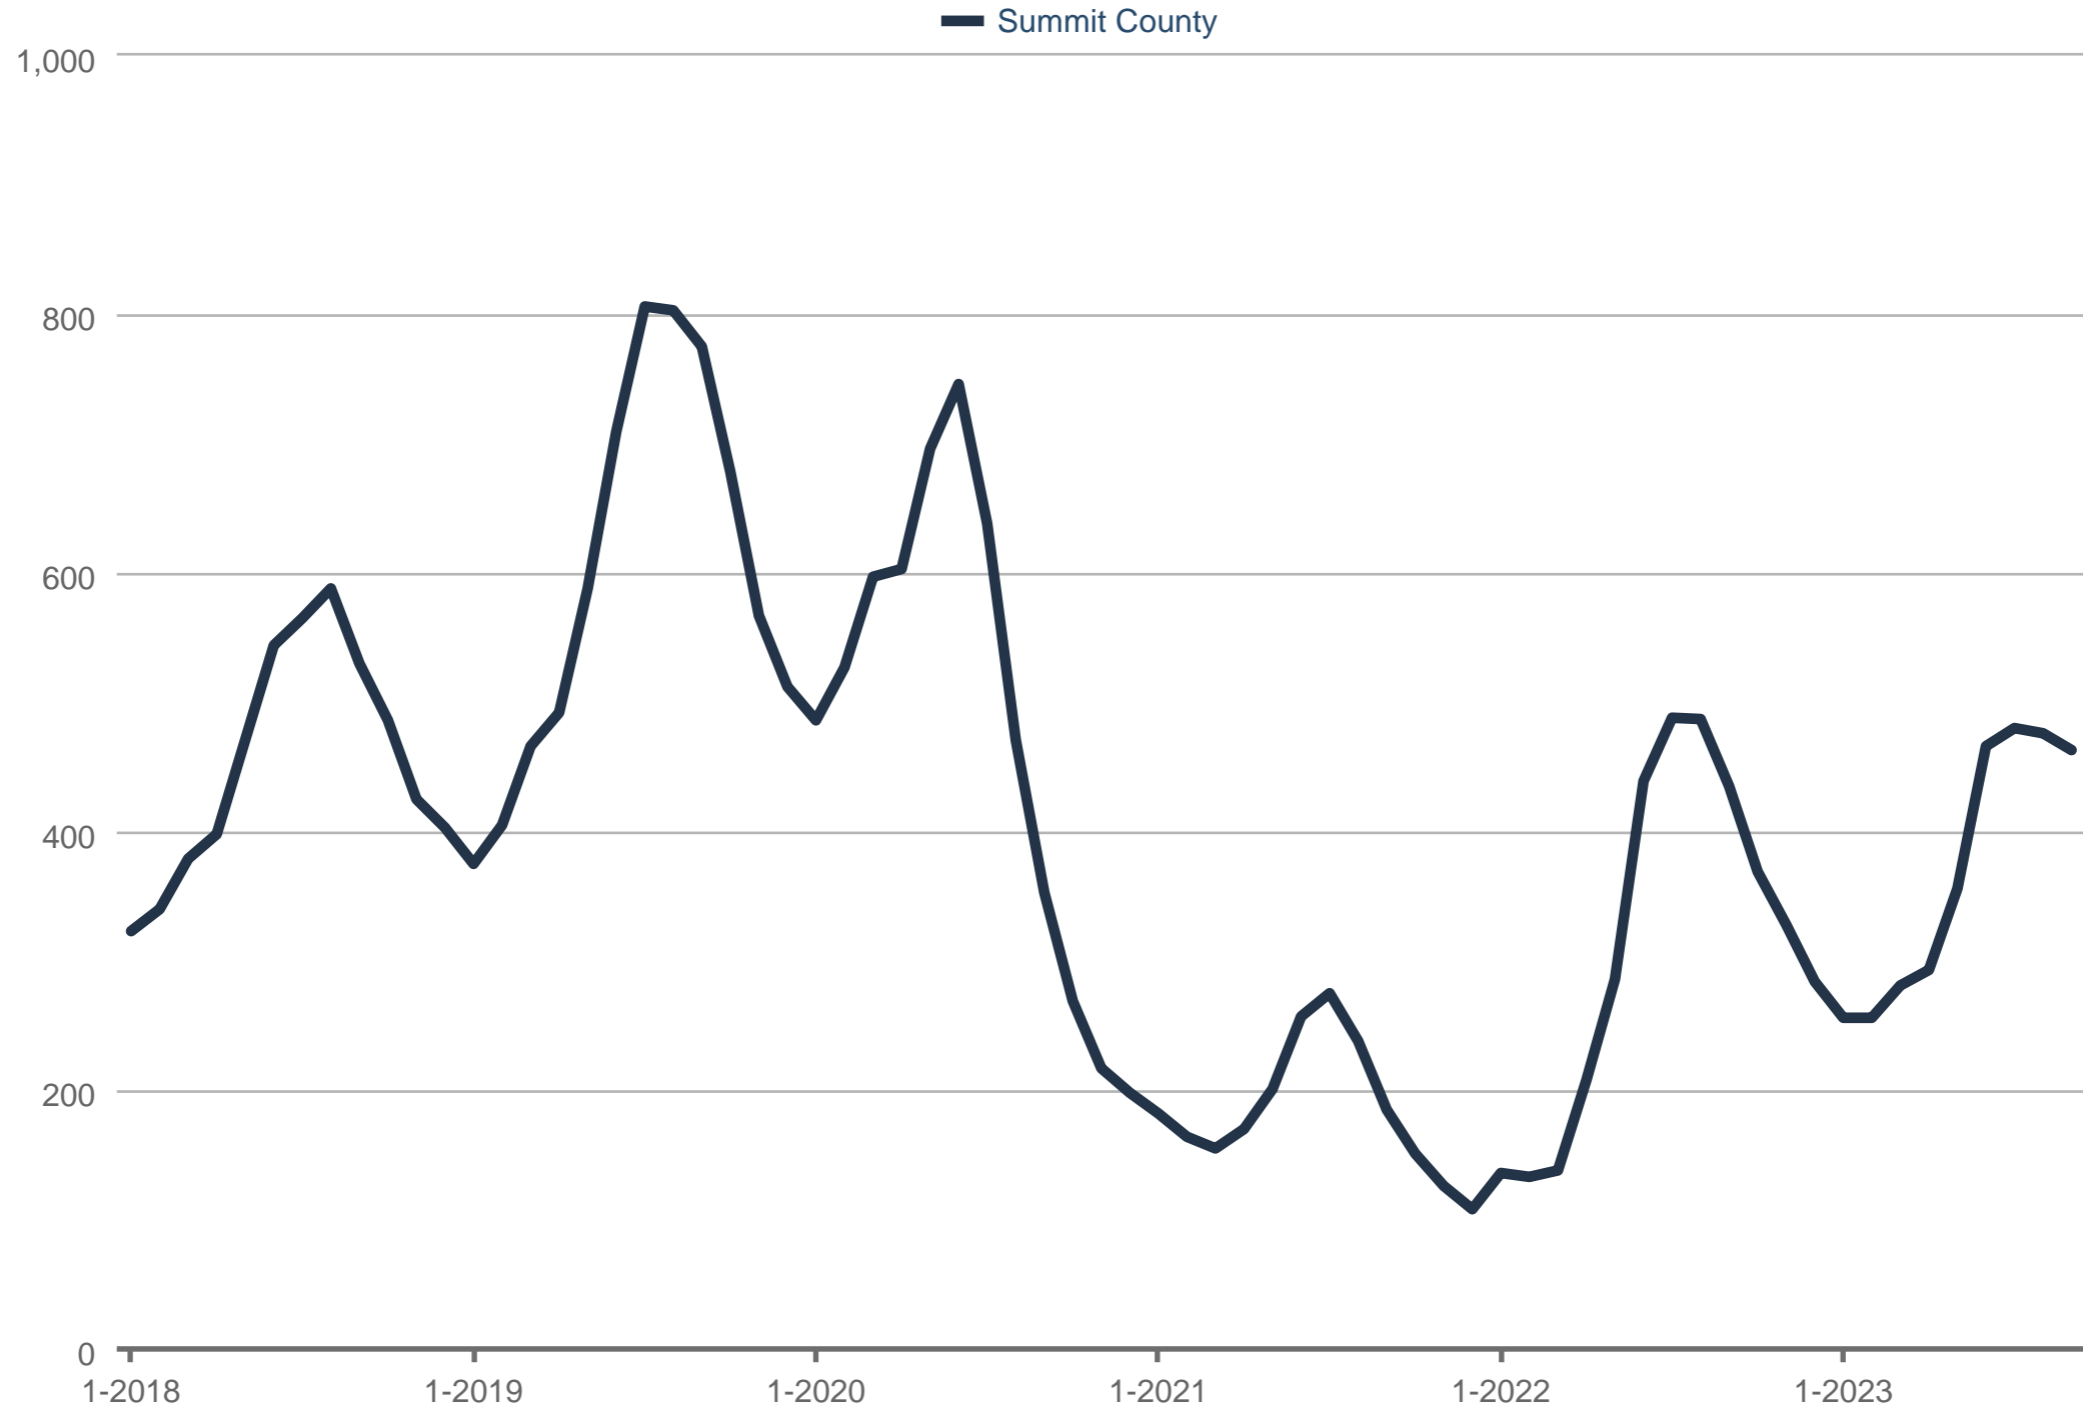

Active Listings

Summit County: Residential

Each data point is one month of activity. Data is from October 3, 2023.