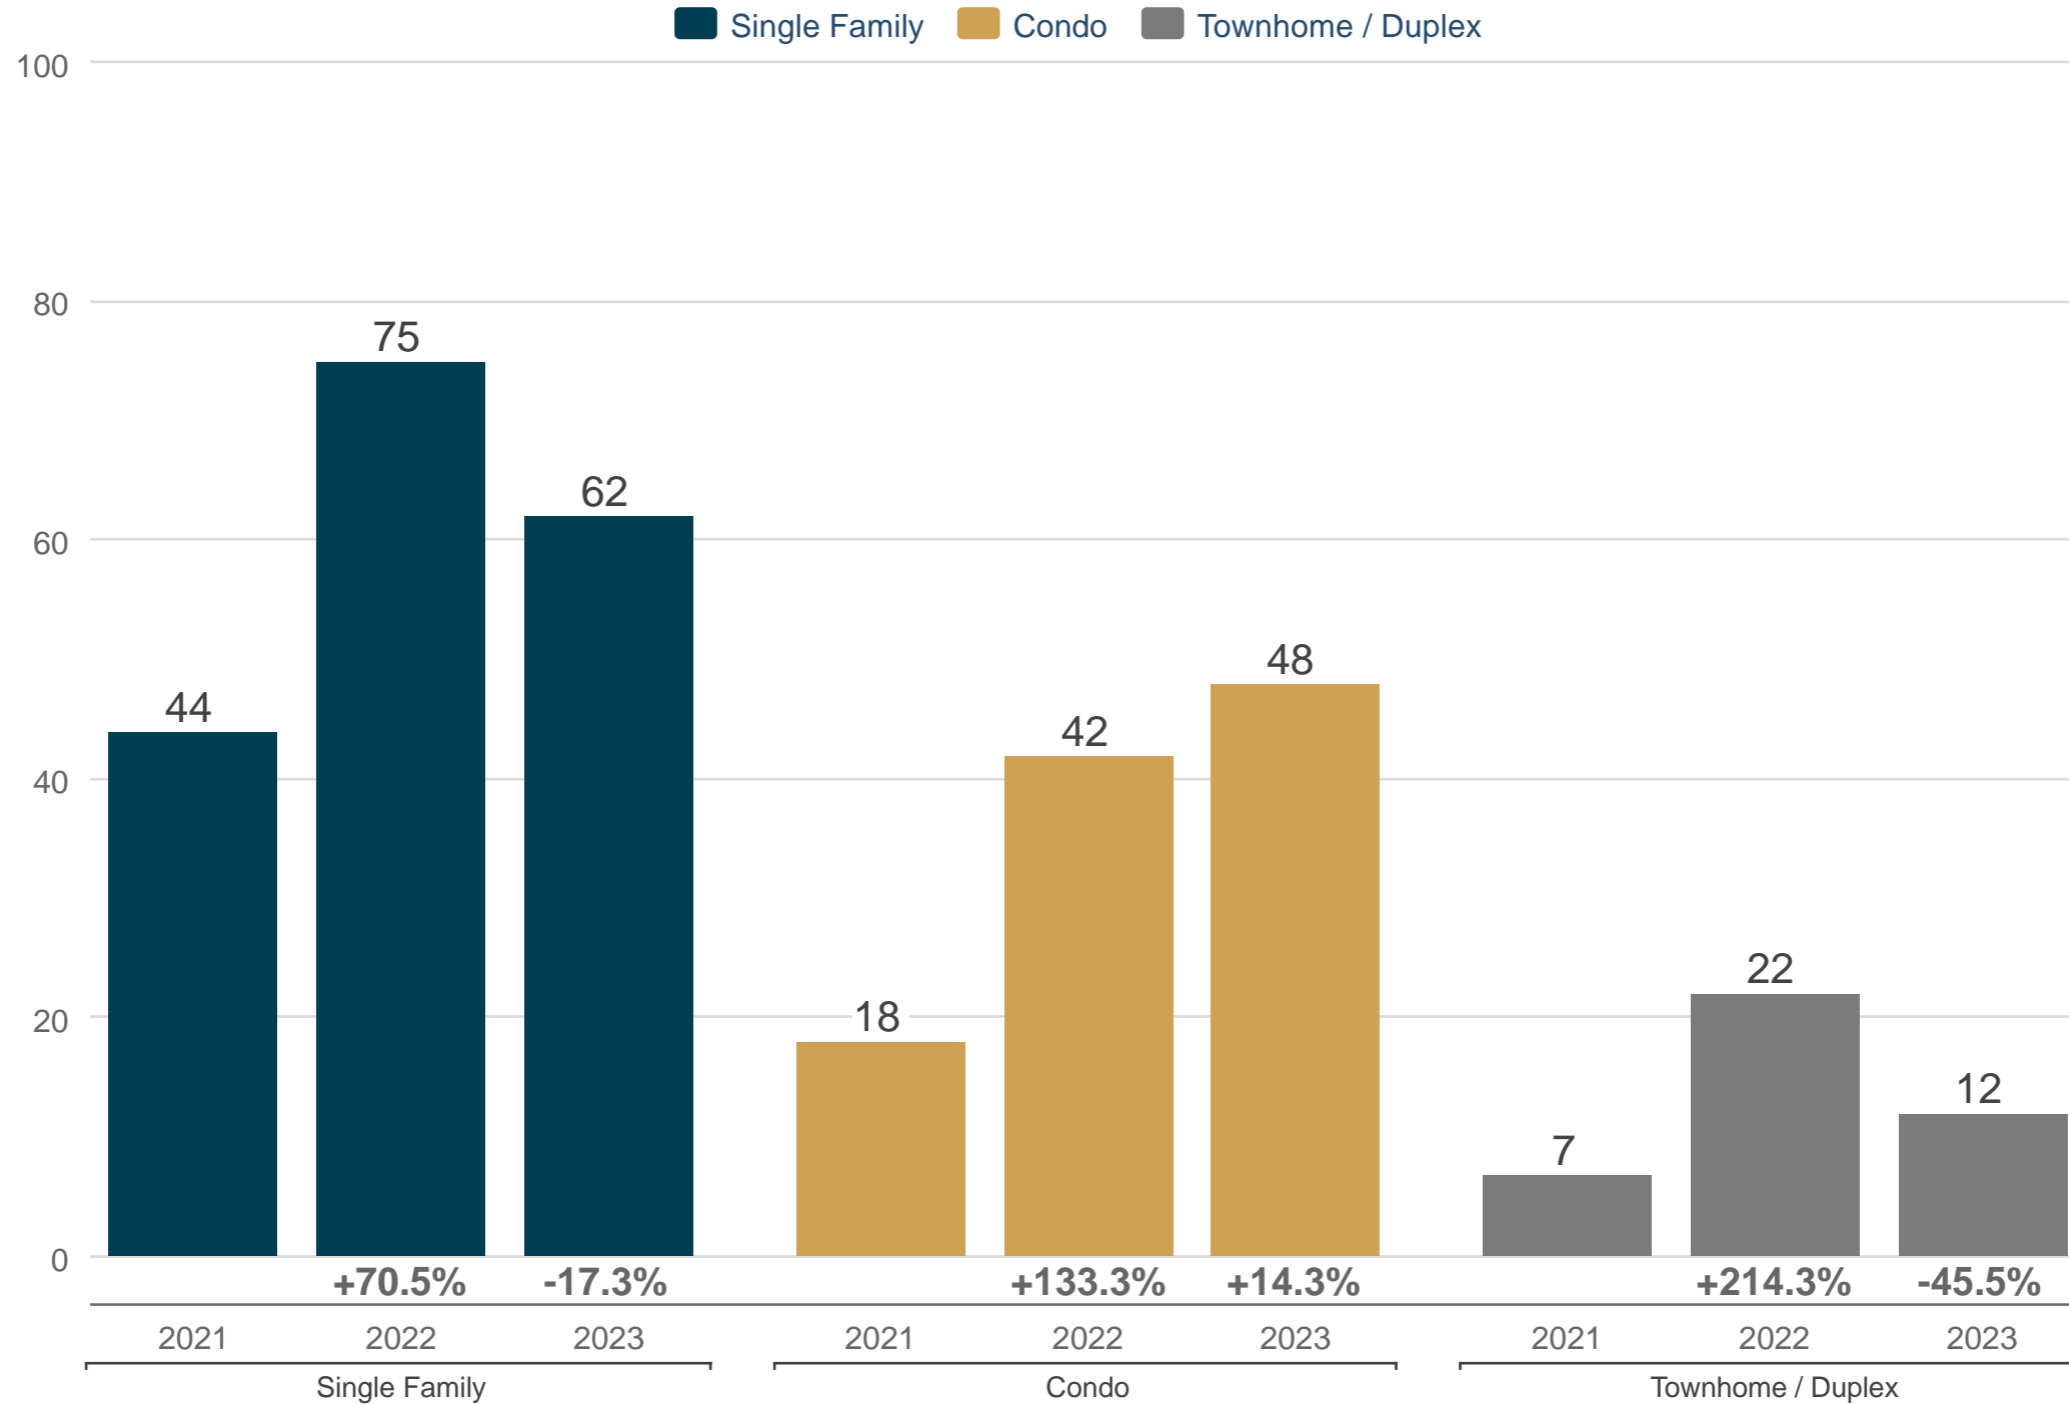

Daniel Sung
Domicile Colorado

Office: (720) 600-1274
Cell: (970) 279-3469
dan@domicilecolorado.com

May Active Listings - By Property Sub Type

Breckenridge: Residential

Each data point is one month of activity. Data is from June 9, 2023.