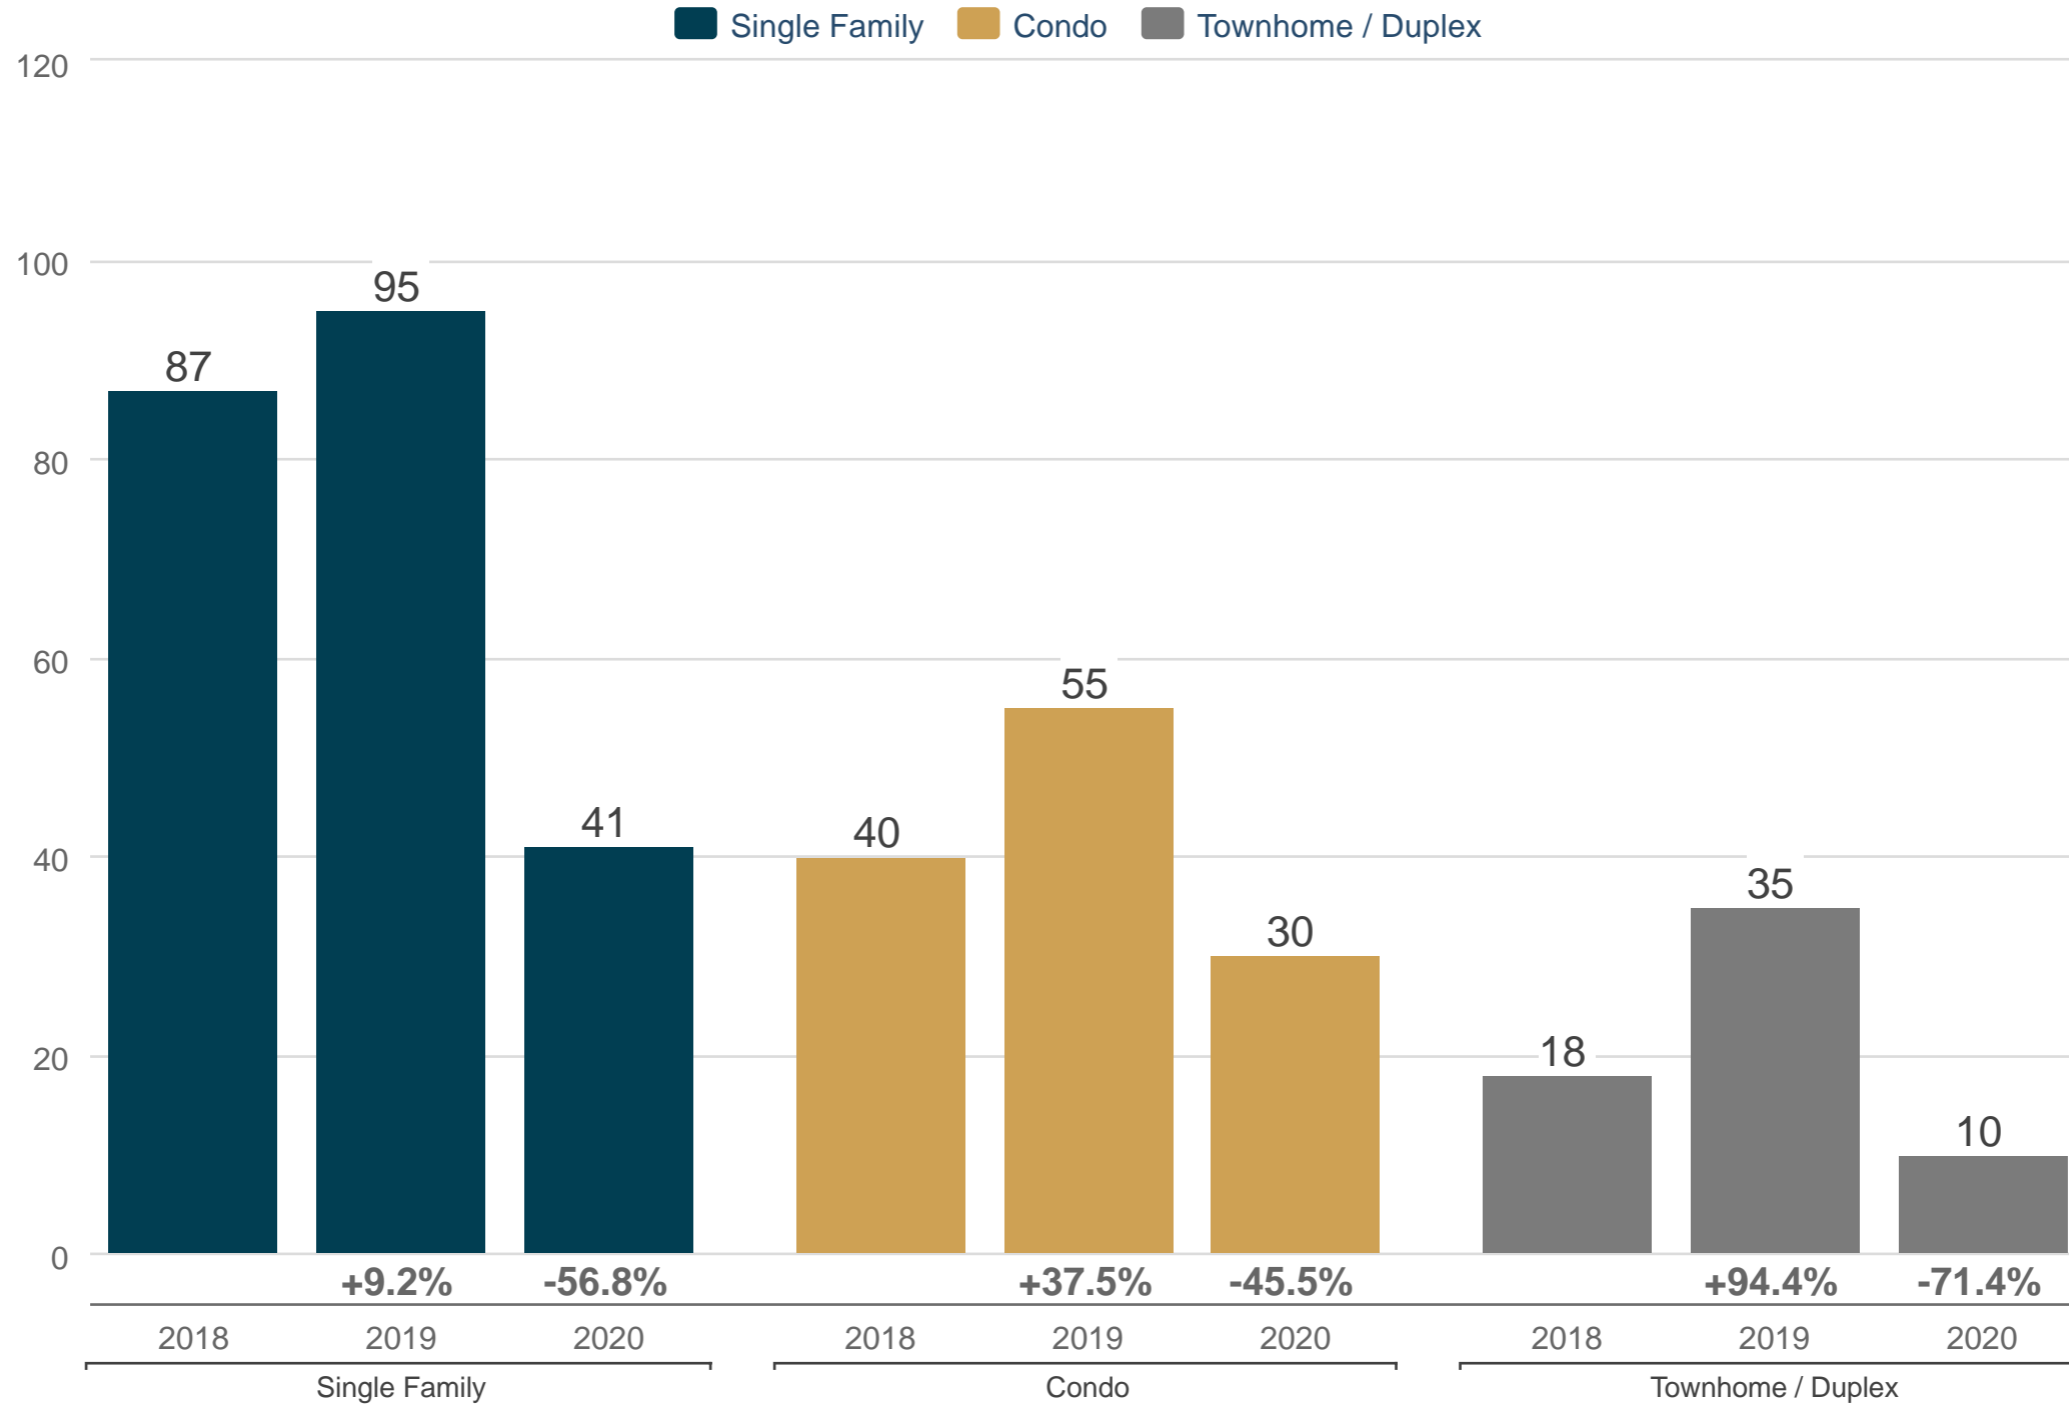

December Active Listings - By Property Sub Type

Breckenridge: Residential

Each data point is one month of activity. Data is from January 20, 2021.