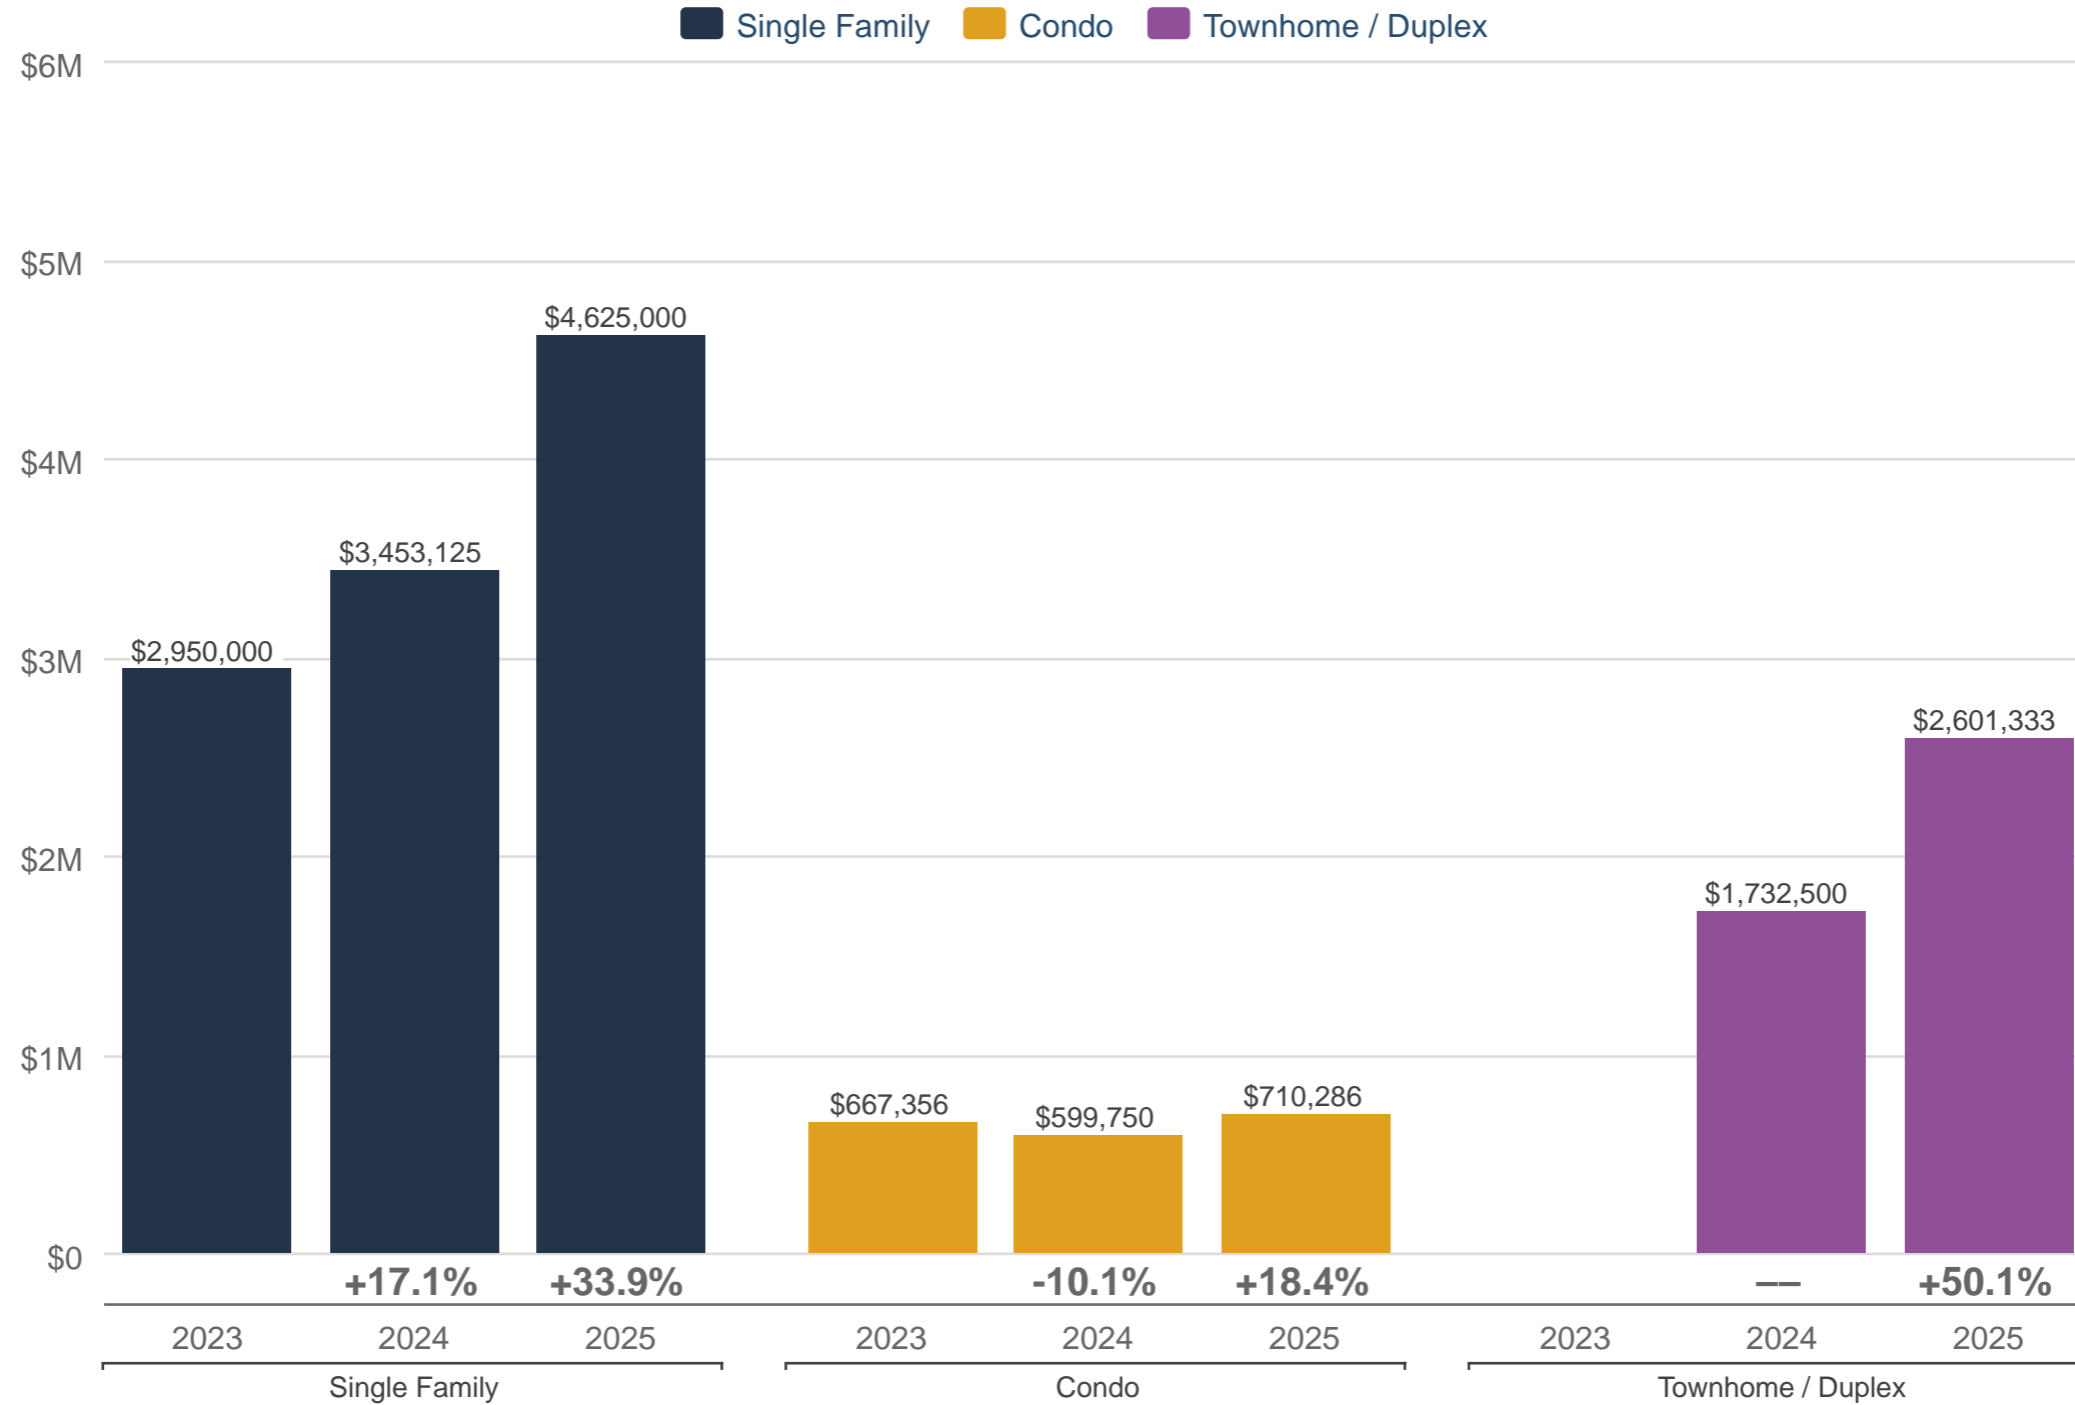

### January Average Sales Price - By Property Sub Type

Keystone

Each data point is one month of activity. Data is from February 6, 2025.

All data from the Altitude MLS, Inc. InfoSparks © 2025 ShowingTime Plus, LLC.