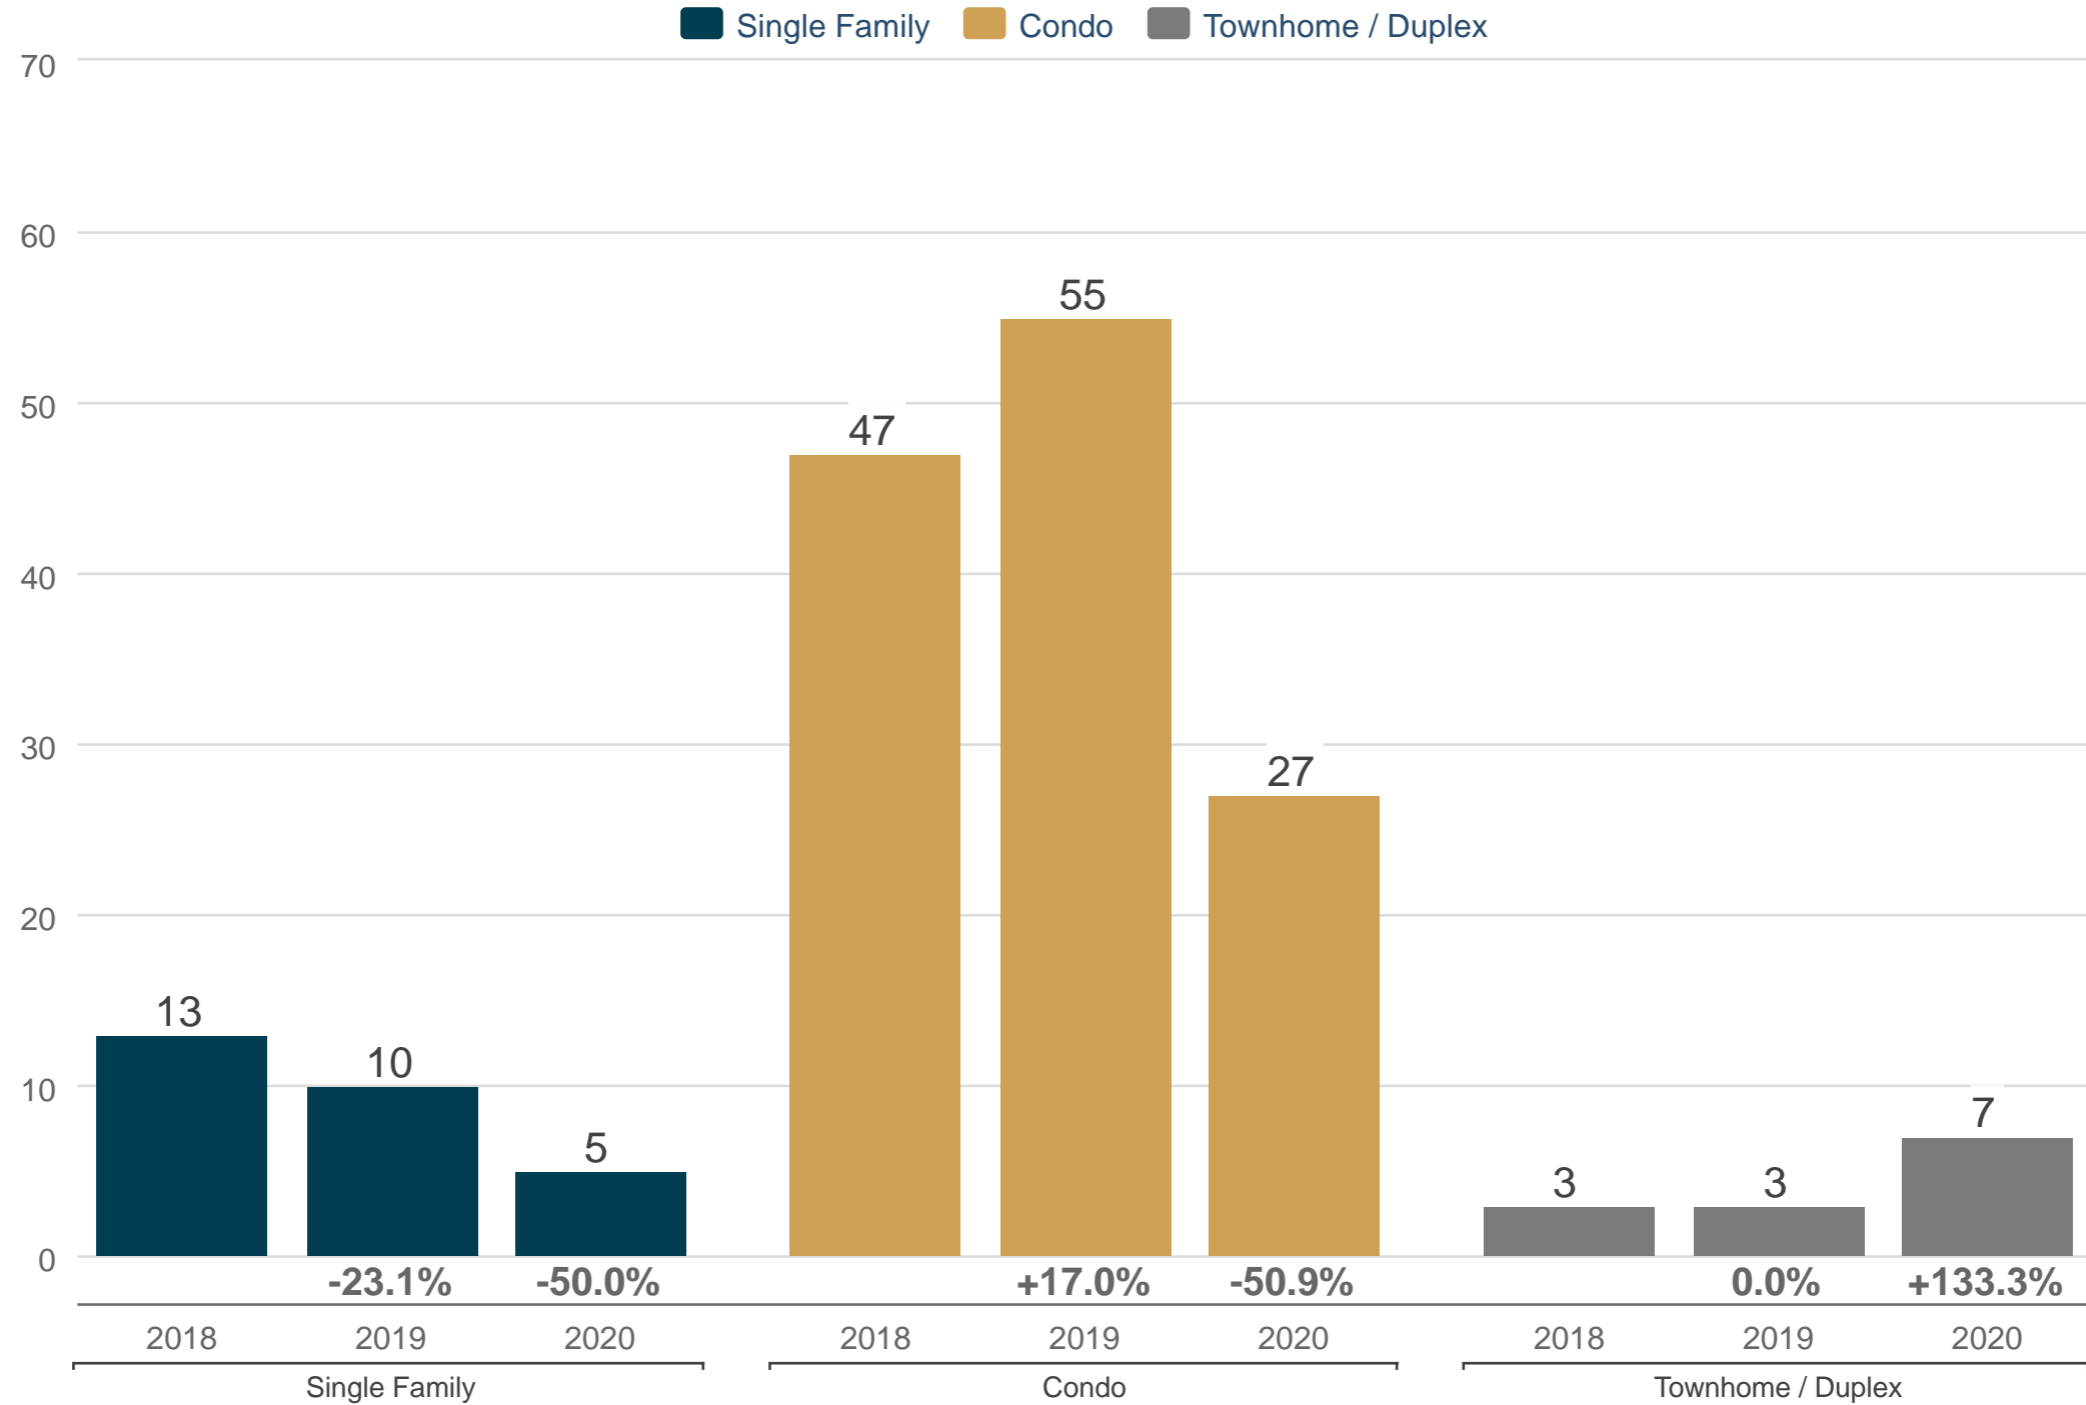

December Active Listings - By Property Sub Type

Keystone

Each data point is one month of activity. Data is from January 21, 2021.

All data from the Summit MLS, Inc. InfoSparks © 2021 ShowingTime.