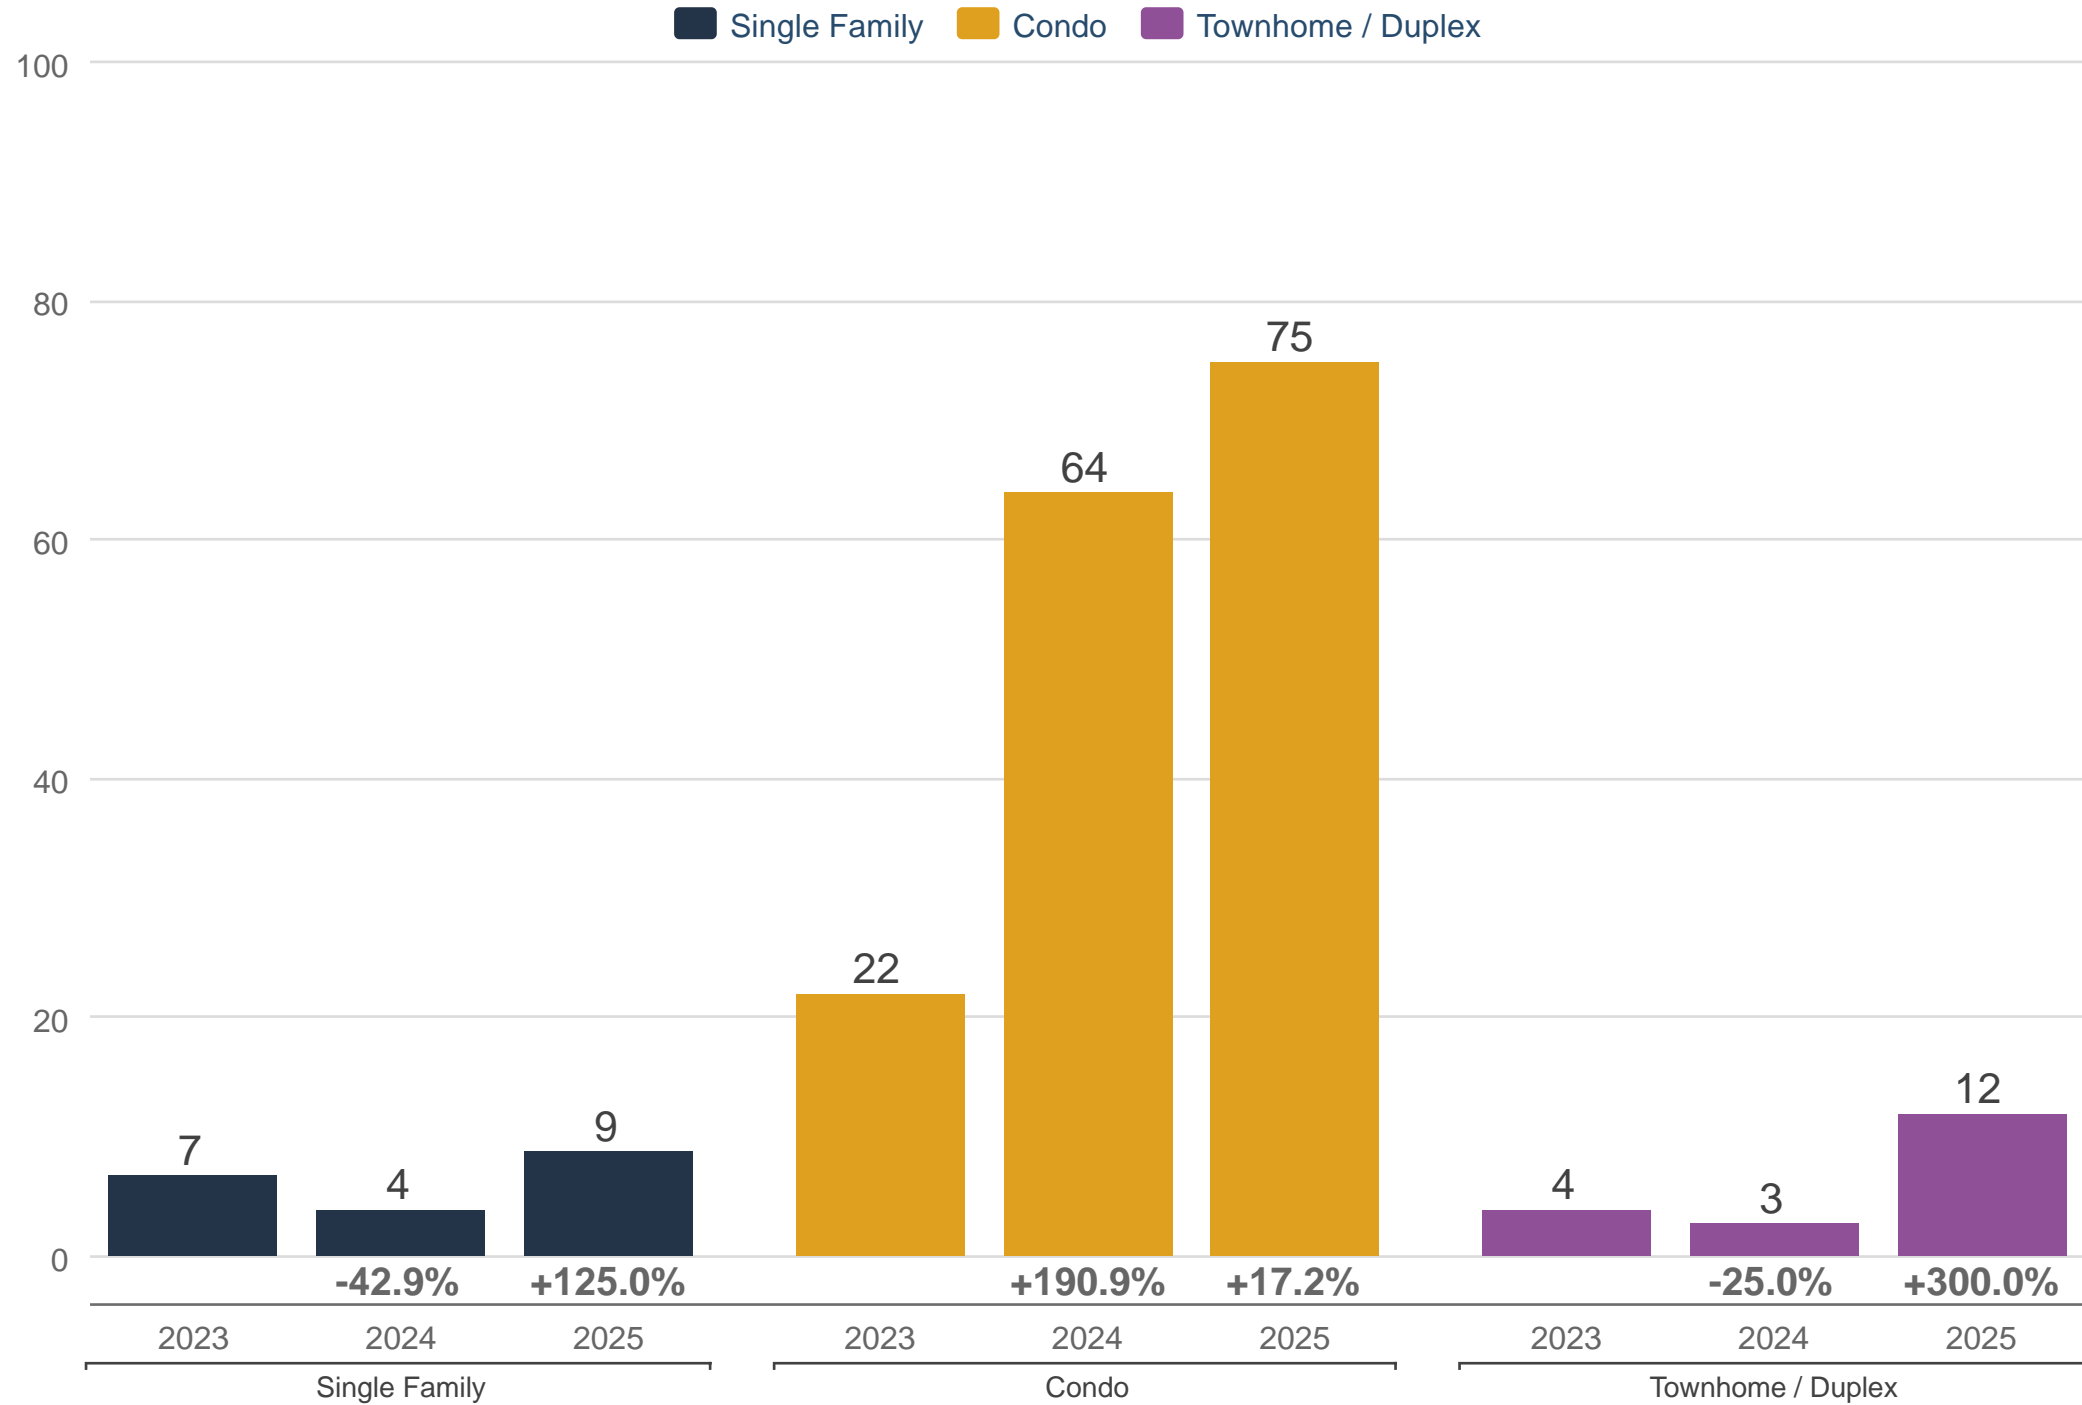

January Active Listings - By Property Sub Type

Keystone

Each data point is one month of activity. Data is from February 6, 2025.

All data from the Altitude MLS, Inc. InfoSparks © 2025 ShowingTime Plus, LLC.