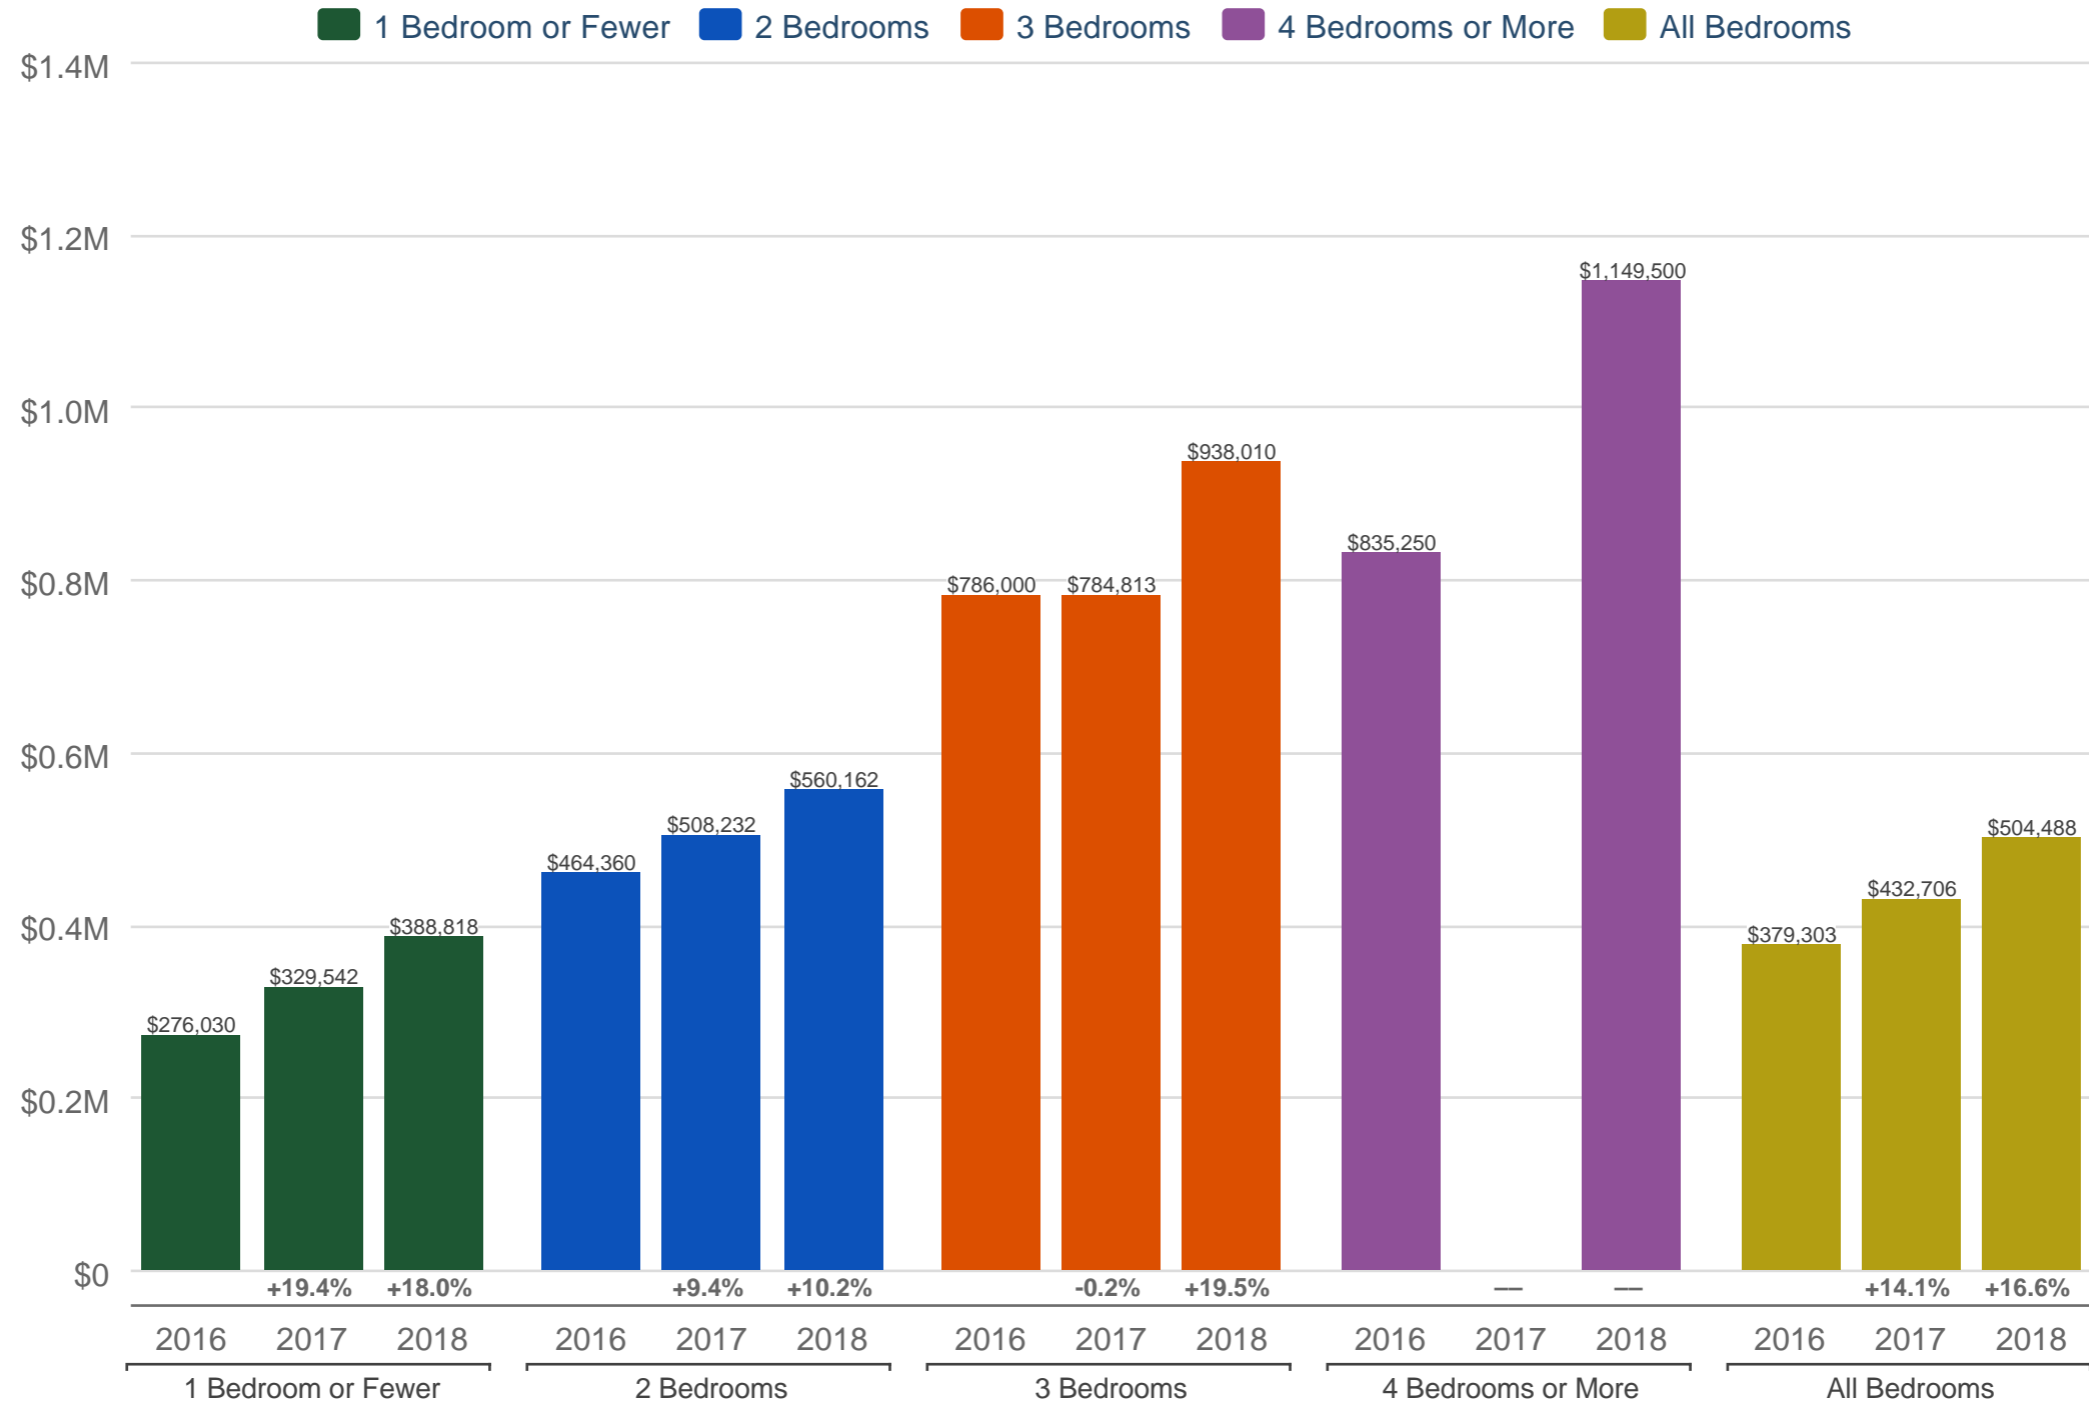

December Average Sales Price - By Bedrooms

River Run*: Residential, Condo

Each data point is 12 months of activity. Data is from January 22, 2019.

* User-defined area. All data from the Summit MLS, Inc. InfoSparks © 2019 ShowingTime.