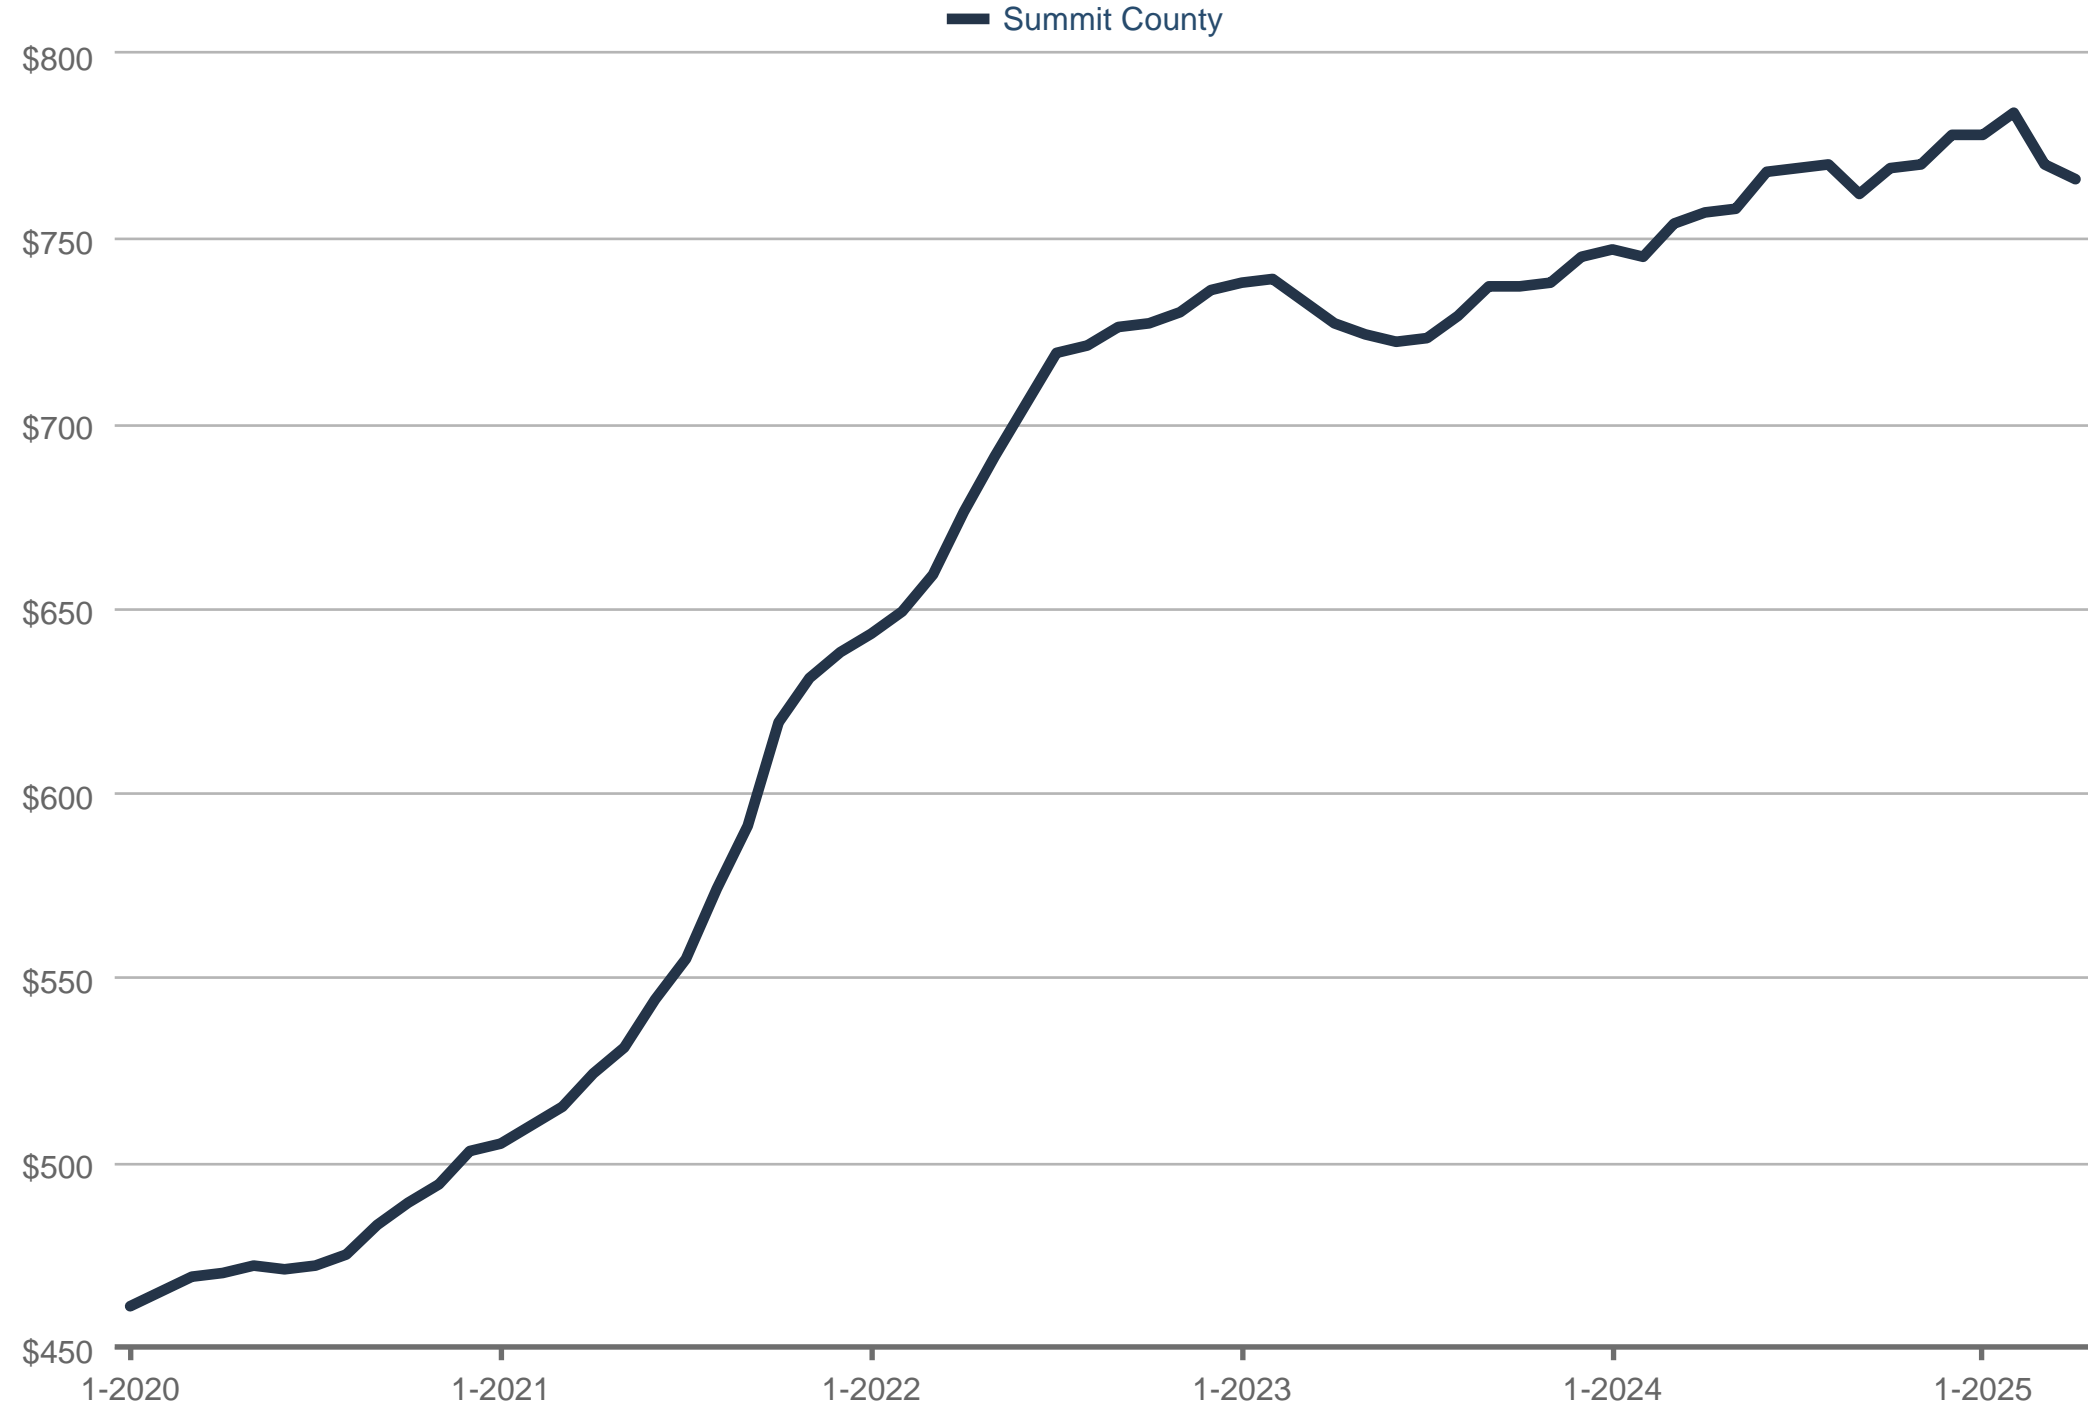

Kelie Gray

Real Estate Matchmaker - Summit Real Estate

Office: (970) 468-6800

Cell: (970) 406-0537

kelie@summitrealestate.com

www.SummitRealEstate.com

Median Price Per Square Foot

Summit County: Residential, Single Family & Condo & Townhome / Duplex

Each data point is 12 months of activity. Data is from May 17, 2025.

All data from the Altitude MLS, Inc. InfoSparks © 2025 ShowingTime Plus, LLC.