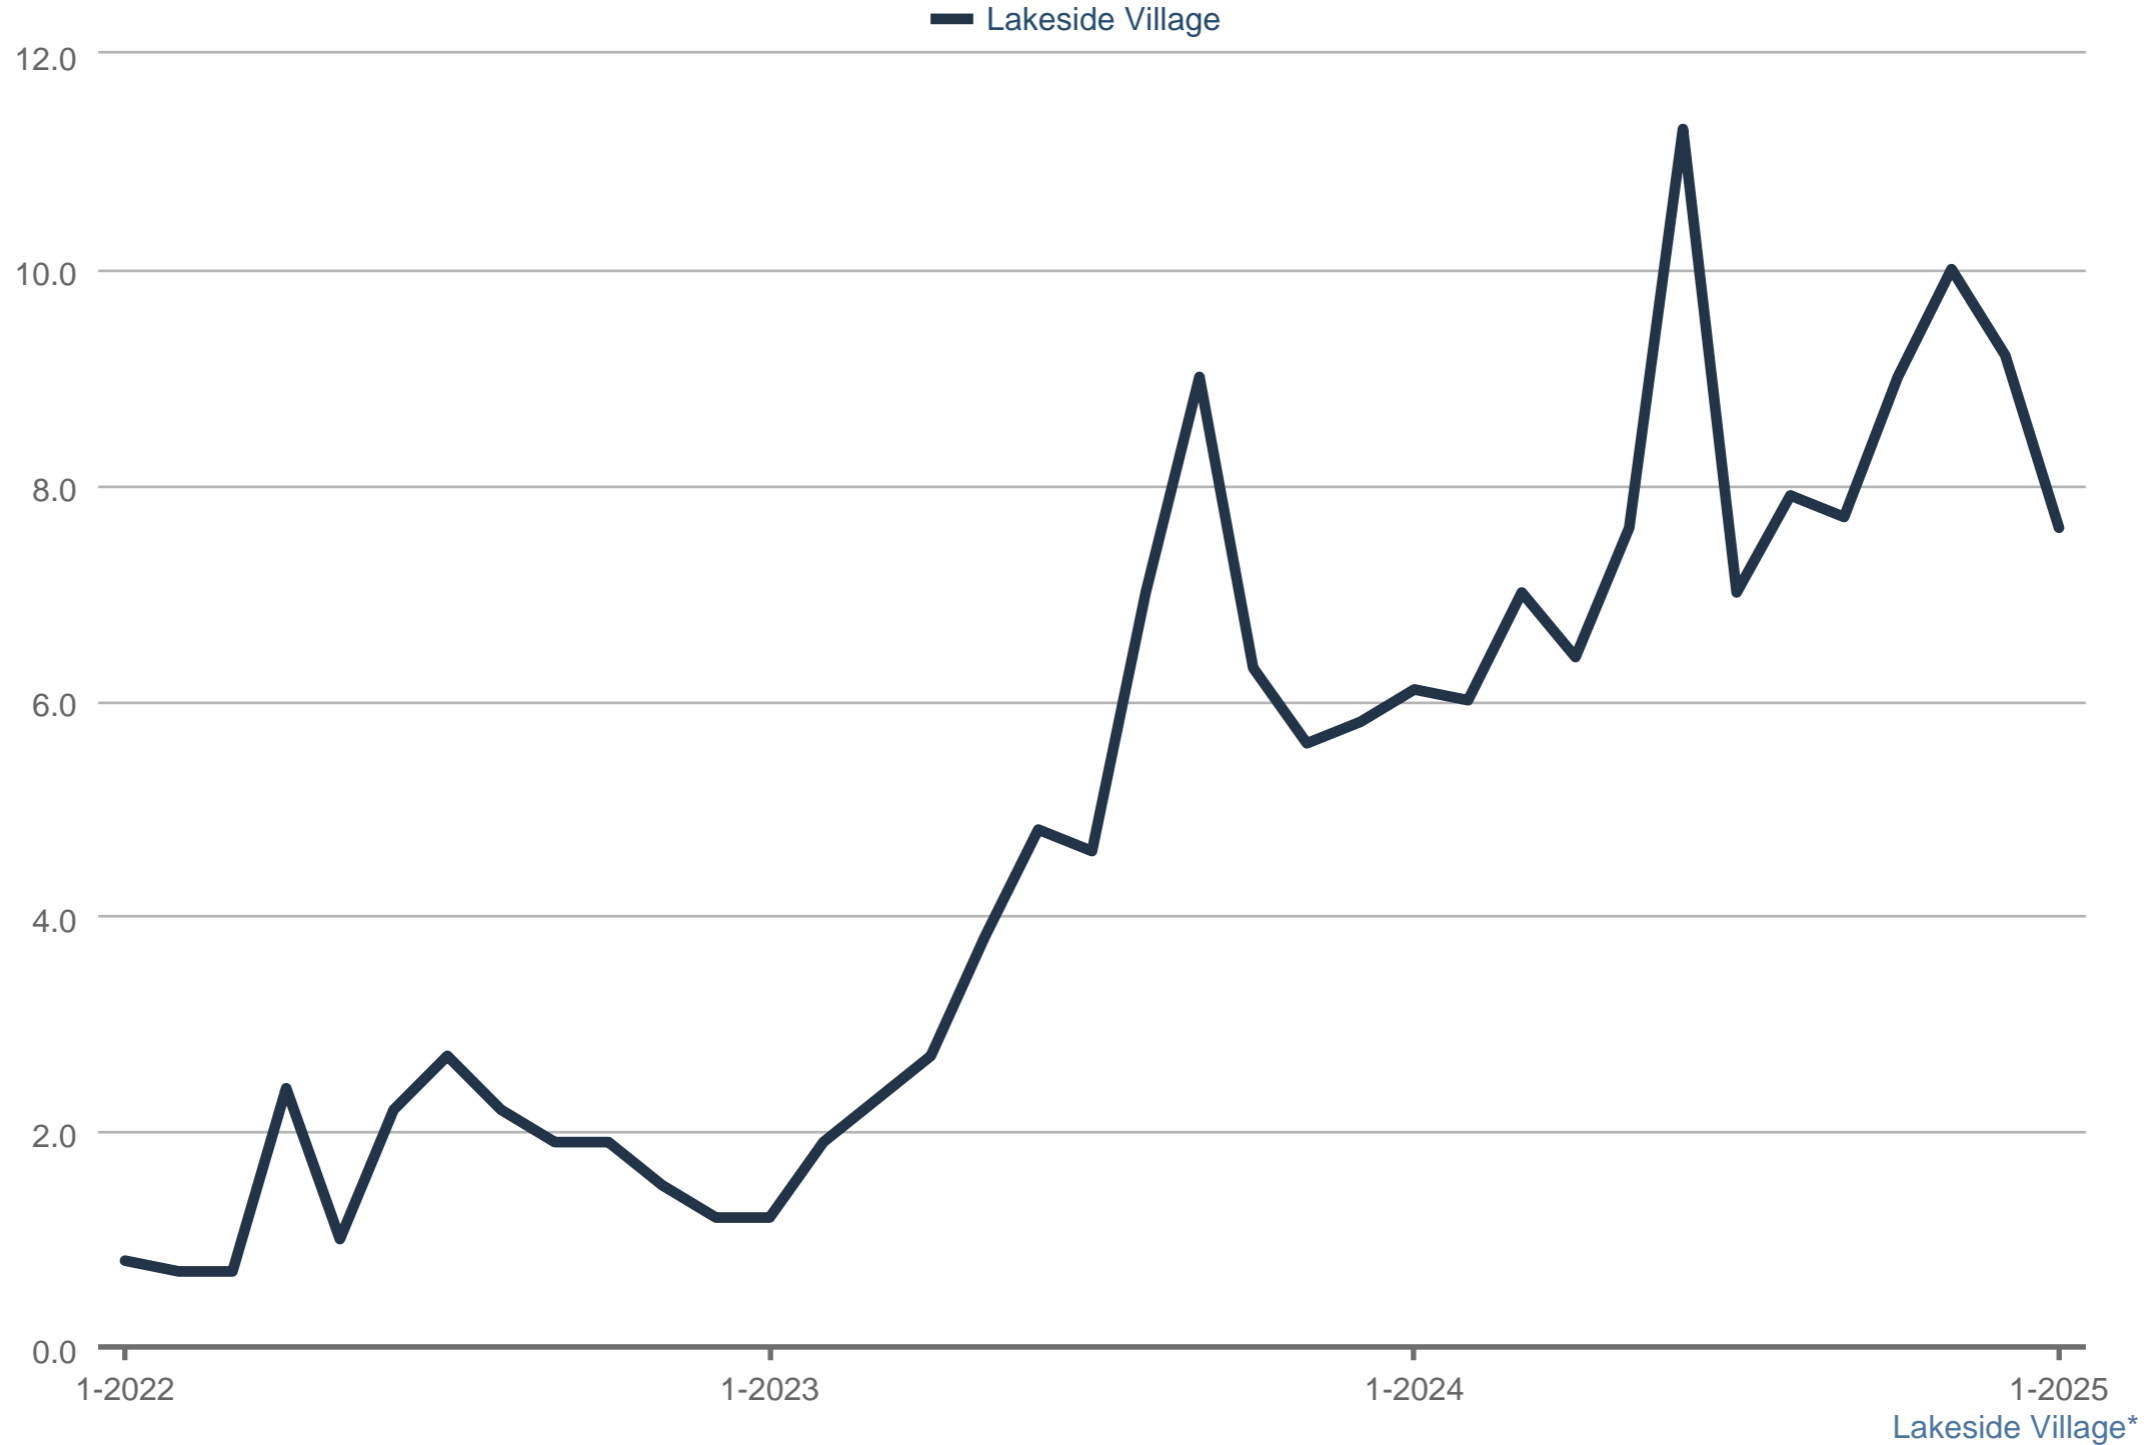

**Daniel Sung**  
Domicile Colorado

Office: (720) 600-1274  
Cell: (970) 279-3469  
[dan@domicilecolorado.com](mailto:dan@domicilecolorado.com)

### Months Supply of Homes for Sale

Each data point is one month of activity. Data is from February 6, 2025.

\* User-defined area. All data from the Altitude MLS, Inc. InfoSparks © 2025 ShowingTime Plus, LLC.