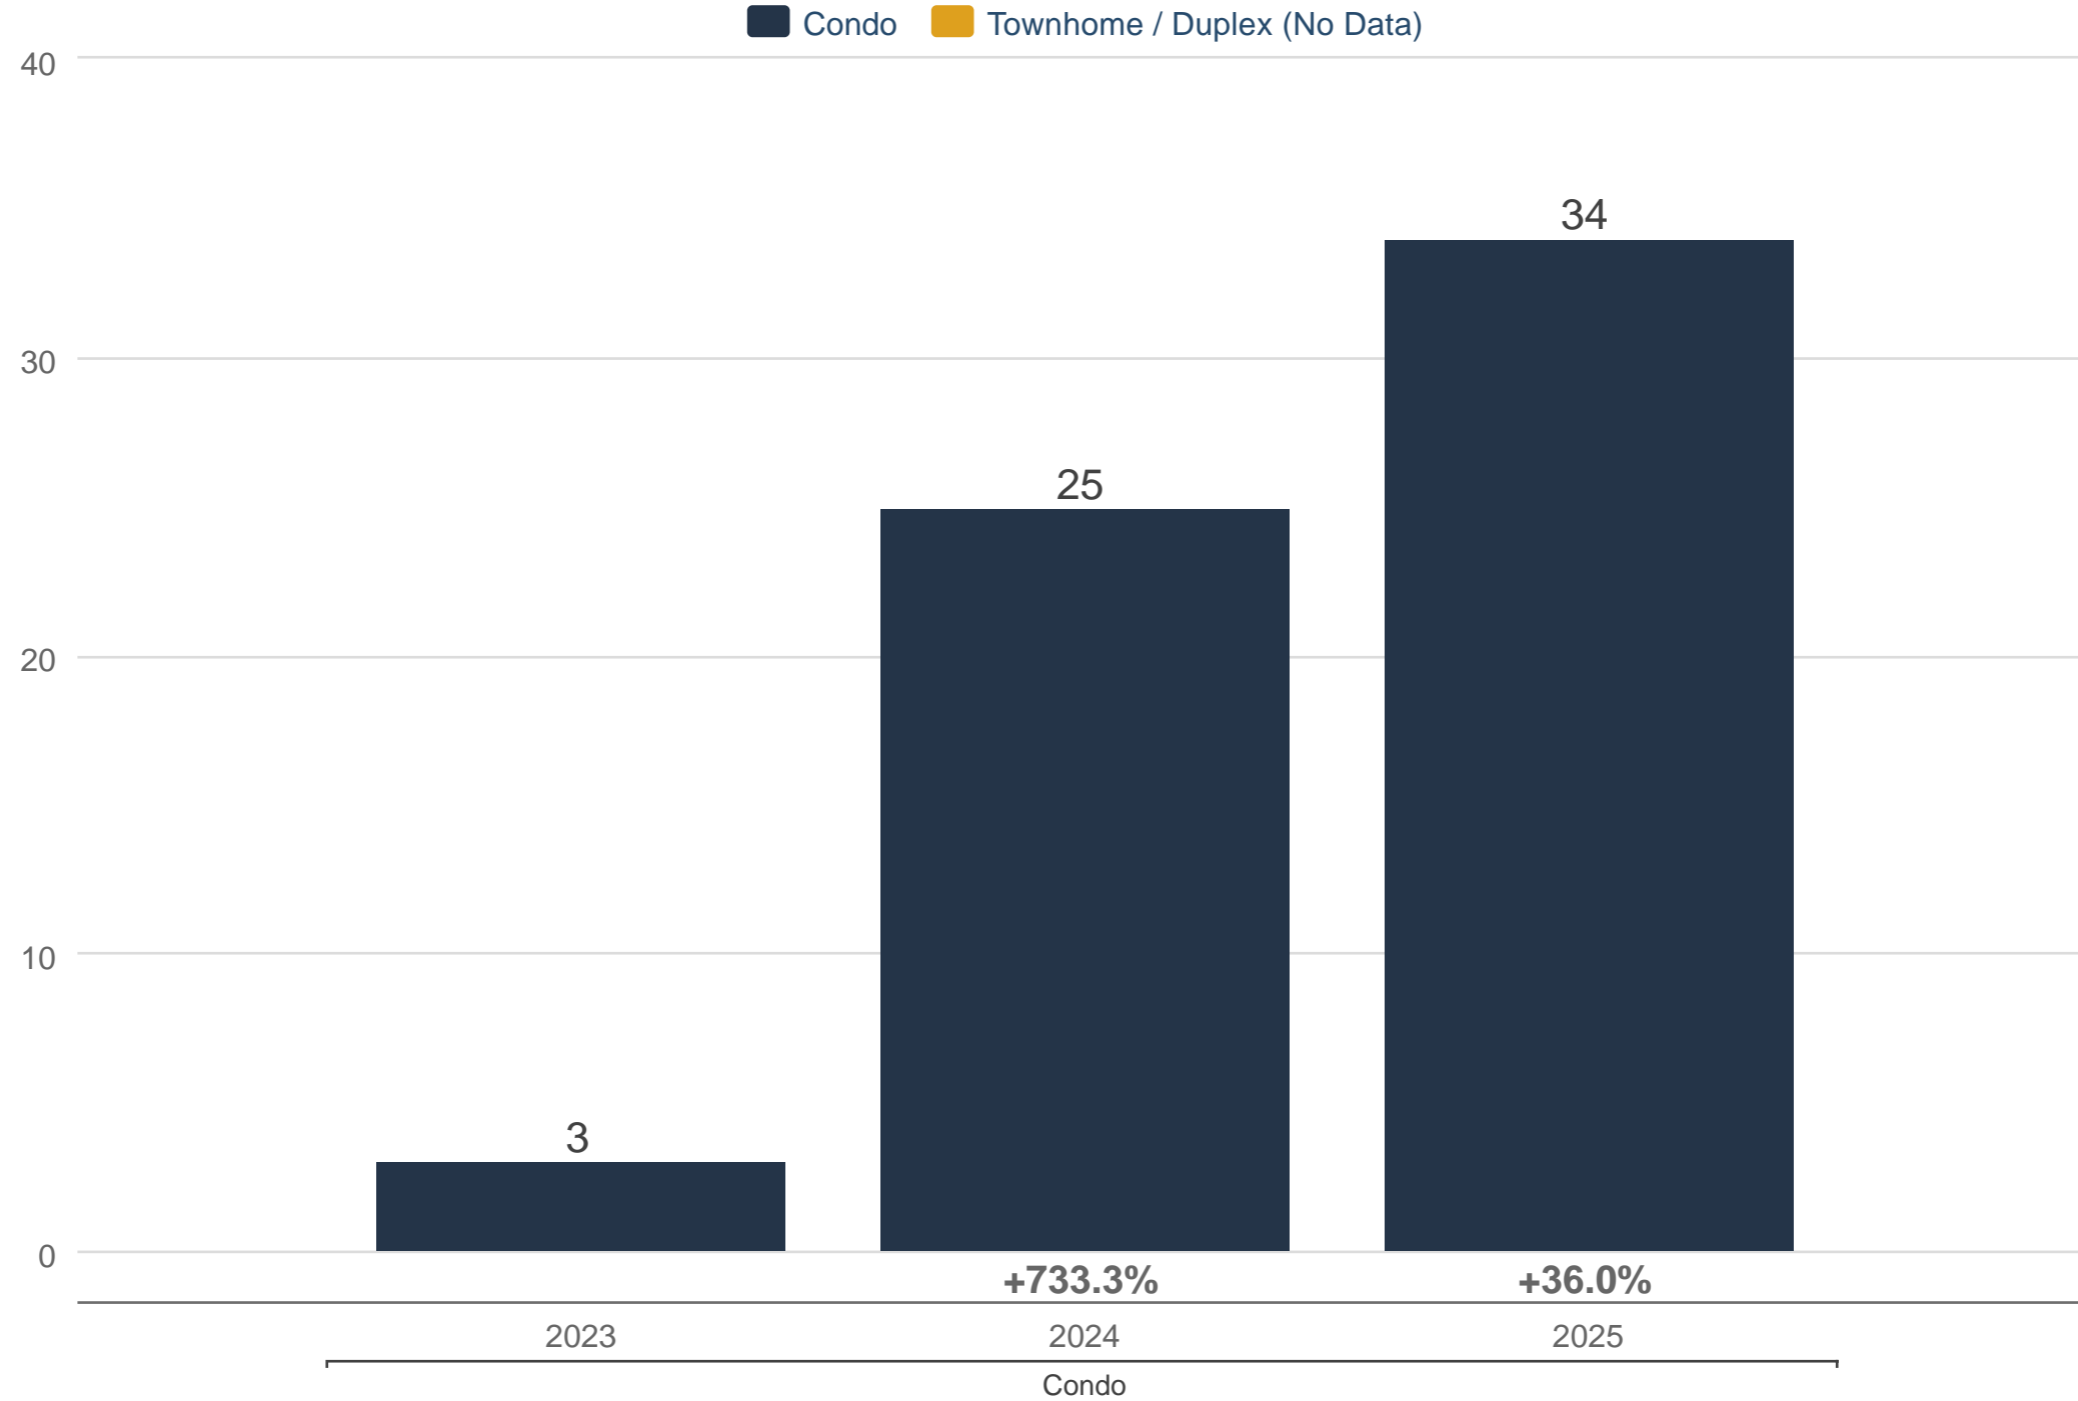

January Active Listings - By Property Sub Type

Lakeside Village*: Residential

Each data point is one month of activity. Data is from February 6, 2025.

* User-defined area. All data from the Altitude MLS, Inc. InfoSparks © 2025 ShowingTime Plus, LLC.