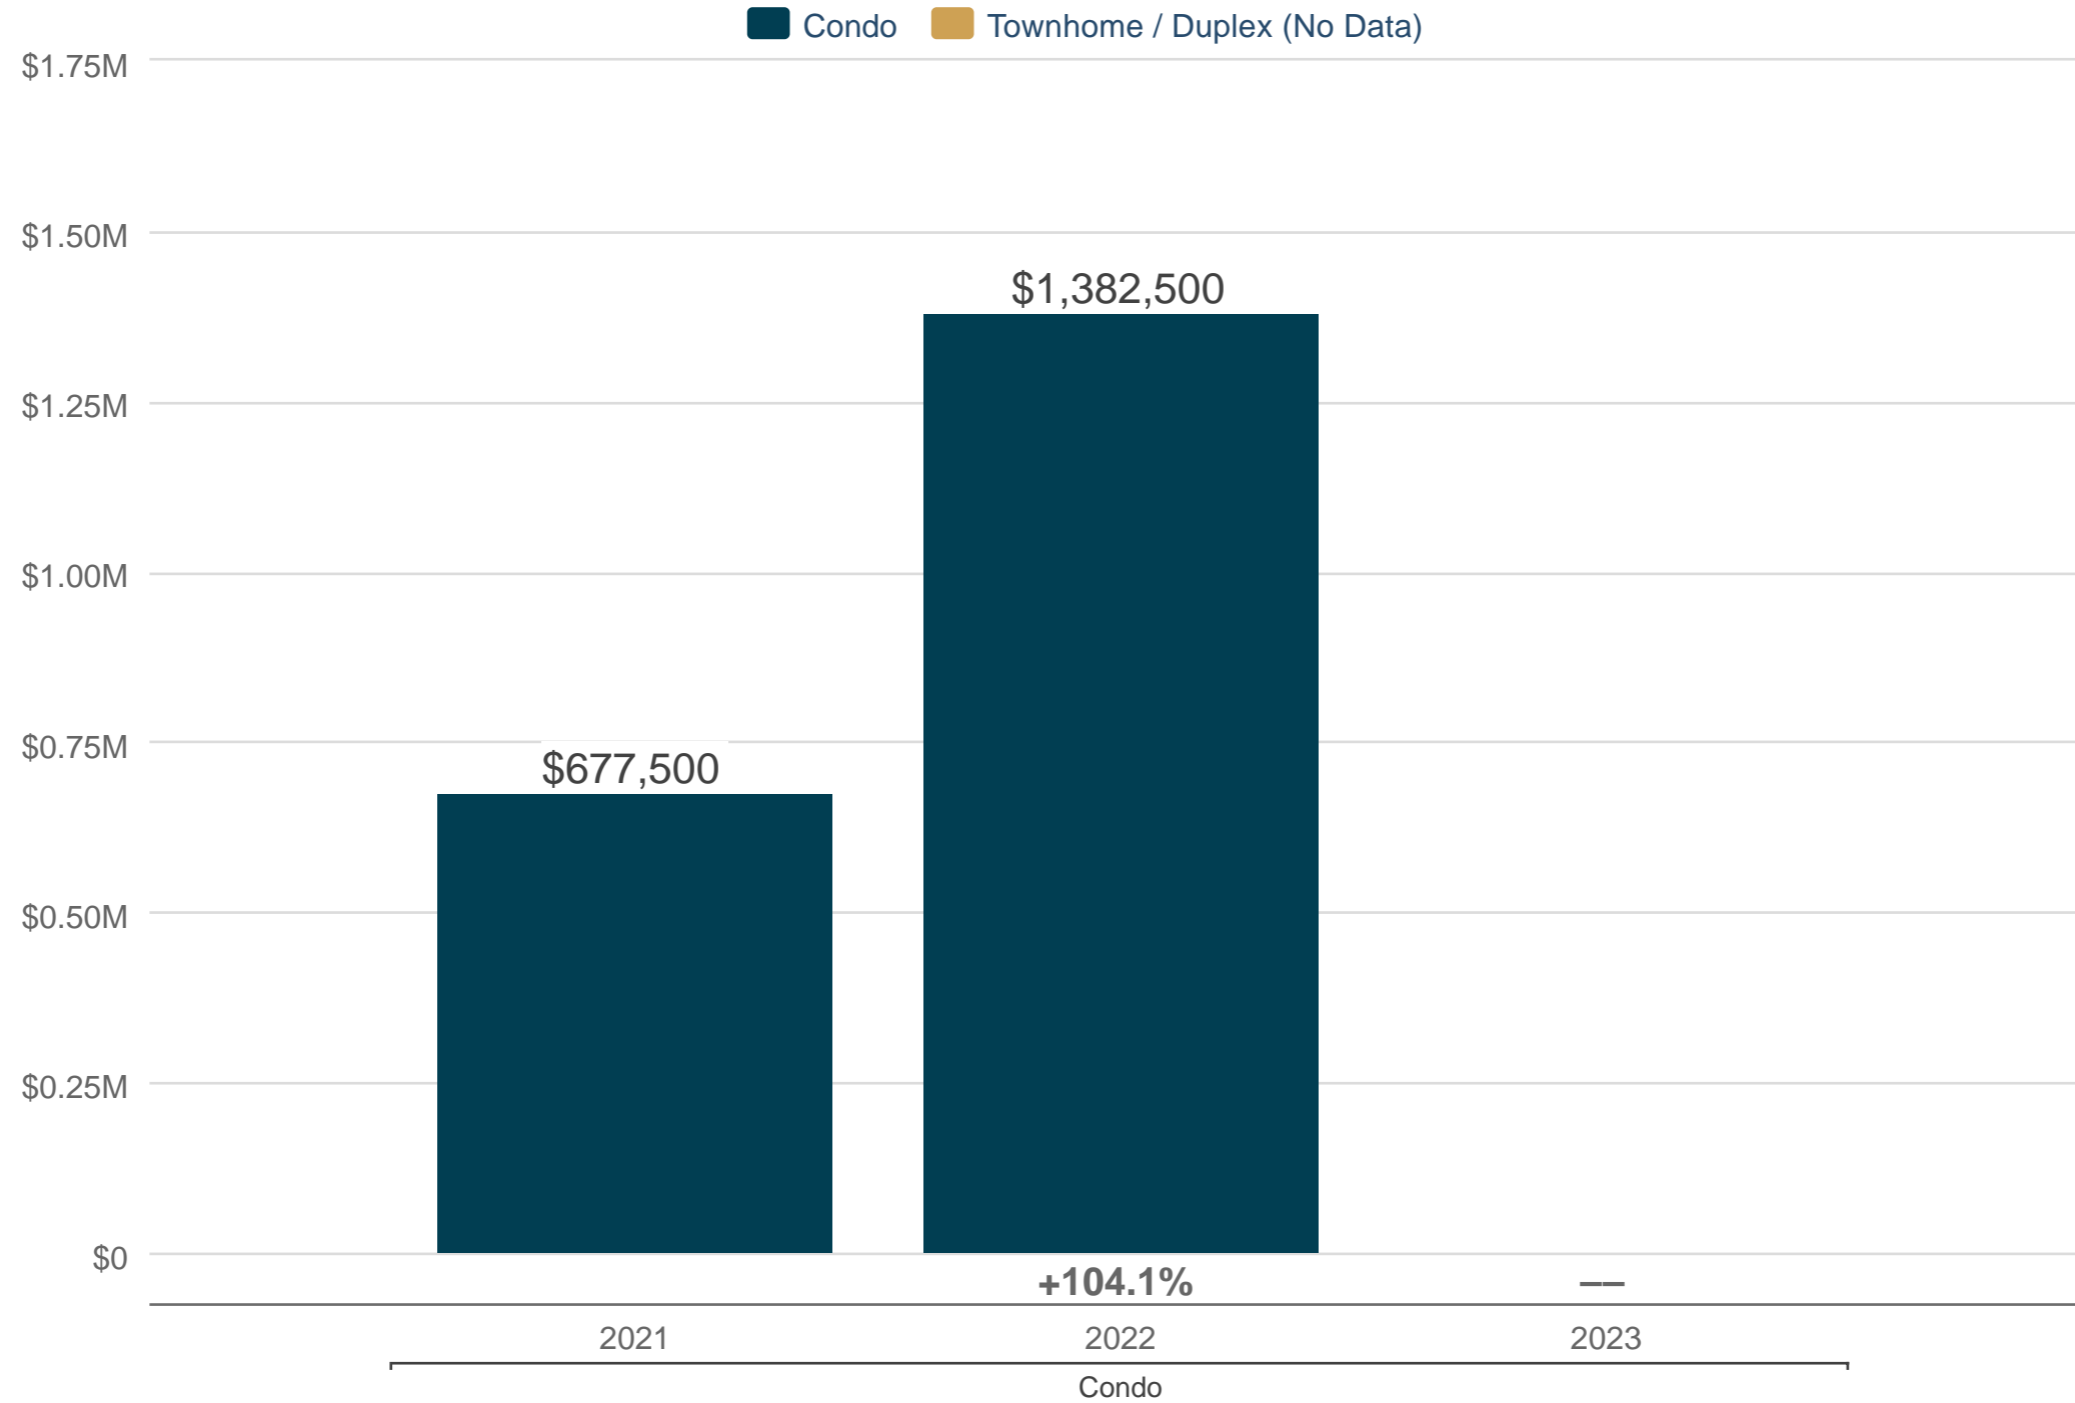

Daniel Sung
Domicile Colorado

Office: (720) 600-1274
Cell: (970) 279-3469
dan@domicilecolorado.com

May Average Sales Price - By Property Sub Type

Lakeside Village*: Residential

Each data point is one month of activity. Data is from June 9, 2023.

* User-defined area. All data from the Summit MLS, Inc. InfoSparks © 2023 ShowingTime.