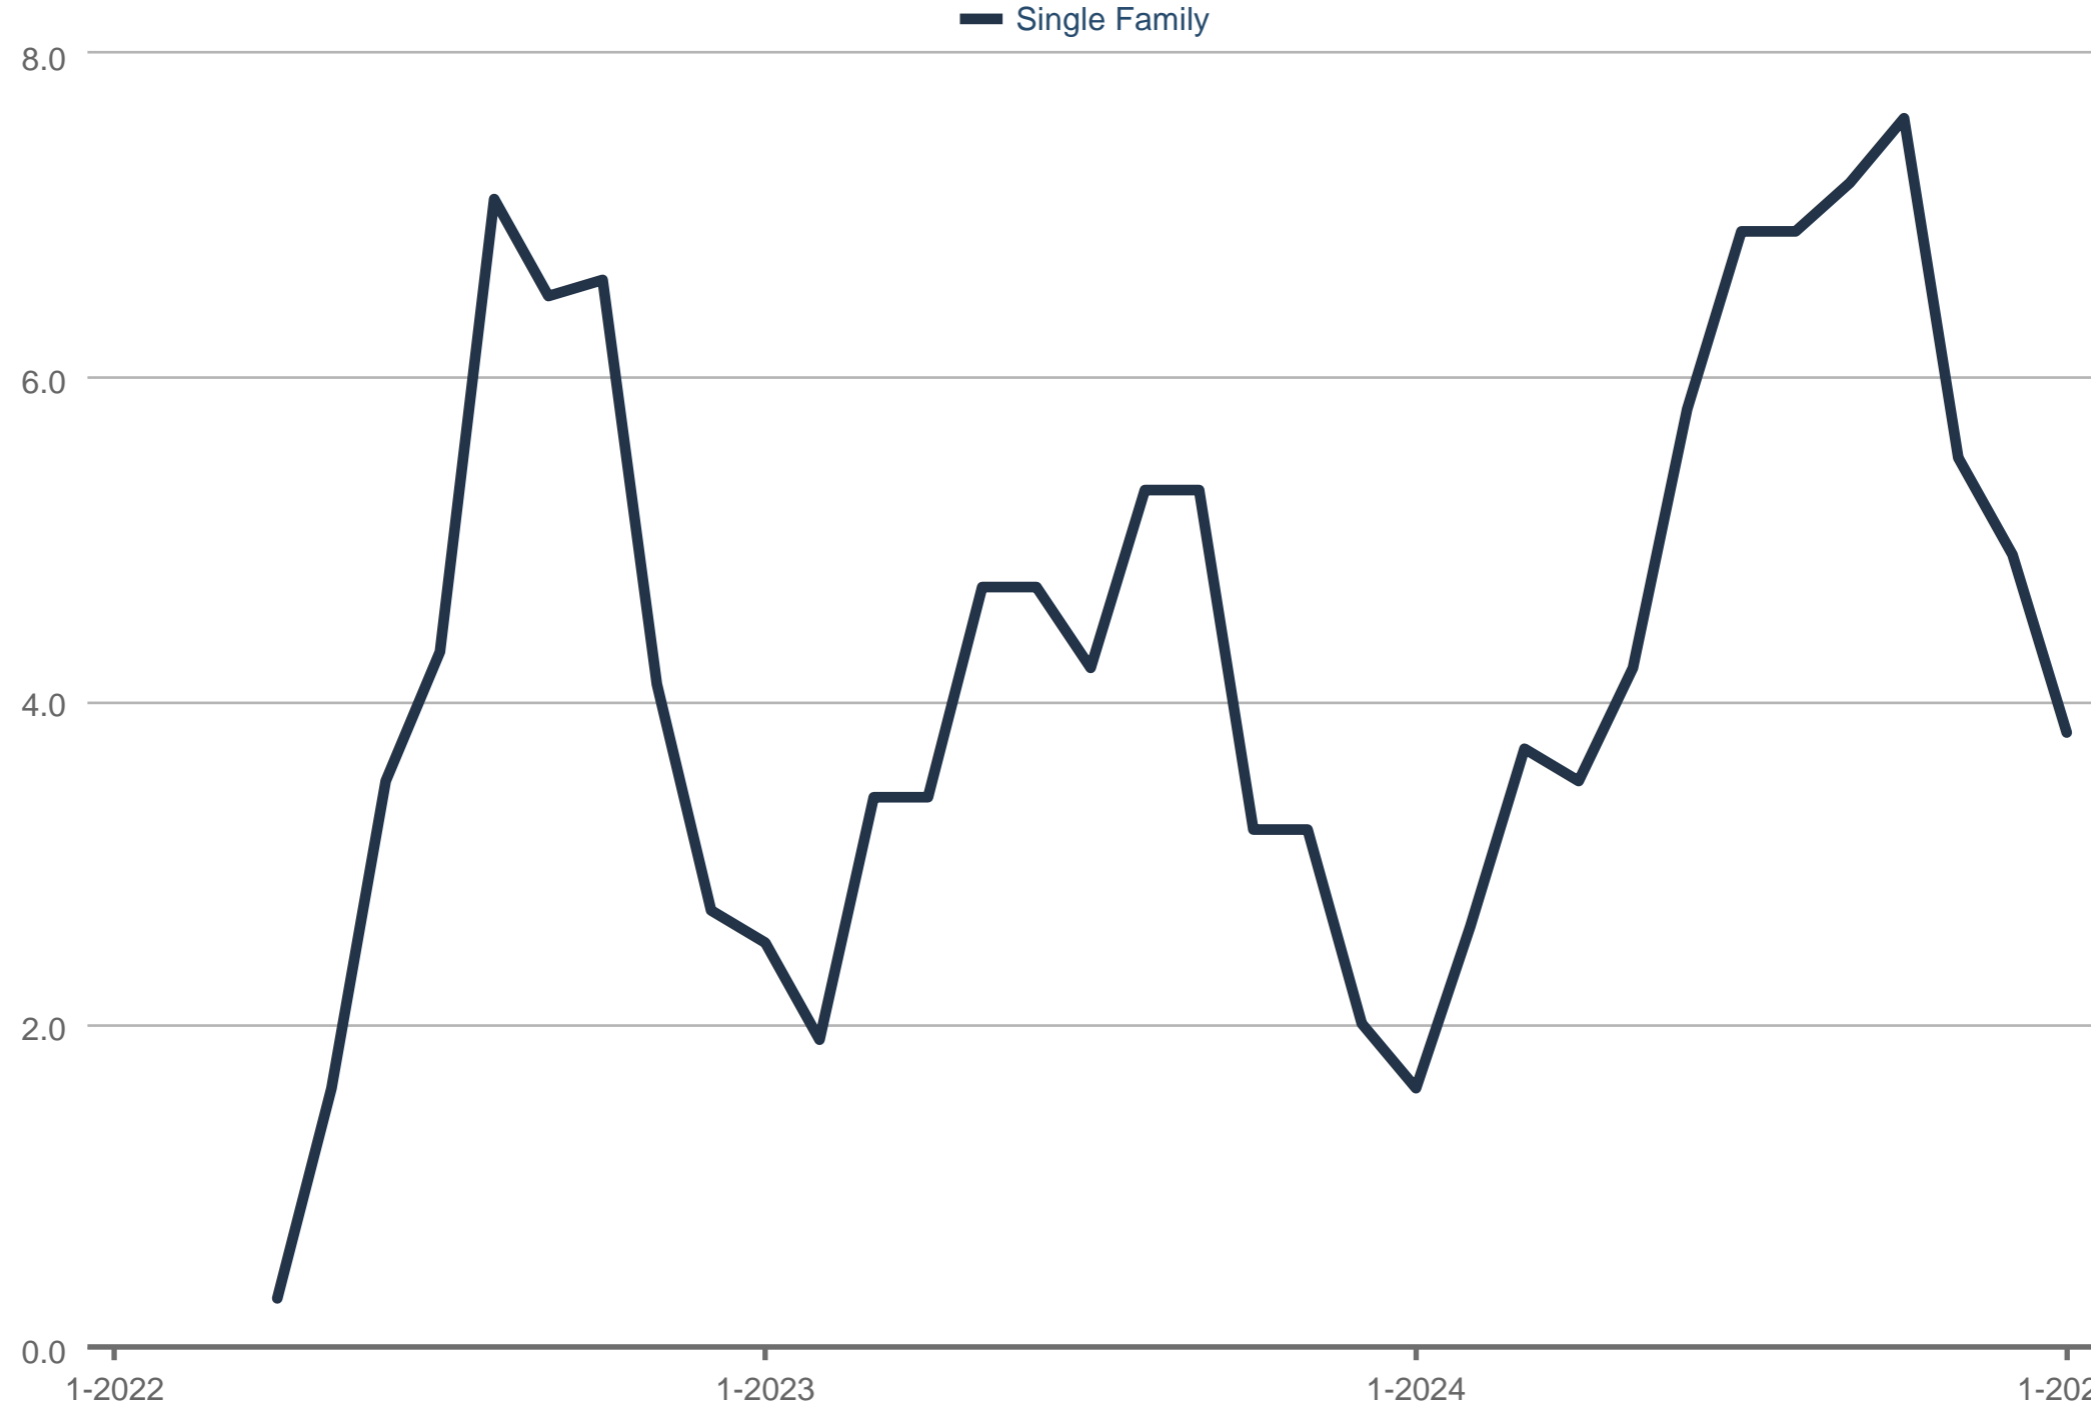

Months Supply of Homes for Sale - By Property Sub Type

Peak 7*: Residential

Each data point is one month of activity. Data is from February 6, 2025.

* User-defined area. All data from the Altitude MLS, Inc. InfoSparks © 2025 ShowingTime Plus, LLC.