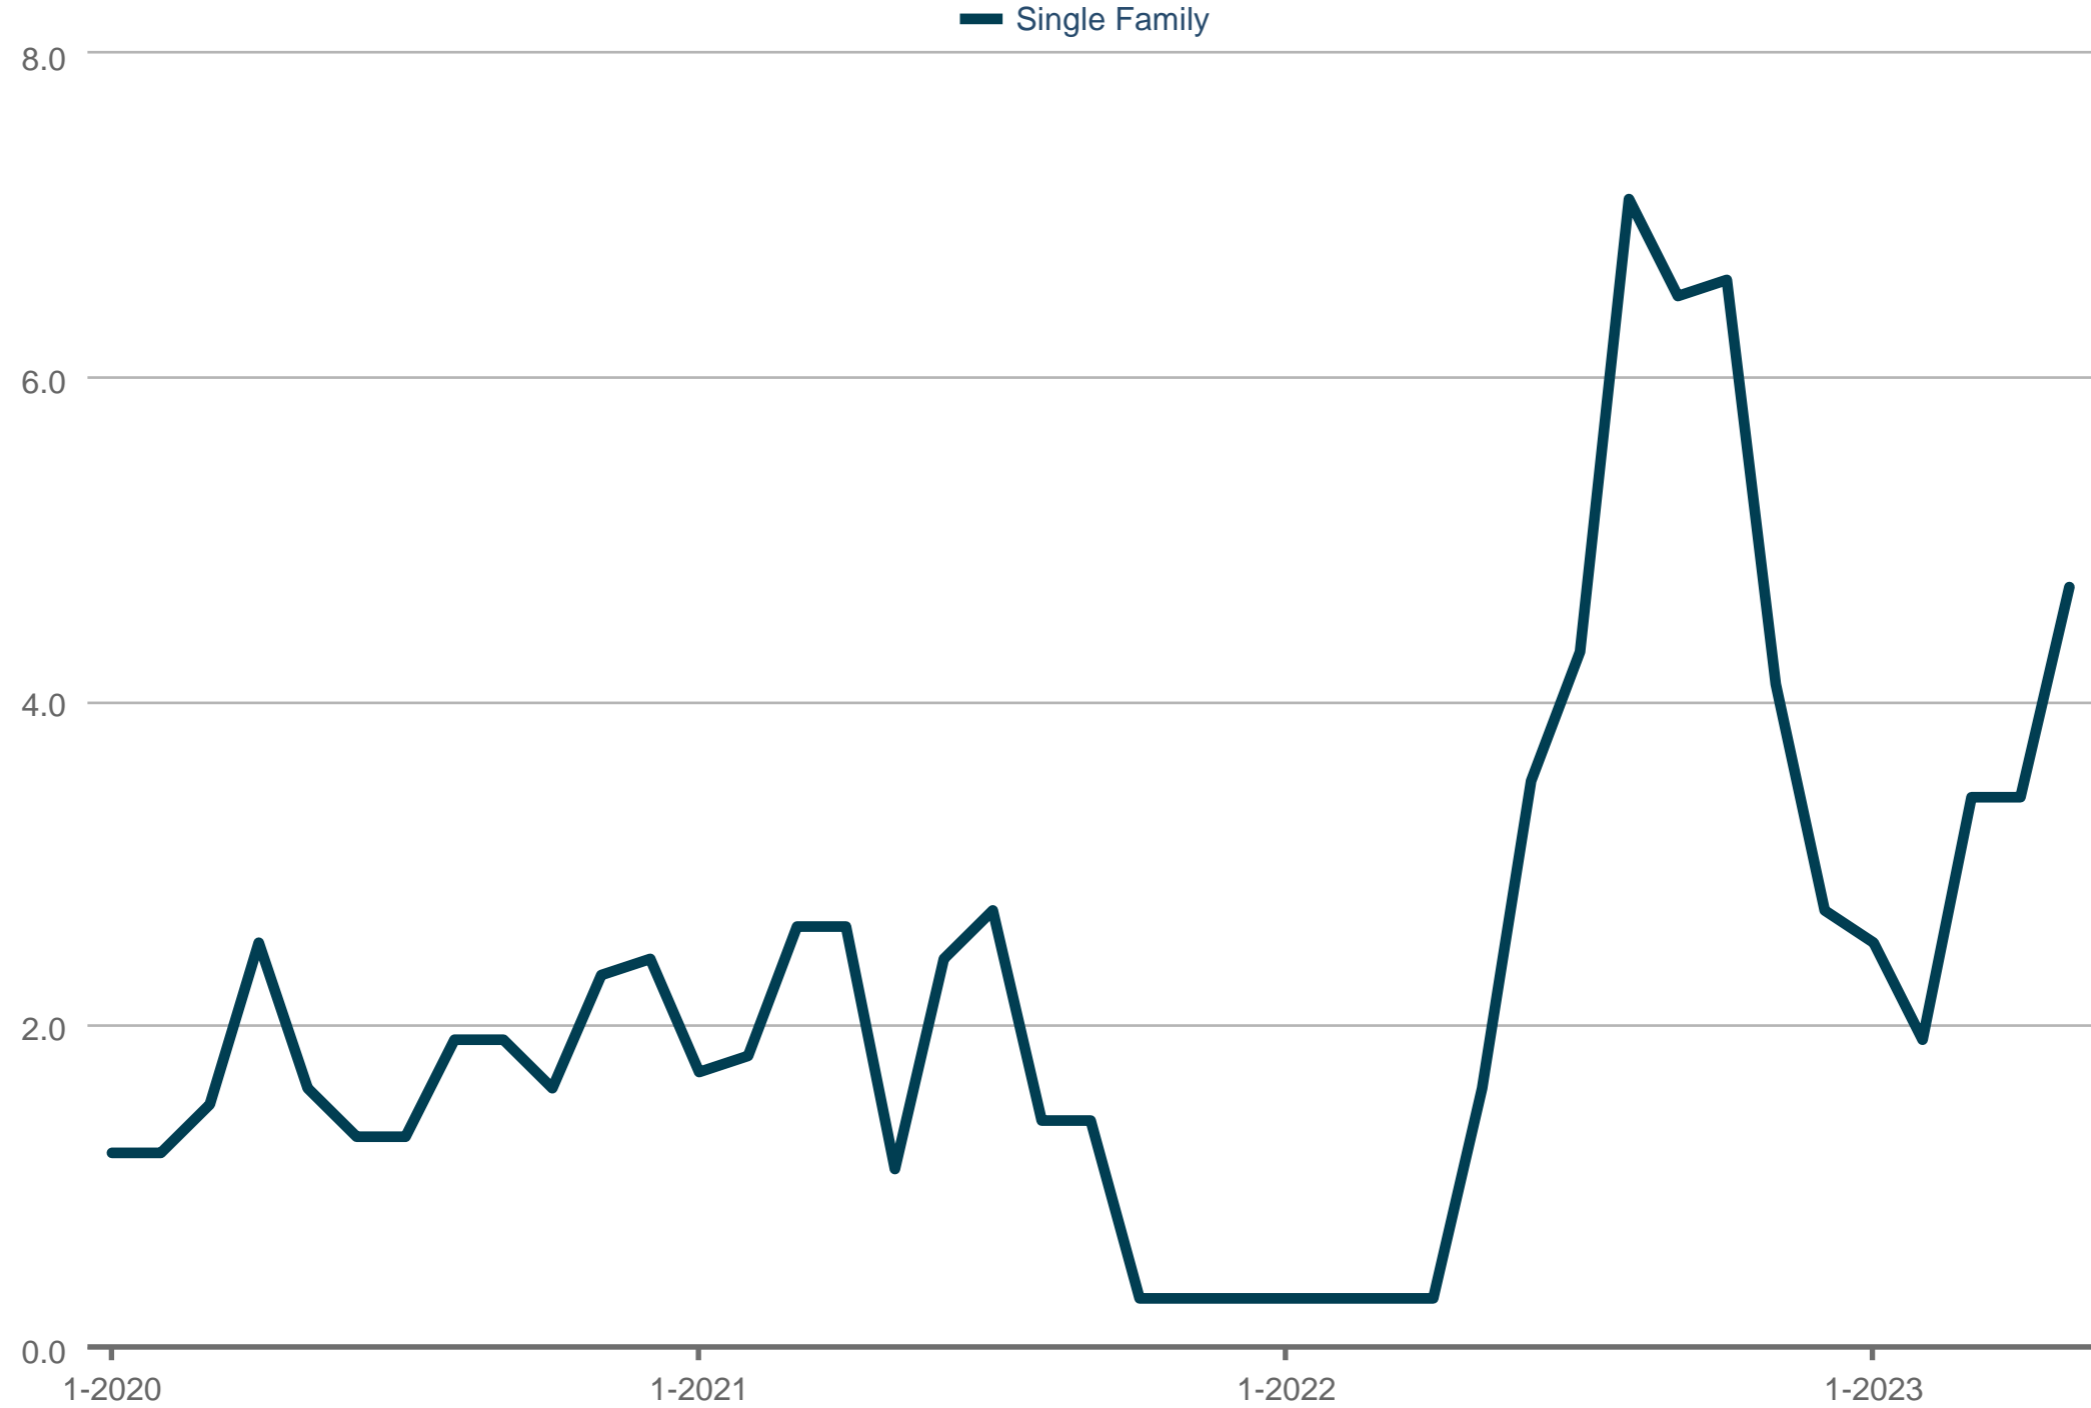

### Months Supply of Homes for Sale - By Property Sub Type

Peak 7\*: Residential

Each data point is one month of activity. Data is from June 9, 2023.

\* User-defined area. All data from the Summit MLS, Inc. InfoSparks © 2023 ShowingTime.