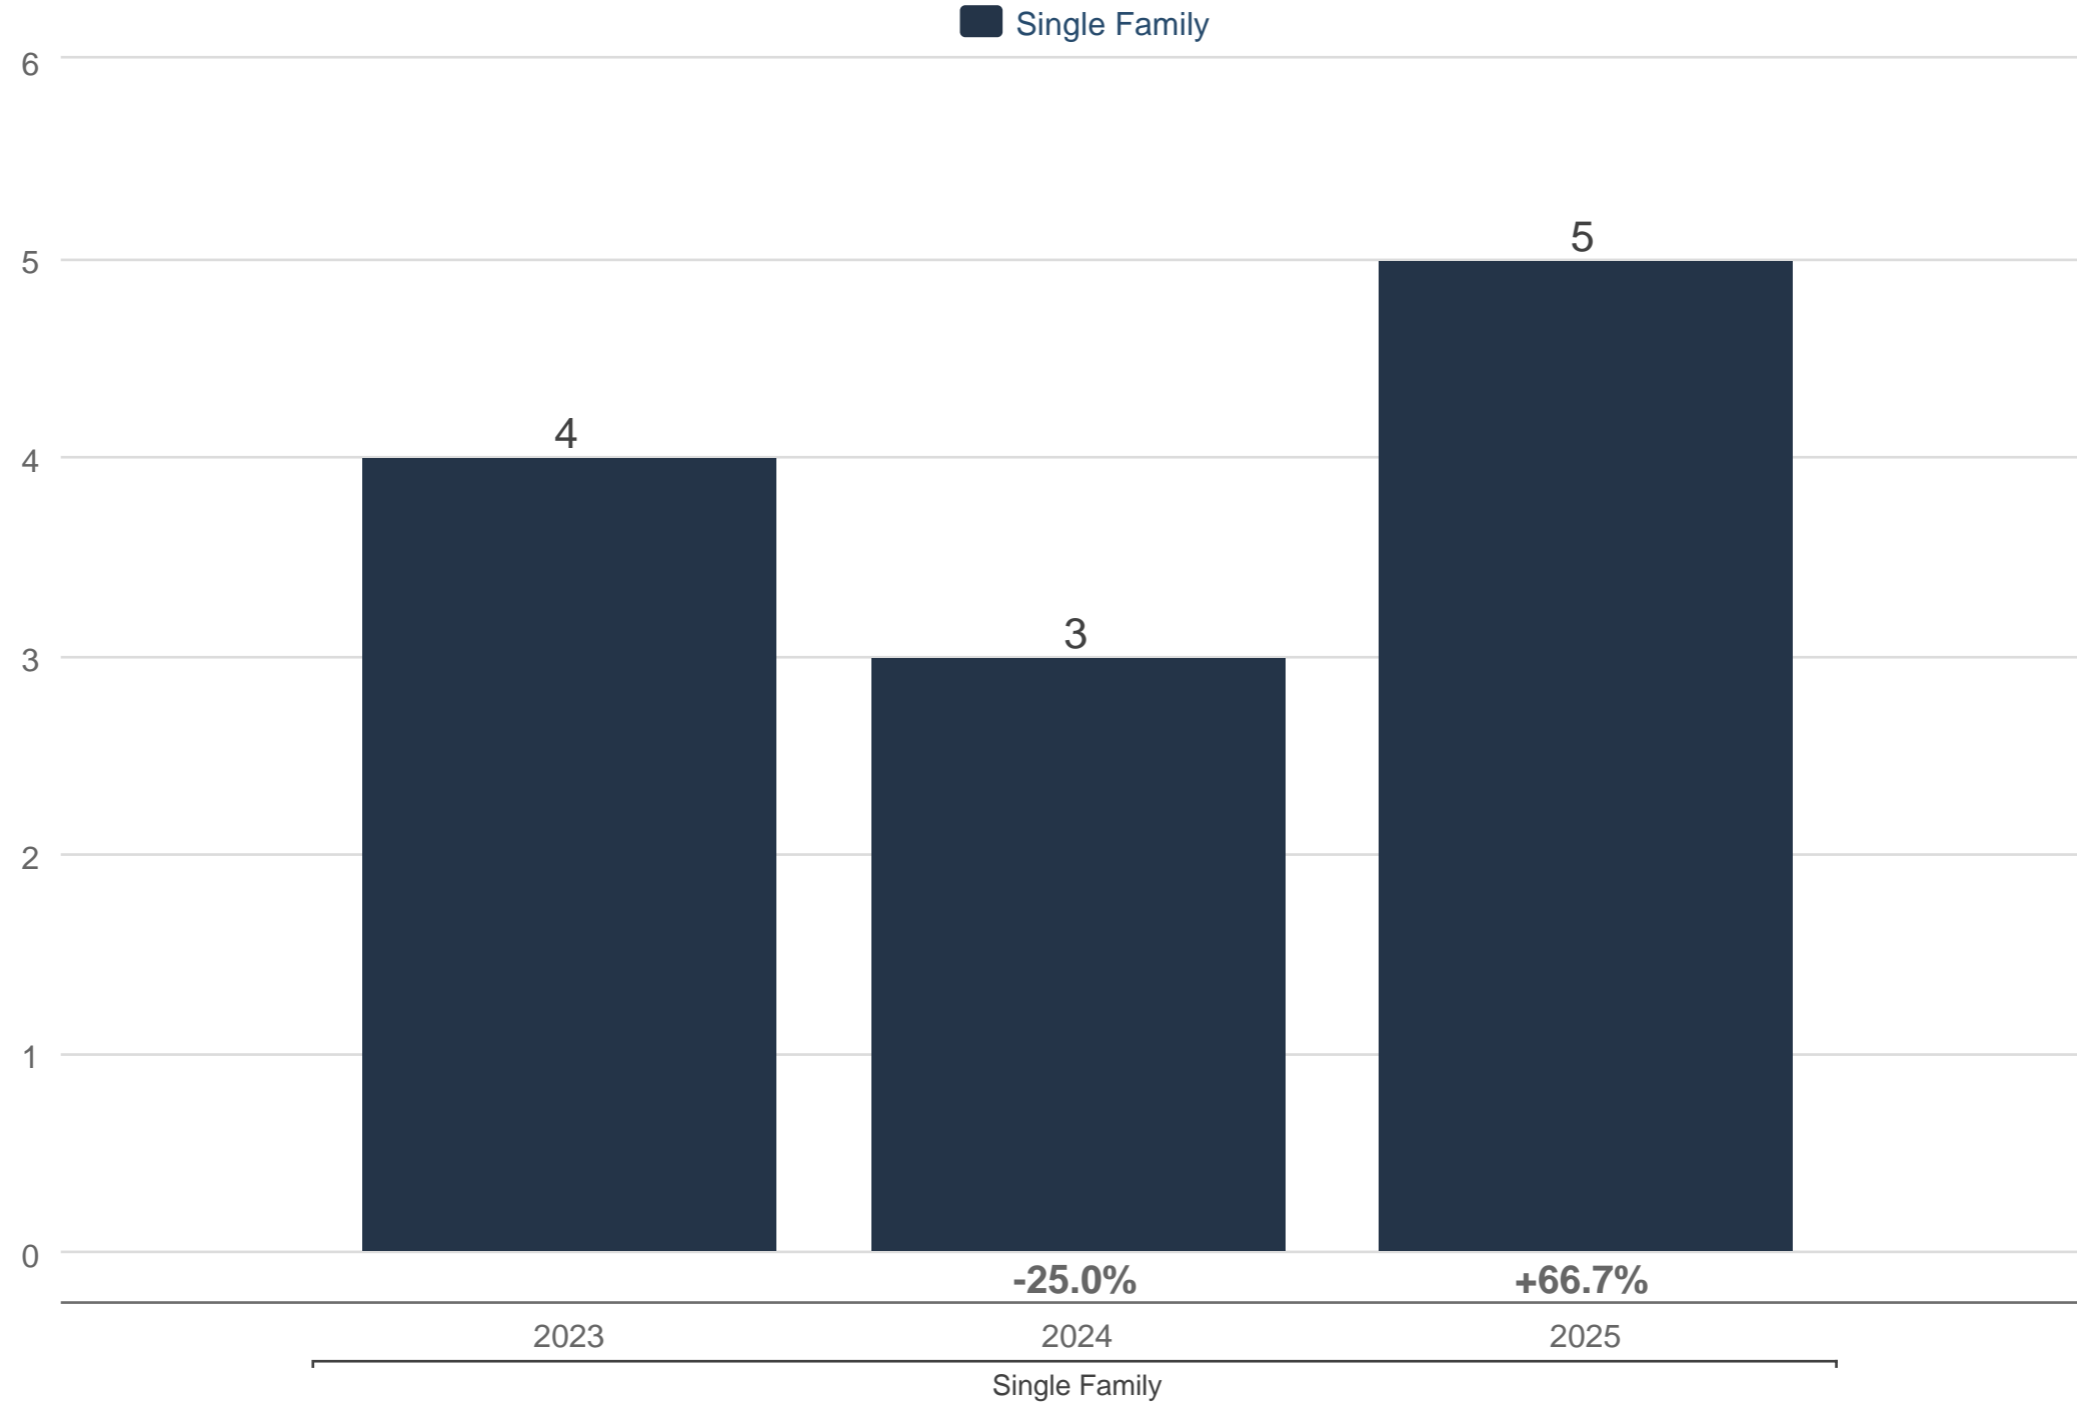

### January Active Listings - By Property Sub Type

Peak 7\*: Residential

Each data point is one month of activity. Data is from February 6, 2025.

\* User-defined area. All data from the Altitude MLS, Inc. InfoSparks © 2025 ShowingTime Plus, LLC.